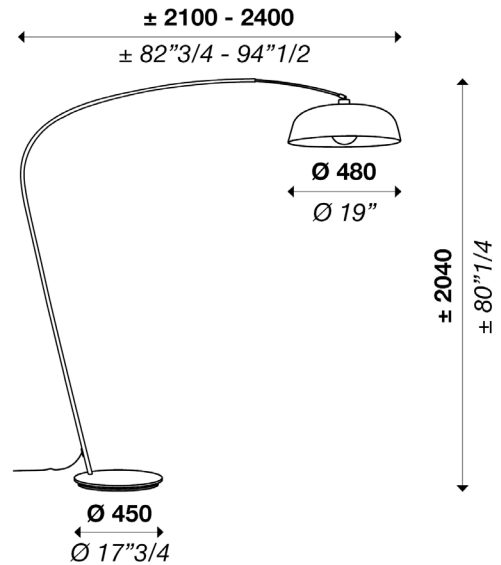

FLOOR 20W

TYPE:

PROJECT NAME:

Floor lamp with direct light. Rotatable and extensible steel structure and base matt white, black, brass or titanium coated. Spun aluminium structure matt white, black, brass or titanium coated. LED bulb.

Power input: 1 x MAX 20W E26

Light emission direction: Direct

Materials: Steel structure

Structure finish: Matt white, matt black, brass, titanium

Light source: LED bulb

Degree of protection: IP20

SPECIFICATION SHEET

ORDERING INFO

Model (Order Code)
 L031970601A00661 20W (E26)

Structure Finish
 Matt Black
 Matt White
 Brass
 Titanium

Luminart®

WWW.LUMINARTLIGHTING.COM