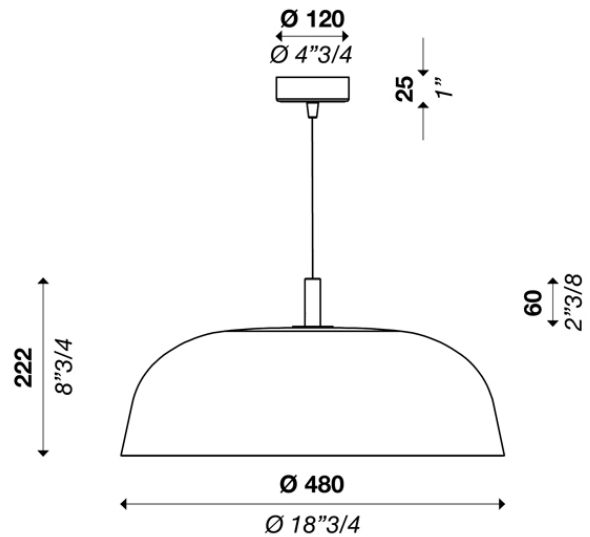

SUSPENSION 20W

TYPE:

PROJECT NAME:

Hanging lamp Ø 480mm (18"3/4) with direct light. Spun aluminium structure matt white, black, brass or titanium coated with brass cylindrical detail. Metal ceiling canopy matt white, black, brass or titanium coated. LED bulb.

Power input: 1 x MAX 20W E26

Light emission direction: Direct

Materials: Aluminium structure

Cables: Electric cable standard length 2500 mm (100")

Structure finish: Matt white, matt black, brass, titanium

Light source: LED bulb

Degree of protection: IP20

SPECIFICATION SHEET

ORDERING INFO

Model (Order Code)
 L031970301A00600 20W (E26)

Structure Finish

- Matt Black
- Matt White
- Brass
- Titanium