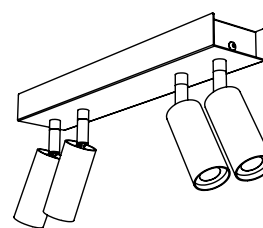

VIC ZB4

LAMP TYPE	LED
COLOUR TEMP.	2700K
WATTAGE	2x4W 45°*
VOLTAGE	120V
LUMEN	2x400
DRIVER	INCLUDED (TRIAC)
CLASS	1

*10° also possible

ORDER CODE

BLACK	L30T107S100DZL
BRUSHED BRASS	L30T107S100DLB
BRONS	L30T107S100DOE
WHITE	L30T107S100DWL

LAMP TYPE	LED
COLOUR TEMP.	2700K
WATTAGE	3x4W 45°*
VOLTAGE	120V
LUMEN	3x400
DRIVER	INCLUDED (TRIAC)
CLASS	1

*10° also possible

ORDER CODE

BLACK	L30T107S101DZL
BRUSHED BRASS	L30T107S101DLB
BRONS	L30T107S101DOE
WHITE	L30T107S101DWL

LAMP TYPE	LED
COLOUR TEMP.	2700K
WATTAGE	4x4W 45°*
VOLTAGE	120V
LUMEN	4x400
DRIVER	INCLUDED (TRIAC)
CLASS	1

*10° also possible

ORDER CODE

BLACK	L30T107S102DZL
BRUSHED BRASS	L30T107S102DLB
BRONS	L30T107S102DOE
WHITE	L30T107S102DWL