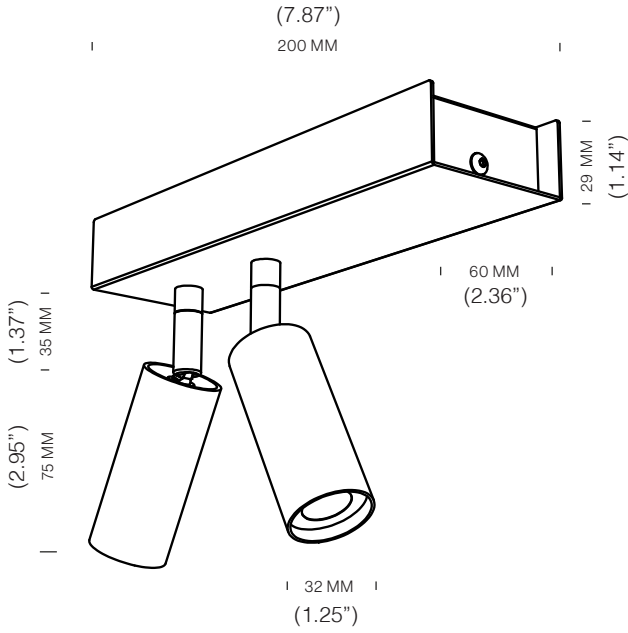

VIC™ ZB

CEILING/WALL

TYPE:

PROJECT NAME:

VIC ZB2