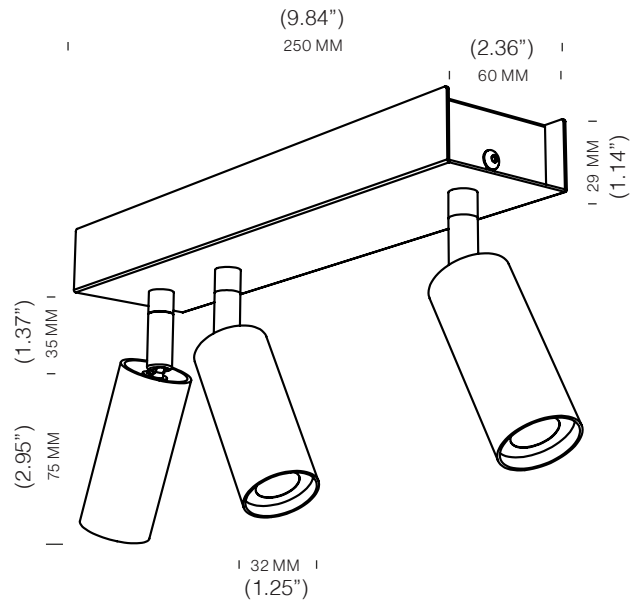

VIC™ ZB

CEILING/WALL

TYPE:

PROJECT NAME:

VIC ZB3

SPECIFICATION SHEET