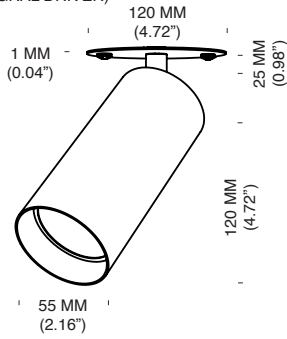

PROJECT NAME:

Victor Ceiling Integral LED Versions

VICTOR LED C1B - 12CM

(INTEGRAL DRIVER)

Mounts to a standard junction box

LAMP TYPE	LED
WATTAGE	6W
INTEGRAL DRIVER	350mA
LUMEN	740
CLASS	2

ORDER CODE

BLACK	L30T104S30DZL
BRONZE	L30T104S30DOE
BRUSHED BRASS	L30T104S30DLB
WHITE	L30T104S30DWL

VICTOR LED C1S - 9CM

(REMOTE DRIVER)

Cut Hole Size: Ø60 MM (2.36")

LAMP TYPE	LED
WATTAGE	6W
REMOTE DRIVER	350mA
LUMEN	740
CLASS	2

ORDER CODE

BLACK	L30T104S13DZL
BRONZE	L30T104S13DOE
BRUSHED BRASS	L30T104S13DLB
WHITE	L30T104S13DWL