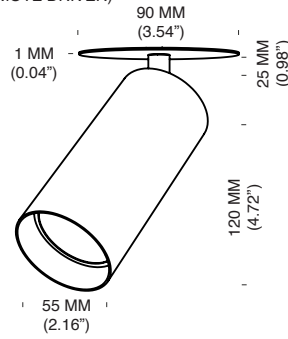

PROJECT NAME:

Victor Ceiling Integral LED Versions

VICTOR LED C1B - 12CM

(INTEGRAL DRIVER)

Mounts to a standard junction box

LAMP TYPE	LED
WATTAGE	6W
INTEGRAL DRIVER	350mA
LUMEN	740
CLASS	2

ORDER CODE

BLACK	L30T104S30DZL
BRONZE	L30T104S30DOE
BRUSHED BRASS	L30T104S30DLB
WHITE	L30T104S30DWL

VICTOR LED C1S - 9CM

(REMOTE DRIVER)

Cut Hole Size: Ø60 MM (2.36")

LAMP TYPE	LED
WATTAGE	6W
REMOTE DRIVER	350mA
LUMEN	740
CLASS	2

ORDER CODE

BLACK	L30T104S13DZL
BRONZE	L30T104S13DOE
BRUSHED BRASS	L30T104S13DLB
WHITE	L30T104S13DWL