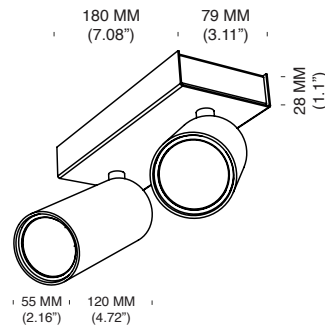

VICTOR LED FB2

(INTEGRAL DRIVER)

LAMP TYPE	LED
WATTAGE	2x6W
VOLTAGE	120V
LUMEN	2x740
CLASS	1

ORDER CODE

BLACK	L30T104S82DZL
BRONZE	L30T104S82DOE
BRUSHED BRASS	L30T104S82DLB
WHITE	L30T104S82DWL