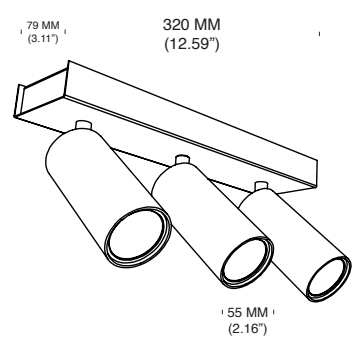

VICTOR LED FB3

(INTEGRAL DRIVER)

LAMP TYPE	LED
WATTAGE	3x6W
VOLTAGE	120V
LUMEN	3x740
CLASS	1

ORDER CODE

BLACK	L30T104S83DZL
BRONZE	L30T104S83DOE
BRUSHED BRASS	L30T104S83DLB
WHITE	L30T104S83DWL

SPECIFICATION SHEET

ORDERING INFO

Model (Order Code)

LED

Driver Options

- ☐ 2700K
- ☐ 3000K

- ☐ 120V LTE
- ☐ 120-277V 0-10V
- ☐ 277V 0-10V Dimming