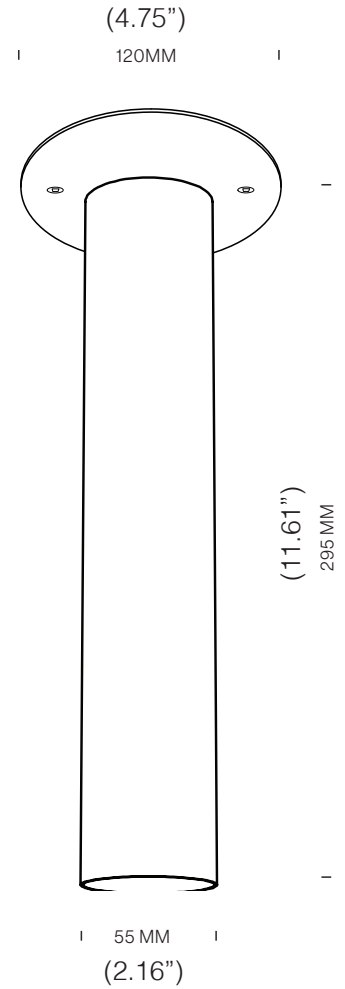

VICTOR™ FIXED

CEILING

TYPE:

PROJECT NAME:

VICTOR GU10 FIXED 120

LAMP TYPE	RETROFIT LED
FITTING	GU10
WATTAGE	10W
VOLTAGE	120V
CLASS	1
GEAR	-

ORDER CODE

BLACK	L30T104C1HZL
BRONZE	L30T104C1HOE
BRUSHED BRASS	L30T104C1HLB
WHITE	L30T104C1HWL

VICTOR GU10 FIXED 200

LAMP TYPE	RETROFIT LED
FITTING	GU10
WATTAGE	10W
VOLTAGE	120V
CLASS	1
GEAR	-

ORDER CODE

BLACK	L30T104C2HZL
BRONZE	L30T104C2HOE
BRUSHED BRASS	L30T104C2HLB
WHITE	L30T104C2HWL

VICTOR GU10 FIXED 295

ORDER CODE

BLACK	L30T104C3DZL
BRONZE	L30T104C3DOE
BRUSHED BRASS	L30T104C3DLB
WHITE	L30T104C3DWL

SPECIFICATION SHEET

VICTOR™ FIXED

CEILING

TYPE:

PROJECT NAME:

VICTOR FIXED 120

VICTOR FIXED 200

VICTOR FIXED 295

Installation Note:
Fixture includes Ø4.75"
round backplate

SPECIFICATION SHEET