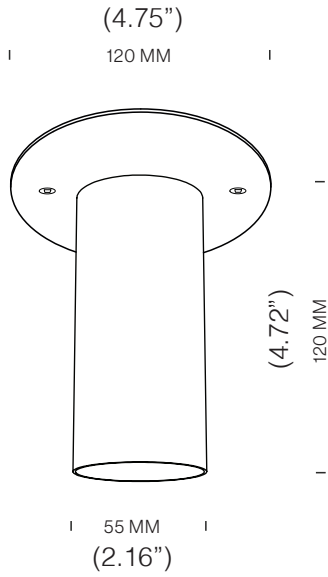

ORDER CODE

BLACK	L30T104C3DZL
BRONZE	L30T104C3DOE
BRUSHED BRASS	L30T104C3DLB
WHITE	L30T104C3DWL

SPECIFICATION SHEET

VICTOR™ FIXED

CEILING

TYPE:

PROJECT NAME:

VICTOR FIXED 120

VICTOR FIXED 200

VICTOR FIXED 295

Installation Note:
Fixture includes Ø4.75"
round backplate

SPECIFICATION SHEET