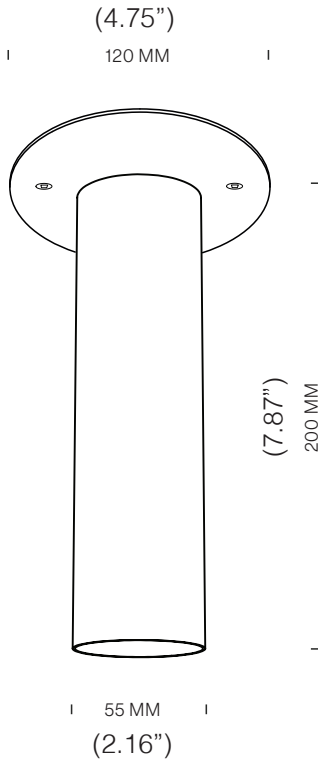

VICTOR GU10 FIXED 200

LAMP TYPE	RETROFIT LED
FITTING	GU10
WATTAGE	10W
VOLTAGE	120V
CLASS	1
GEAR	-

ORDER CODE

BLACK	L30T104C2HZL
BRONZE	L30T104C2HOE
BRUSHED BRASS	L30T104C2HLB
WHITE	L30T104C2HWL

VICTOR GU10 FIXED 295

ORDER CODE

BLACK	L30T104C3DZL
BRONZE	L30T104C3DOE
BRUSHED BRASS	L30T104C3DLB
WHITE	L30T104C3DWL

SPECIFICATION SHEET

VICTOR™ FIXED

CEILING

TYPE:

PROJECT NAME:

VICTOR FIXED 120

VICTOR FIXED 200

VICTOR FIXED 295

Installation Note:
Fixture includes Ø4.75"
round backplate

SPECIFICATION SHEET