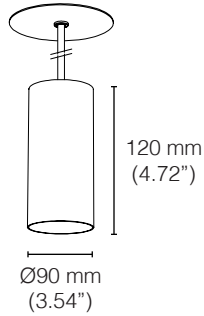

VICTOR

SUSPENSION

TYPE:

PROJECT NAME:

victor suspension 120 x 55

lamp type	LED
colour temp.	2700K/3000K/3500K
max. watt	6W/9W
amperage	350mA
lumen	740/1110
class	1
gear	not incorporated
diameter	55mm (2.16")
cable	max 1500mm (59")
length	120mm (4.72")

order code	
white	L30T104H1DWL
black	L30T104H1DZL
brass/bl.base	L30T104H1DLB

victor suspension 200 x 55

lamp type	LED
colour temp.	2700K/3000K/3500K
max. watt	6W/9W
amperage	350mA
lumen	740/1110
class	1
gear	not incorporated
diameter	55mm (2.16")
cable	max 1500mm (59")
length	200mm (7.87")

order code	
white	L30T104H2DWL
black	L30T104H2DZL
brass/bl.base	L30T104H2DLB

victor suspension 295 x 55

lamp type	LED
colour temp.	2700K/3000K/3500K
max. watt	6W/9W
amperage	350mA
lumen	740/1110
class	1
gear	not incorporated
diameter	55mm (2.16")
cable	max 1500mm (59")
length	295mm (11.61")

lamp type	LED
colour temp.	2700K/3000K/3500K
max. watt	6W/9W
voltage	350mA
lumen	740/1110
class	2
gear	not incorporated
diameter	90mm (3.54")
cable	max 1500mm (59")
length	120mm (4.72")

order code	
white	L30T104H7DWL
black	L30T104H7DZL
brass/bl.base	L30T104H7DLB