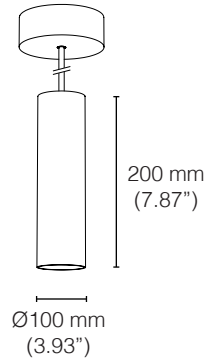

lamp type	LED
colour temp.	2700K/3000K/3500K
max. watt	6W/9W
voltage	350mA
lumen	740/1110
class	2
gear	not incorporated
diameter	90mm (3.54")
cable	max 1500mm (59")
length	120mm (4.72")

order code	
white	L30T104H7DWL
black	L30T104H7DZL
brass/bl.base	L30T104H7DLB

VICTOR

SUSPENSION

TYPE:

PROJECT NAME:

victor suspension 120 x 100

lamp type	LED
colour temp.	2700K/3000K/3500K
max. watt	6W/9W
voltage	350mA
lumen	740/1110
class	1
gear	incorporated (TRIAC)
diameter	100mm (3.93")
cable	max 1500mm (59")
length	120mm (4.72")

order code

white	L30T104H4DWL
black	L30T104H4DZL
brass/bl.base	L30T104H4DLB

victor suspension 200 x 100

lamp type	LED
colour temp.	2700K/3000K/3500K
max. watt	6W/9W
voltage	350mA
lumen	740/1110
class	1
gear	incorporated (TRIAC)
diameter	100mm (3.93")
cable	max 1500mm (59")
length	200mm (7.87")

order code

white	L30T104H5DWL
black	L30T104H5DZL
brass/bl.base	L30T104H5DLB

victor suspension 295 x 100

lamp type	LED
colour temp.	2700K/3000K/3500K
max. watt	6W/9W
voltage	350mA
lumen	740/1110
class	1
gear	incorporated (TRIAC)
diameter	100mm (3.93")
cable	max 1500mm (59")
length	295mm (11.61")