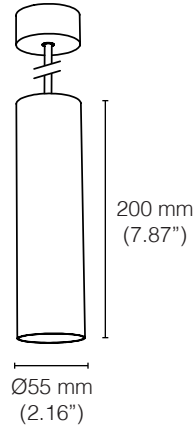

VICTOR

SUSPENSION

TYPE:

PROJECT NAME:

victor suspension 120 x 55

lamp type	LED
colour temp.	2700K/3000K/3500K
max. watt	6W/9W
amperage	350mA
lumen	740/1110
class	1
gear	not incorporated
diameter	55mm (2.16")
cable	max 1500mm (59")
length	120mm (4.72")

order code	
white	L30T104H1DWL
black	L30T104H1DZL
brass/bl.base	L30T104H1DLB

victor suspension 200 x 55

lamp type	LED
colour temp.	2700K/3000K/3500K
max. watt	6W/9W
amperage	350mA
lumen	740/1110
class	1
gear	not incorporated
diameter	55mm (2.16")
cable	max 1500mm (59")
length	200mm (7.87")

order code	
white	L30T104H2DWL
black	L30T104H2DZL
brass/bl.base	L30T104H2DLB

victor suspension 295 x 55

lamp type	LED
colour temp.	2700K/3000K/3500K
max. watt	6W/9W
amperage	350mA
lumen	740/1110
class	1
gear	not incorporated
diameter	55mm (2.16")
cable	max 1500mm (59")
length	295mm (11.61")

lamp type	LED
colour temp.	2700K/3000K/3500K
max. watt	6W/9W
voltage	350mA
lumen	740/1110
class	2
gear	not incorporated
diameter	90mm (3.54")
cable	max 1500mm (59")
length	120mm (4.72")

order code	
white	L30T104H7DWL
black	L30T104H7DZL
brass/bl.base	L30T104H7DLB