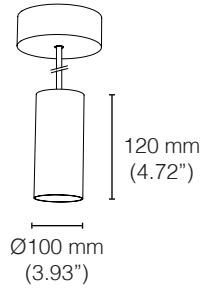

lamp type	LED
colour temp.	2700K/3000K/3500K
max. watt	6W/9W
voltage	350mA
lumen	740/1110
class	2
gear	not incorporated
diameter	90mm (3.54")
cable	max 1500mm (59")
length	120mm (4.72")

order code	
white	L30T104H7DWL
black	L30T104H7DZL
brass/bl.base	L30T104H7DLB

order code	
white	L30T104H8DWL
black	L30T104H8DZL
brass/bl.base	L30T104H8DLB

victor suspension 295 x 90

lamp type	LED
colour temp.	2700K/3000K/3500K
max. watt	6W/9W
voltage	350mA
lumen	740/1110
class	2
gear	not incorporated
diameter	90mm (3.54")
cable	max 1500mm (59")
length	295mm (11.61")

- 120V - Leading/Trailing Edge Dim
 120V - 0-10V Dim
 277V - 0-10V Dim

Fixture comes with a 4" backplate that mounts to a standard junction box.

SPECIFICATION SHEET

Luminart®

WWW.LUMINARTLIGHTING.COM
Last updated: 03/23/21

VICTOR

SUSPENSION

TYPE:

PROJECT NAME:

victor suspension 120 x 100

lamp type	LED
colour temp.	2700K/3000K/3500K
max. watt	6W/9W
voltage	350mA
lumen	740/1110
class	1
gear	incorporated (TRIAC)
diameter	100mm (3.93")
cable	max 1500mm (59")
length	120mm (4.72")