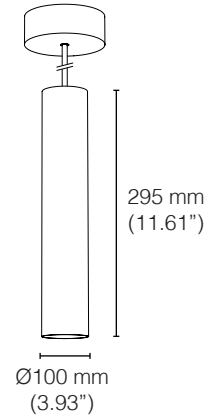

lamp type	LED
colour temp.	2700K/3000K/3500K
max. watt	6W/9W
voltage	350mA
lumen	740/1110
class	2
gear	not incorporated
diameter	90mm (3.54")
cable	max 1500mm (59")
length	120mm (4.72")

order code	
white	L30T104H7DWL
black	L30T104H7DZL
brass/bl.base	L30T104H7DLB

VICTOR

SUSPENSION

TYPE:

PROJECT NAME:

victor suspension 120 x 100

lamp type	LED
colour temp.	2700K/3000K/3500K
max. watt	6W/9W
voltage	350mA
lumen	740/1110
class	1
gear	incorporated (TRIAC)
diameter	100mm (3.93")
cable	max 1500mm (59")
length	120mm (4.72")

order code

white	L30T104H4DWL
black	L30T104H4DZL
brass/bl.base	L30T104H4DLB

victor suspension 200 x 100

lamp type	LED
colour temp.	2700K/3000K/3500K
max. watt	6W/9W
voltage	350mA
lumen	740/1110
class	1
gear	incorporated (TRIAC)
diameter	100mm (3.93")
cable	max 1500mm (59")
length	200mm (7.87")

order code

white	L30T104H5DWL
black	L30T104H5DZL
brass/bl.base	L30T104H5DLB

victor suspension 295 x 100

lamp type	LED
colour temp.	2700K/3000K/3500K
max. watt	6W/9W
voltage	350mA
lumen	740/1110
class	1
gear	incorporated (TRIAC)
diameter	100mm (3.93")
cable	max 1500mm (59")
length	295mm (11.61")