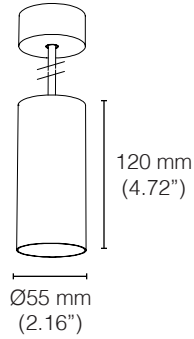

VICTOR

SUSPENSION

TYPE:

PROJECT NAME:

victor suspension 120 x 55

lamp type	LED
colour temp.	2700K/3000K/3500K
max. watt	6W/9W
amperage	350mA
lumen	740/1110
class	1
gear	not incorporated
diameter	55mm (2.16")
cable	max 1500mm (59")
length	120mm (4.72")

order code	
white	L30T104H1DWL
black	L30T104H1DZL
brass/bl.base	L30T104H1DLB

victor suspension 200 x 55

lamp type	LED
colour temp.	2700K/3000K/3500K
max. watt	6W/9W
amperage	350mA
lumen	740/1110
class	1
gear	not incorporated
diameter	55mm (2.16")
cable	max 1500mm (59")
length	200mm (7.87")

order code	
white	L30T104H2DWL
black	L30T104H2DZL
brass/bl.base	L30T104H2DLB

victor suspension 295 x 55

lamp type	LED
colour temp.	2700K/3000K/3500K
max. watt	6W/9W
amperage	350mA
lumen	740/1110
class	1
gear	not incorporated
diameter	55mm (2.16")
cable	max 1500mm (59")
length	295mm (11.61")

lamp type	LED
colour temp.	2700K/3000K/3500K
max. watt	6W/9W
voltage	350mA
lumen	740/1110
class	2
gear	not incorporated
diameter	90mm (3.54")
cable	max 1500mm (59")
length	120mm (4.72")

order code	
white	L30T104H7DWL
black	L30T104H7DZL
brass/bl.base	L30T104H7DLB