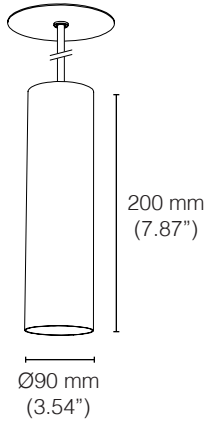

victor suspension 200 x 90

lamp type	LED
colour temp.	2700K/3000K/3500K
max. watt	6W/9W
voltage	350mA
lumen	740/1110
class	2
gear	not incorporated
diameter	90mm (3.54")
cable	max 1500mm (59")
length	200mm (7.87")

order code	
white	L30T104H8DWL
black	L30T104H8DZL
brass/bl.base	L30T104H8DLB