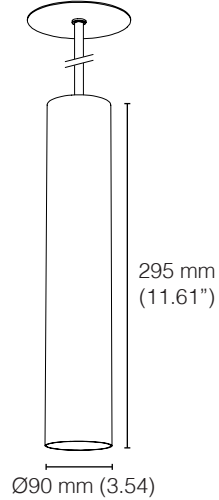

VICTOR

SUSPENSION

TYPE:

PROJECT NAME:

victor suspension 120 x 55

lamp type	LED
colour temp.	2700K/3000K/3500K
max. watt	6W/9W
amperage	350mA
lumen	740/1110
class	1
gear	not incorporated
diameter	55mm (2.16")
cable	max 1500mm (59")
length	120mm (4.72")

order code	
white	L30T104H2DWL
black	L30T104H2DZL
brass/bl.base	L30T104H2DLB

victor suspension 295 x 55

lamp type	LED
colour temp.	2700K/3000K/3500K
max. watt	6W/9W
amperage	350mA
lumen	740/1110
class	1
gear	not incorporated
diameter	55mm (2.16")
cable	max 1500mm (59")
length	295mm (11.61")

lamp type	LED
colour temp.	2700K/3000K/3500K
max. watt	6W/9W
voltage	350mA
lumen	740/1110
class	2
gear	not incorporated
diameter	90mm (3.54")
cable	max 1500mm (59")
length	120mm (4.72")

order code	
white	L30T104H7DWL
black	L30T104H7DZL
brass/bl.base	L30T104H7DLB

order code	
white	L30T104H8DWL
black	L30T104H8DZL
brass/bl.base	L30T104H8DLB

victor suspension 295 x 90

lamp type	LED
colour temp.	2700K/3000K/3500K
max. watt	6W/9W
voltage	350mA
lumen	740/1110
class	2
gear	not incorporated
diameter	90mm (3.54")
cable	max 1500mm (59")
length	295mm (11.61")