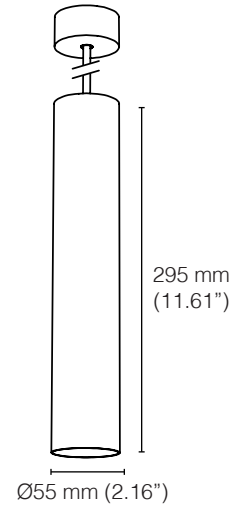

VICTOR

SUSPENSION

TYPE:

PROJECT NAME:

victor suspension 120 x 55

lamp type	LED
colour temp.	2700K/3000K/3500K
max. watt	6W/9W
amperage	350mA
lumen	740/1110
class	1
gear	not incorporated
diameter	55mm (2.16")
cable	max 1500mm (59")
length	120mm (4.72")

order code	
white	L30T104H1DWL
black	L30T104H1DZL
brass/bl.base	L30T104H1DLB

victor suspension 200 x 55

lamp type	LED
colour temp.	2700K/3000K/3500K
max. watt	6W/9W
amperage	350mA
lumen	740/1110
class	1
gear	not incorporated
diameter	55mm (2.16")
cable	max 1500mm (59")
length	200mm (7.87")

order code	
white	L30T104H2DWL
black	L30T104H2DZL
brass/bl.base	L30T104H2DLB

victor suspension 295 x 55

lamp type	LED
colour temp.	2700K/3000K/3500K
max. watt	6W/9W
amperage	350mA
lumen	740/1110
class	1
gear	not incorporated
diameter	55mm (2.16")
cable	max 1500mm (59")
length	295mm (11.61")

lamp type	LED
colour temp.	2700K/3000K/3500K
max. watt	6W/9W
voltage	350mA
lumen	740/1110
class	2
gear	not incorporated
diameter	90mm (3.54")
cable	max 1500mm (59")
length	120mm (4.72")

order code	
white	L30T104H7DWL
black	L30T104H7DZL
brass/bl.base	L30T104H7DLB