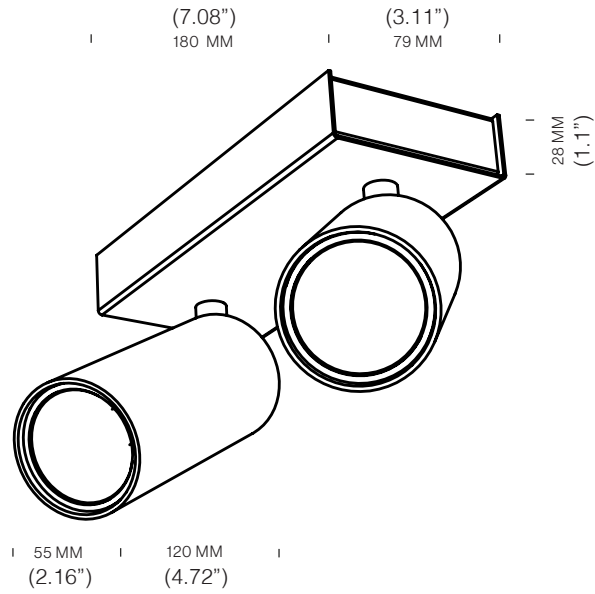

VICTOR™ FB

CEILING/WALL

TYPE:

PROJECT NAME:

VICTOR FB2