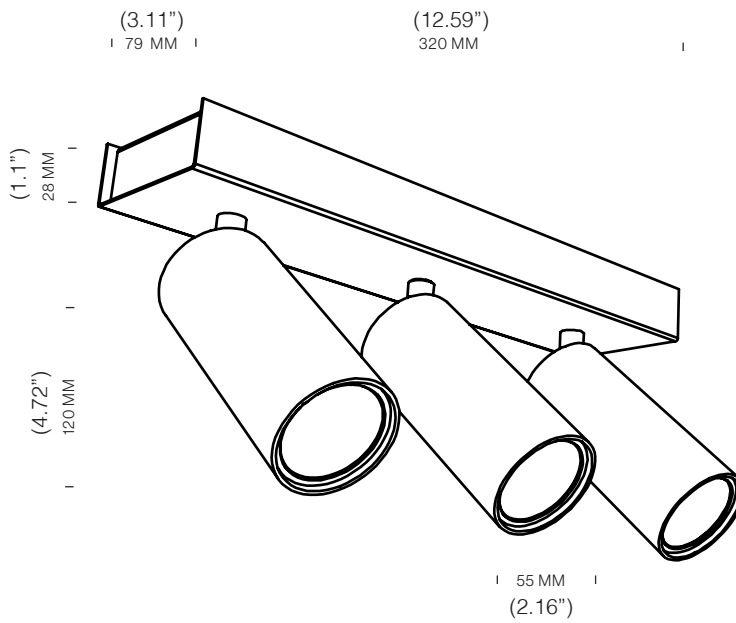

VICTOR™ FB

CEILING/WALL

TYPE:

PROJECT NAME:

VICTOR FB2

VICTOR FB3

SPECIFICATION SHEET