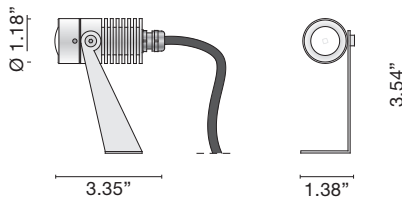

Accessories

.45W .45WW

ORDERING INFO

Model (Order Code)	Finish	Optic	LED	Remote Driver Options (500mA 12W)
	☐ .45 Anodized Aluminum	☐ 63°	☐ 3000K ☐ 4000K	☐ 120V On/Off (Min 1 Max 6 Fixtures) ☐ 120V Phase Dimming (Min 3 Max 5 Fixtures) ☐ 120V 0-10V Dimming (Min 3 Max 5 Fixtures) ☐ 277V 0-10V Dimming (Min 3 Max 5 Fixtures)

SPECIFICATION SHEET