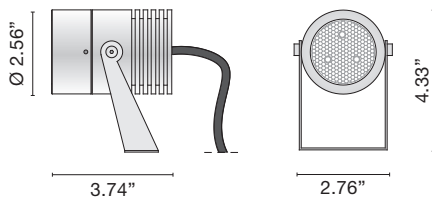

VISION™ 3

SPOTLIGHT

TYPE:

PROJECT NAME:

L674511

1.54 lb

.45

Series of adjustable outdoor projectors in anodized aluminum (reinforced anodizing for outdoor) with bracket in stainless steel AISI 316L. Supplied with neoprene cable. To be installed on tile, pavement, wall, ceiling or temporary positioning on soft grounds.

Source LED	OPTIC degree		lm	LED color
<i>/WW</i>	<i>/10 /25 /40</i>	3x2W 500mA	597lm	3000K
<i>/W</i>	<i>/10 /25 /40</i>	3x2W 500mA	627lm	4000K

FINISHES

.45 Anodized Aluminum

Accessories

L670248
Stake

L670243
IP Connector