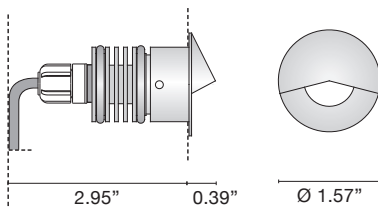

# VISTA™

RECESSED

**TYPE:**

**PROJECT NAME:**

Recessed spot (IP 67) with frame in stainless steel AISI 316L and aluminum heat sink. Neoprene cable 11.8". Diffuser with anti-dazzling eyelid. Mounting with or without recessed box.

FINISHES:  
.33 AISI 316L Stainless Steel

**L676362**

0.22 lb

/WW Led max 2W 500mA 199lm 3000K

/W Led max 2W 500mA 209lm 4000K

**Accessories**

**L670216**  
Plastic Box

**L670220**  
Junction box + IP Connector

**.33/W .33/WW** Inox AISI 316L

1.18"

**ORDERING INFO**

Model (Order Code)	Finish	LED	Remote Driver Options (500mA 12W)
	<input type="radio"/> .33 AISI 316L Stainless Steel	<input type="radio"/> 3000K <input type="radio"/> 4000K	<input type="radio"/> 120V On/Off (Min 1 Max 6 Fixtures) <input type="radio"/> 120V Phase Dimming (Min 3 Max 6 Fixtures) <input type="radio"/> 120V 0-10V Dimming (Min 3 Max 6 Fixtures) <input type="radio"/> 277V 0-10V Dimming (Min 3 Max 6 Fixtures)