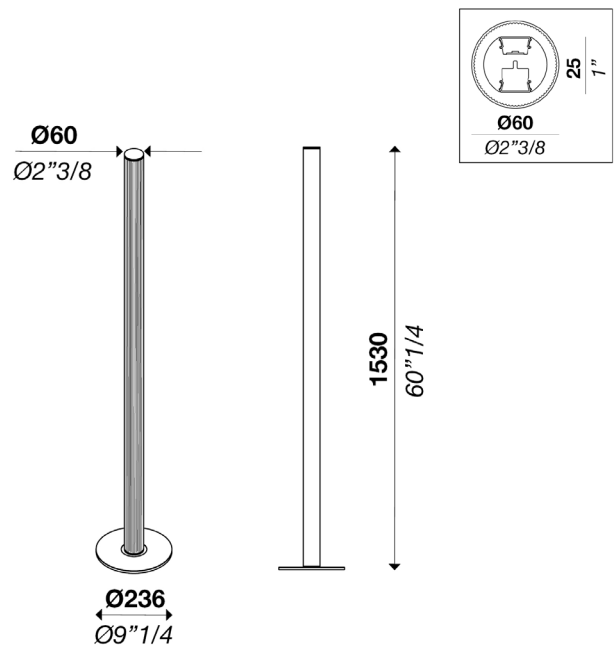

VITREO

FLOOR

TYPE:

PROJECT NAME:

SPECIFICATION SHEET

VITREO

FLOOR 19W

TYPE:

PROJECT NAME:

Floor lamp 1530mm (60"1/4) with diffused light. Internal aluminium structure white, black, brass, polished aluminium or multicolor coated. Multicolor TOKIO: blue, sky blue, bronze, champagne, red. Multicolor RIO: fuchsia, orange, light yellow, yellow, green. Ribbed Pyrex glass cylindrical diffuser. Strip LED.

Structure finish:

Matt White

Matt Black

Brass

Polished

Power input: 19W

Light emission direction: Diffused

Materials: Aluminium structure, transparent glass diffuser

Degree of protection: IP20

Dimming: Push

Source lumens: 1900 lm

Source efficacy: 100 lm/W

SPECIFICATION SHEET

ORDERING INFO

Model (Order Code)	Structure Finish	Inner Structure Finish	LED	Dimming Options
<input type="radio"/> L032800601A40100 19W	<input type="radio"/> 01: Matt White <input type="radio"/> 02: Matt Black <input type="radio"/> 03: Brass <input type="radio"/> 04: Polished	<input type="radio"/> 01: White <input type="radio"/> 02: Black <input type="radio"/> 03: Chrome <input type="radio"/> 04: Brass <input type="radio"/> 05: Tokio <input type="radio"/> 06: Rio	<input type="radio"/> 3000K <input type="radio"/> 4000K	<input type="radio"/> 120V Push Dimming