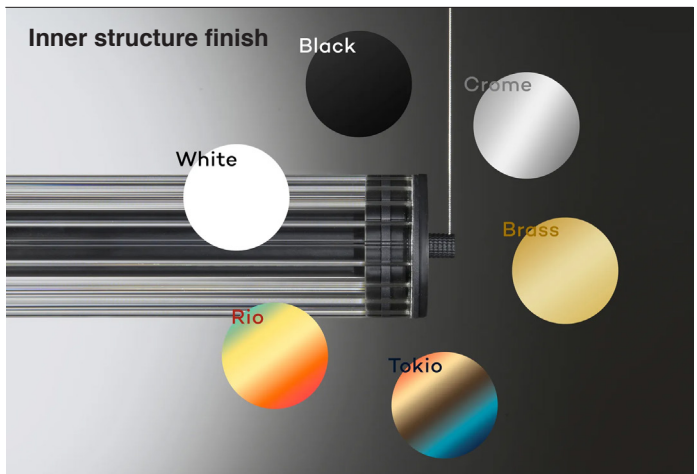

PROJECT NAME:

Floor lamp 1530mm (60"1/4) with diffused light. Internal aluminium structure white, black, brass, polished aluminium or multicolor coated. Multicolor TOKIO: blue, sky blue, bronze, champagne, red. Multicolor RIO: fuchsia, orange, light yellow, yellow, green. Ribbed Pyrex glass cylindrical diffuser. Strip LED.

Structure finish:

Matt White

Matt Black

Brass

Polished

Power input: 19W

Light emission direction: Diffused

Materials: Aluminium structure, transparent glass diffuser

Degree of protection: IP20

Dimming: Push

Source lumens: 1900 lm

Source efficacy: 100 lm/W

SPECIFICATION SHEET

ORDERING INFO

Model (Order Code)	Structure Finish	Inner Structure Finish	LED	Dimming Options
<input type="radio"/> L032800601A40100 19W	<input type="radio"/> 01: Matt White <input type="radio"/> 02: Matt Black <input type="radio"/> 03: Brass <input type="radio"/> 04: Polished	<input type="radio"/> 01: White <input type="radio"/> 02: Black <input type="radio"/> 03: Chrome <input type="radio"/> 04: Brass <input type="radio"/> 05: Tokio <input type="radio"/> 06: Rio	<input type="radio"/> 3000K <input type="radio"/> 4000K	<input type="radio"/> 120V Push Dimming