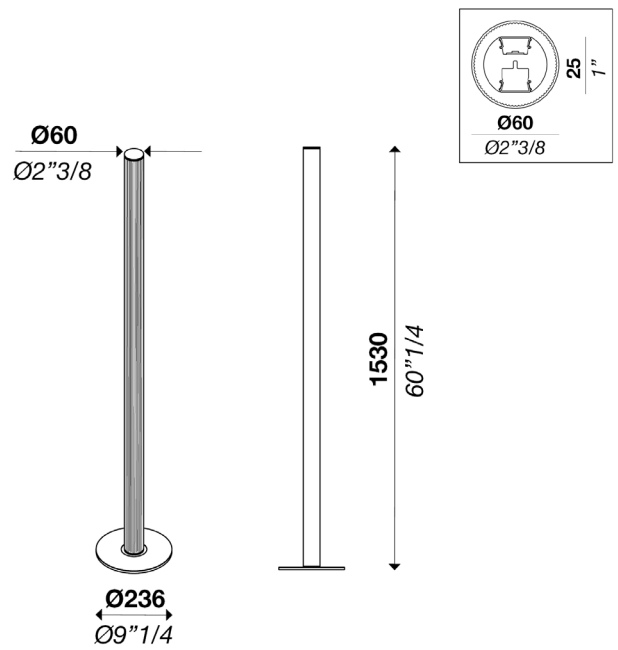

# VITREO™

FLOOR 19W

TYPE:

PROJECT NAME:

Floor lamp 1530mm (60"1/4) with diffused light. Internal aluminium structure white, black, brass, polished aluminium or multicolor coated. Multicolor TOKYO: blue, sky blue, bronze, champagne, red. Multicolor RIO: fuchsia, orange, light yellow, yellow, green. Ribbed Pyrex glass cylindrical diffuser. Strip LED.

**Power input:** 19W

**Light emission direction:** Diffused

**Cables:** Electric cable standard length 2500 mm (1000")

**Materials:** Aluminium structure, transparent glass diffuser

**Electrical:** High efficiency electronic power supply, rated 50,000 hours 120V-277V

**Dimming:** Power supply compatible with 0-10V

**Structure finish:** Matt white, matt black, brass, polished

**Light source:** LED  
3000K: 90CRI  
4000K: 90CRI

**Degree of protection:** IP20

**Source lumens:** 1900 lm