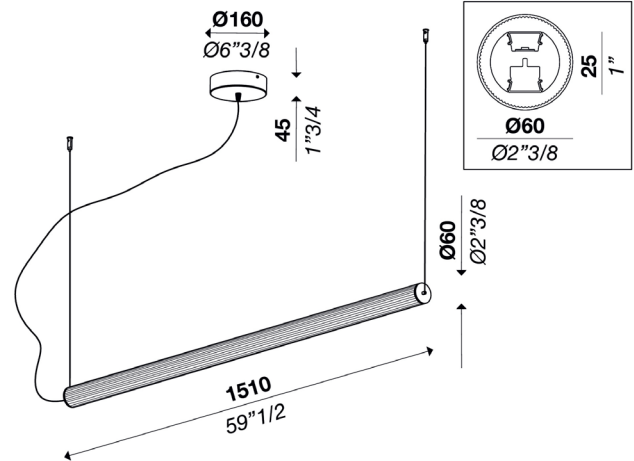

SUSPENSION HORIZONTAL 19W

TYPE:

PROJECT NAME:

Horizontal hanging lamp 1510mm (59"1/2) with diffused light. Internal aluminium structure white, black, brass, polished aluminium or multicolor coated. Multicolor TOKYO: blue, sky blue, bronze, champagne, red. Multicolor RIO: fuchsia, orange, light yellow, yellow, green. Ribbed Pyrex glass cylindrical diffuser. Metal ceiling canopy matt white, black or brass coated. Strip LED.

Power input: 19W

Light emission direction: Direct and indirect

Cables: Stainless steel cables standard length 2000 mm (78" 3/4), Electric cable standard length 2500 mm (1000")

Materials: Aluminium structure, transparent glass diffuser