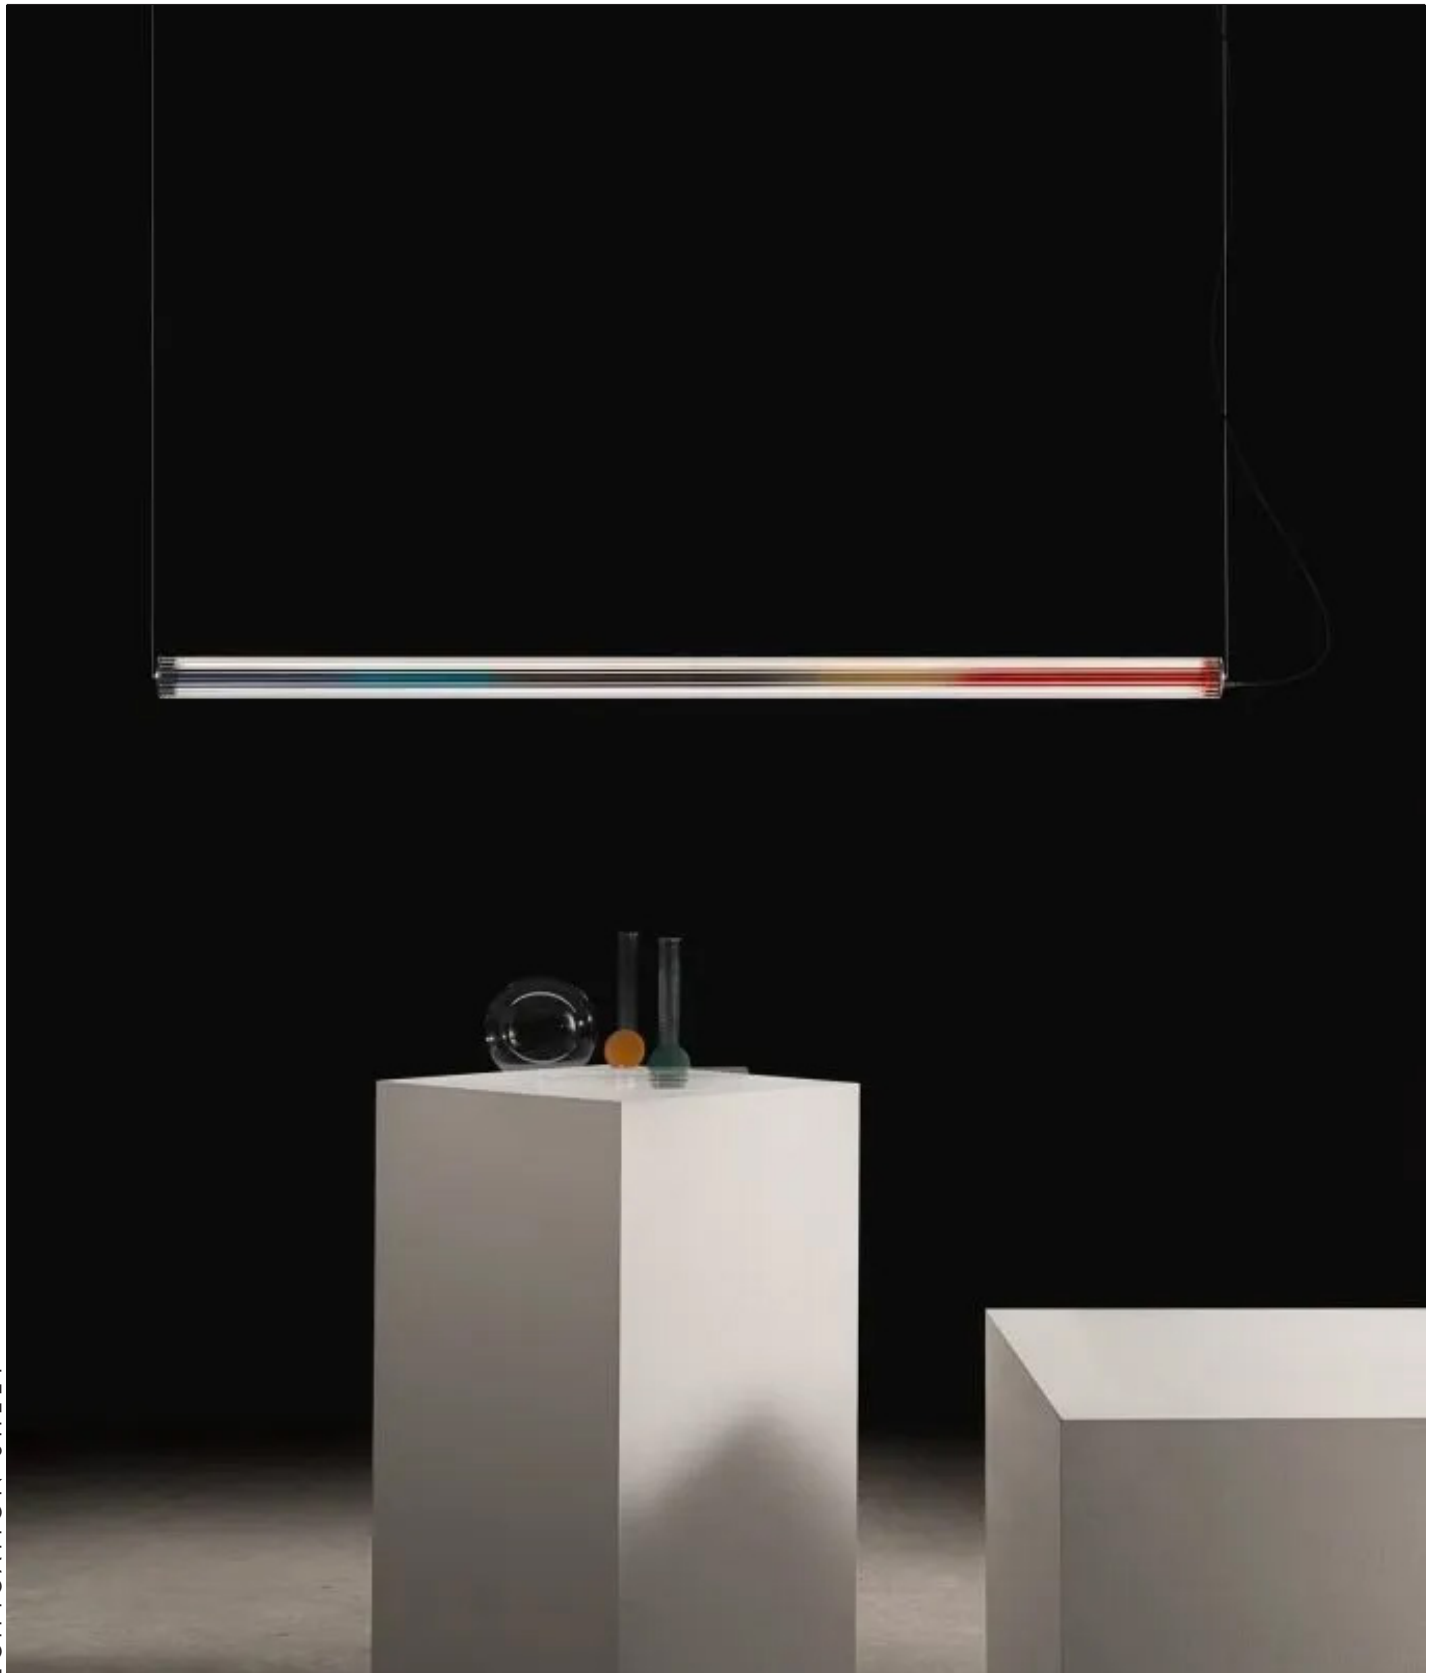

VITREO™

SUSPENSION HORIZONTAL

TYPE:

PROJECT NAME:

SPECIFICATION SHEET

Luminart®

WWW.LUMINARTLIGHTING.COM

VITREO™

SUSPENSION HORIZONTAL 19W

TYPE:

PROJECT NAME:

Horizontal hanging lamp 1510mm (59"1/2) with diffused light. Internal aluminium structure white, black, brass, polished aluminium or multicolor coated. Multicolor TOKYO: blue, sky blue, bronze, champagne, red. Multicolor RIO: fuchsia, orange, light yellow, yellow, green. Ribbed Pyrex glass cylindrical diffuser. Metal ceiling canopy matt white, black or brass coated. Strip LED.

Power input: 19W

Light emission direction: Direct and indirect

Cables: Stainless steel cables standard length 2000 mm (78" 3/4), Electric cable standard length 2500 mm (1000")

Materials: Aluminium structure, transparent glass diffuser

Electrical: High efficiency electronic power supply, rated 50,000 hours 120V-277V

Dimming: Power supply compatible with 0-10V

Structure finish: Matt white, matt black, brass, polished

Light source: LED

3000K: 90CRI