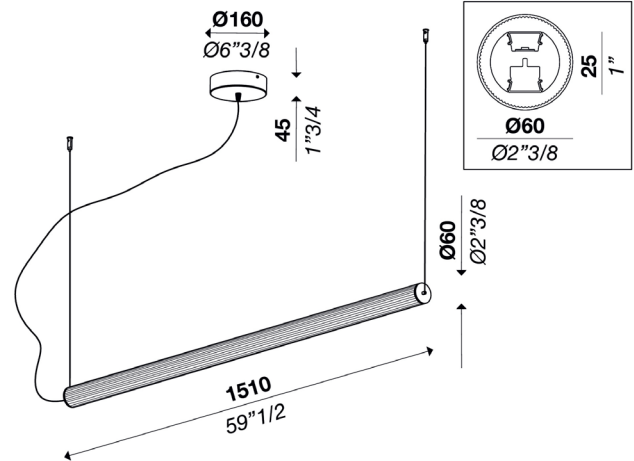

**VITREO™**

SUSPENSION HORIZONTAL

**TYPE:**

**PROJECT NAME:**

SPECIFICATION SHEET

**Luminart®**

WWW.LUMINARTLIGHTING.COM

# VITREO™

SUSPENSION HORIZONTAL 19W

TYPE:

PROJECT NAME:

Horizontal hanging lamp 1510mm (59"1/2) with diffused light. Internal aluminium structure white, black, brass, polished aluminium or multicolor coated. Multicolor TOKYO: blue, sky blue, bronze, champagne, red. Multicolor RIO: fuchsia, orange, light yellow, yellow, green. Ribbed Pyrex glass cylindrical diffuser. Metal ceiling canopy matt white, black or brass coated. Strip LED.

**Power input:** 19W

**Light emission direction:** Direct and indirect

**Cables:** Stainless steel cables standard length 2000 mm (78" 3/4), Electric cable standard length 2500 mm (1000")

**Materials:** Aluminium structure, transparent glass diffuser