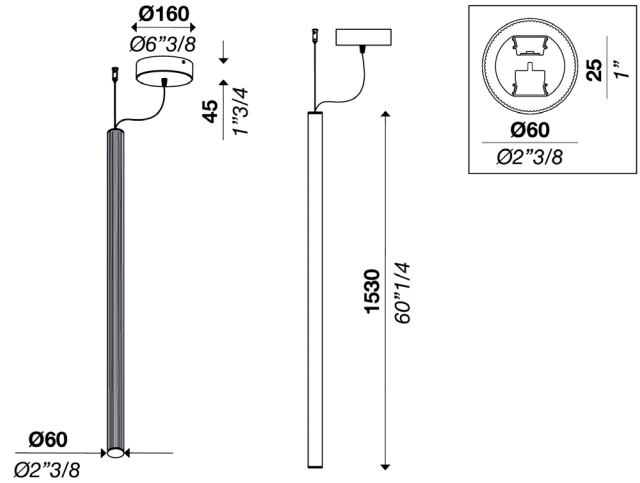

**VITREO™**

SUSPENSION VERTICAL

**TYPE:**

**PROJECT NAME:**

SPECIFICATION SHEET

**Luminart®**

WWW.LUMINARTLIGHTING.COM

## SUSPENSION VERTICAL 19W

TYPE:

PROJECT NAME:

Vertical hanging lamp 1530mm (60"1/4) with diffused light. Internal aluminium structure white, black, brass, polished aluminium or multicolor coated. Multicolor TOKYO: blue, sky blue, bronze, champagne, red. Multicolor RIO: fuchsia, orange, light yellow, yellow, green. Ribbed Pyrex glass cylindrical diffuser. Metal ceiling canopy matt white, black or brass coated. Strip LED.

### Structure finish:

Matt White

Matt Black

Brass

Polished

**Power input:** 19W

**Light emission direction:** Diffused

**Cables:** Stainless steel cables standard length 2000 mm (78" 3/4), Electric cable standard length 2500 mm (1000")

**Materials:** Aluminium structure, transparent glass diffuser

**Degree of protection:** IP20

**Dimming:** Power supply compatible with 0-10V / LTE

**Source lumens:** 1900 lm

**Source efficacy:** 100 lm/W