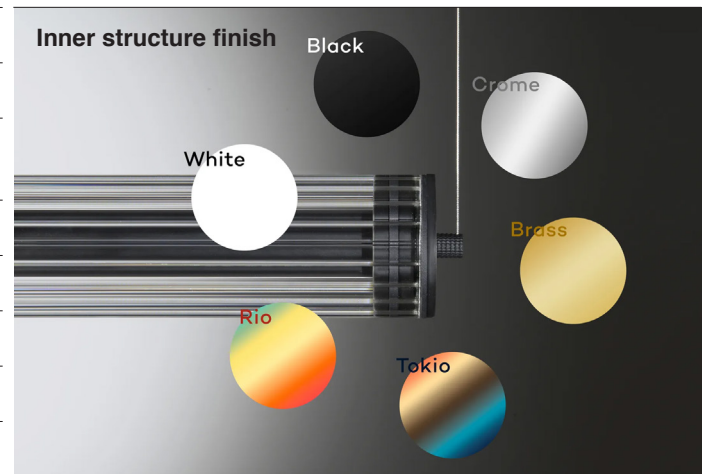

## SUSPENSION VERTICAL 19W

TYPE:

PROJECT NAME:

Vertical hanging lamp 1530mm (60"1/4) with diffused light. Internal aluminium structure white, black, brass, polished aluminium or multicolor coated. Multicolor TOKYO: blue, sky blue, bronze, champagne, red. Multicolor RIO: fuchsia, orange, light yellow, yellow, green. Ribbed Pyrex glass cylindrical diffuser. Metal ceiling canopy matt white, black or brass coated. Strip LED.

### Structure finish:

Matt White

Matt Black

Brass

Polished

**Power input:** 19W

**Light emission direction:** Diffused

**Cables:** Stainless steel cables standard length 2000 mm (78" 3/4), Electric cable standard length 2500 mm (1000")

**Materials:** Aluminium structure, transparent glass diffuser

**Degree of protection:** IP20

**Dimming:** Power supply compatible with 0-10V / LTE

**Source lumens:** 1900 lm

**Source efficacy:** 100 lm/W

### ORDERING INFO

Model (Order Code)	Structure Finish	Inner Structure Finish	LED	Dimming Options
<input type="radio"/> L032800301A20100 19W	<input type="radio"/> 01: Matt White <input type="radio"/> 02: Matt Black <input type="radio"/> 03: Brass <input type="radio"/> 04: Polished	<input type="radio"/> 01: White <input type="radio"/> 02: Black <input type="radio"/> 03: Chrome <input type="radio"/> 04: Brass <input type="radio"/> 05: Tokio <input type="radio"/> 06: Rio	<input type="radio"/> 3000K <input type="radio"/> 4000K	<input type="radio"/> 120V LTE <input type="radio"/> 120-277V 0-10V