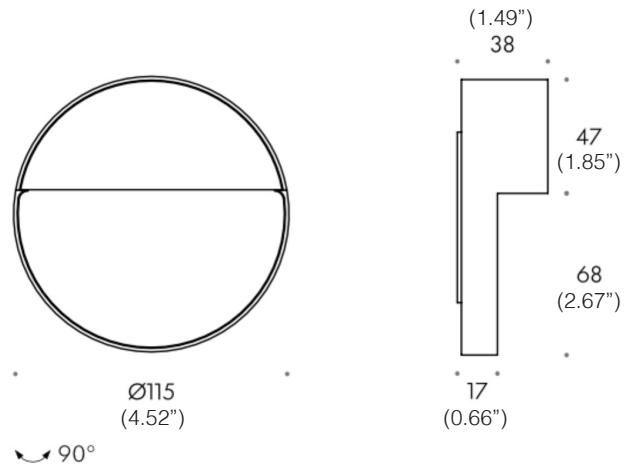

Color Temperature:

CRI 90 2700K
CRI 90 3000K
CRI 90 4000K

ORDERING INFO

Model (Order Code)	Finish Options	LED	Remote Driver Options
☐ VIZER PLUS L544.4158.12.9	☐ B: Black ☐ W: White ☐ T: Terracotta ☐ OG: Ocean Grey ☐ WD: Warm Dust ☐ SG: Sparky Gold	☐ 27: 2700K ☐ 30: 3000K ☐ 40: 4000K	☐ 120V LTE ☐ 120V-277V 0-10V (Universal Voltage)

SPECIFICATION SHEET