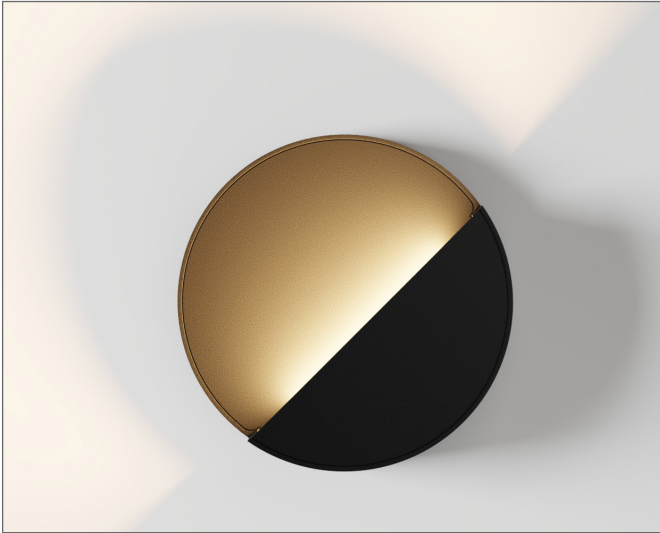

# VIZER™ PLUS

WALL

TYPE:

PROJECT NAME:

SPECIFICATION SHEET

# VIZER™ PLUS

WALL

TYPE:

PROJECT NAME:

Vizer Plus is lighting that combines reliability, aesthetics, and functionality. The absence of visible mounting screws is not only a matter of aesthetics but also safety. The light diffused by the fixture creates a pleasant atmosphere, perfect for relaxation or work. Additionally, the ability to rotate the body by 90 degrees allows for precise adjustment of the light direction to individual needs. Vizer Plus is not just lighting – it's an excellent combination of design and practicality.

**Power input, flux:** LED 5.8W 235lm

**Color rendering / SDCM:** CRI 90

**Installation:** surface mounted, wall

**Materials:** Aluminum, polyamide

**Ingress protection:** IP20

**Electrical:** High efficiency electronic power supply, rated 50,000 hours 120V-277V

**Finish options:**

Black, White, Terracotta, Ocean Grey, Warm Dust, Sparky Gold

**Light source:** LED

**Color Temperature:**

CRI 90 2700K  
CRI 90 3000K  
CRI 90 4000K

**ORDERING INFO**

Model (Order Code)	Finish Options	LED	Remote Driver Options
<input type="radio"/> VIZER PLUS L544.4158.12.9	<input type="radio"/> B: Black <input type="radio"/> W: White <input type="radio"/> T: Terracotta <input type="radio"/> OG: Ocean Grey <input type="radio"/> WD: Warm Dust <input type="radio"/> SG: Sparky Gold	<input type="radio"/> 27: 2700K <input type="radio"/> 30: 3000K <input type="radio"/> 40: 4000K	<input type="radio"/> 120V LTE <input type="radio"/> 120V-277V 0-10V (Universal Voltage)