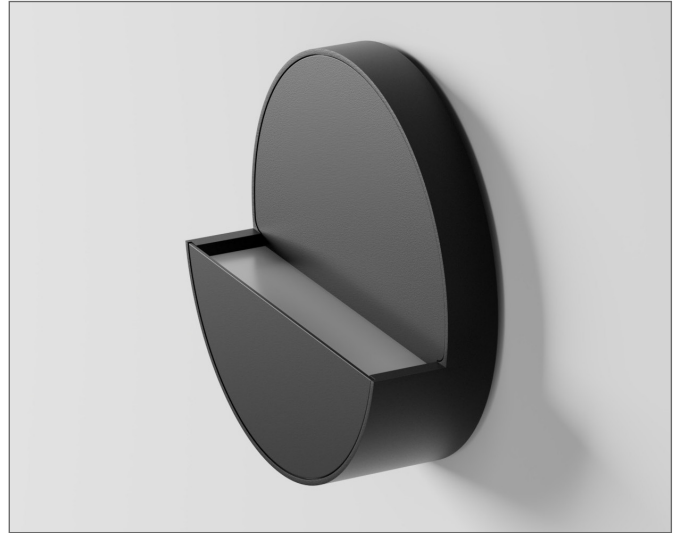

# VIZER™ PLUS

WALL

TYPE:

PROJECT NAME:

SPECIFICATION SHEET

# VIZER™ PLUS

WALL

TYPE:

PROJECT NAME:

Vizer Plus is lighting that combines reliability, aesthetics, and functionality. The absence of visible mounting screws is not only a matter of aesthetics but also safety. The light diffused by the fixture creates a pleasant atmosphere, perfect for relaxation or work. Additionally, the ability to rotate the body by 90 degrees allows for precise adjustment of the light direction to individual needs. Vizer Plus is not just lighting – it's an excellent combination of design and practicality.

**Power input, flux:** LED 5.8W 235lm

**Color rendering / SDCM:** CRI 90

**Installation:** surface mounted, wall

**Materials:** Aluminum, polyamide

**Ingress protection:** IP20

**Electrical:** High efficiency electronic power supply, rated 50,000 hours 120V-277V