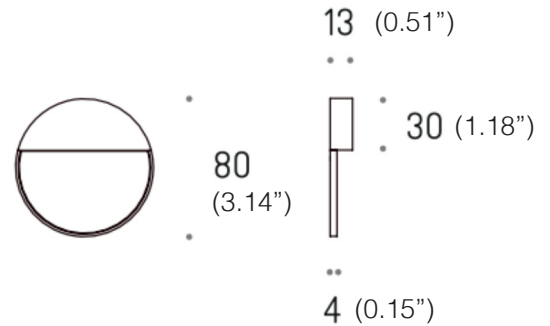

SPECIFICATION SHEET

ORDERING INFO

Model (Order Code)	Finish Options	LED	Remote Driver Options
☐ VIZER Round L544.2629	☐ B: Black ☐ W: White ☐ T: Terracotta ☐ OG: Ocean Grey ☐ WD: Warm Dust	☐ 27: 2700K ☐ 30: 3000K ☐ 40: 4000K	☐ 120V LTE ☐ 120V-277V 0-10V (Universal Voltage)