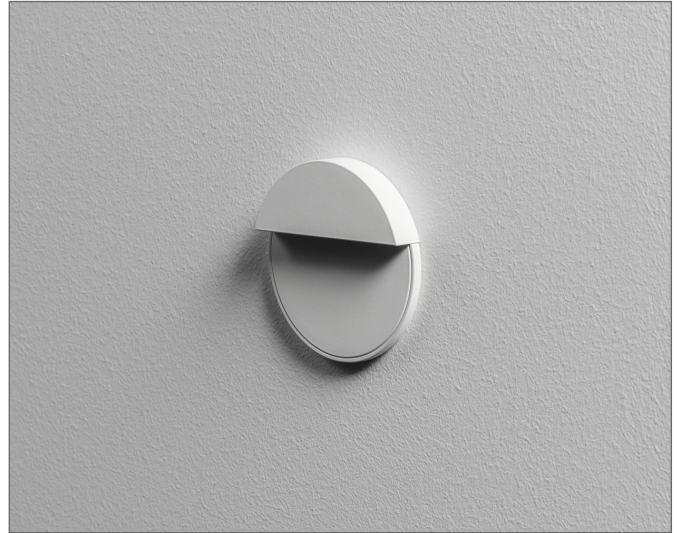

**VIZER™**

WALL

**TYPE:**

**PROJECT NAME:**

SPECIFICATION SHEET

# VIZER™ ROUND

WALL

TYPE:

PROJECT NAME:

The inspiration to design the Pixel luminaire came from the starry sky - and here is the result. Have fun arranging, choose shapes and sizes. Create your own constellation in the interior!

**Power input, flux:** 2W, 60lm

**Color rendering / SDCM:** CRI 90

**Installation:** Surface mounted, ceiling

**Materials:** Aluminum, steel, polyamide

**Ingress protection:** IP20

**Electrical:** High efficiency electronic power supply, rated 50,000 hours 120V-277V