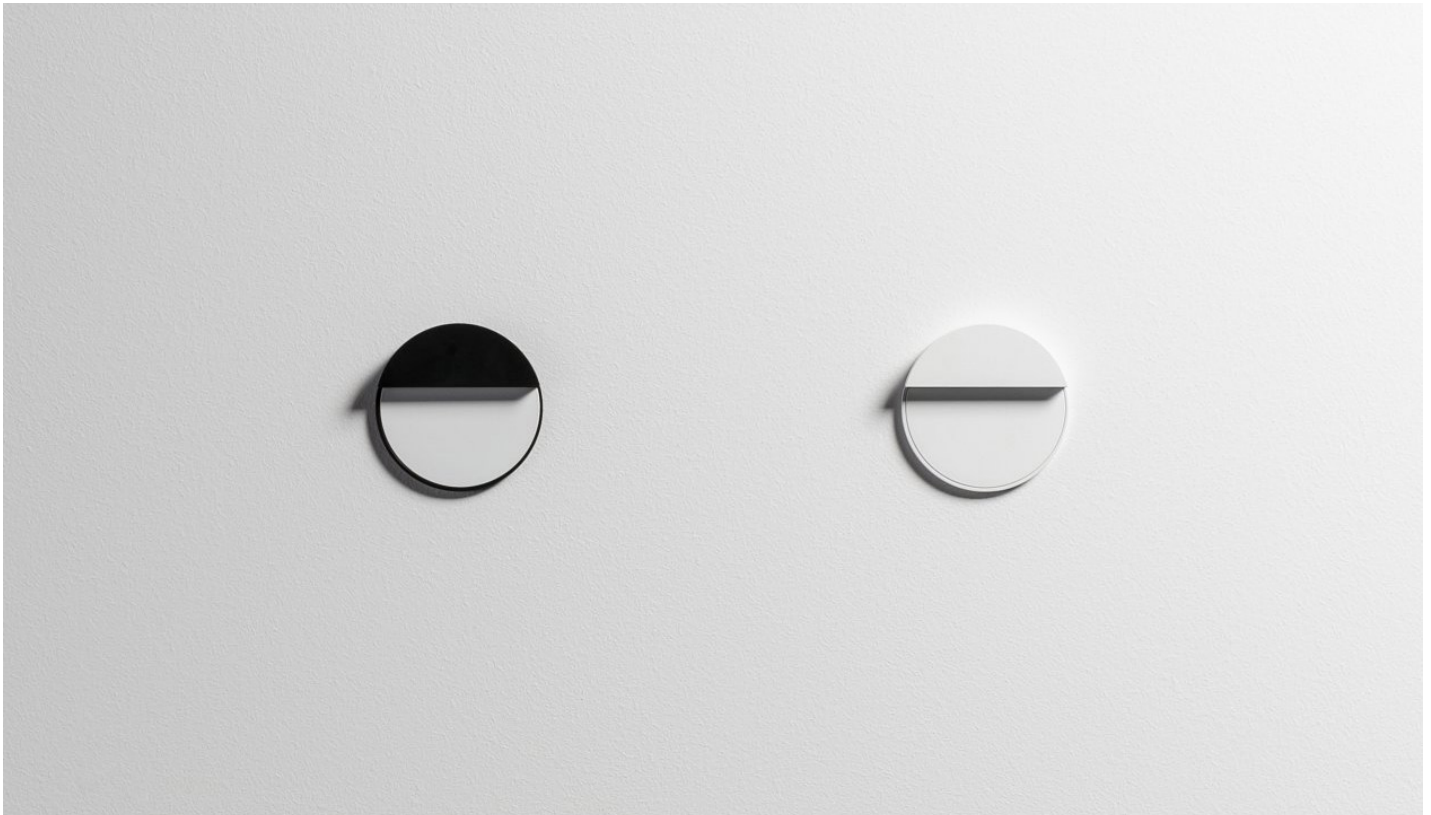

**VIZER™**

WALL

**TYPE:**

**PROJECT NAME:**

SPECIFICATION SHEET

# VIZER™ ROUND

WALL

TYPE:

PROJECT NAME:

The inspiration to design the Pixel luminaire came from the starry sky - and here is the result. Have fun arranging, choose shapes and sizes. Create your own constellation in the interior!

**Power input, flux:** 2W, 60lm

**Color rendering / SDCM:** CRI 90

**Installation:** Surface mounted, ceiling

**Materials:** Aluminum, steel, polyamide

**Ingress protection:** IP20

**Electrical:** High efficiency electronic power supply, rated 50,000 hours 120V-277V