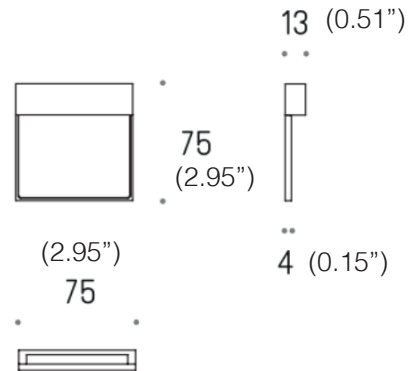

SPECIFICATION SHEET

ORDERING INFO

Model (Order Code)	Finish Options	LED	Remote Driver Options
☐ VIZER Square L54 4.1912	☐ B: Black ☐ W: White ☐ T: Terracotta ☐ OG: Ocean Grey ☐ WD: Warm Dust	☐ 27: 2700K ☐ 30: 3000K ☐ 40: 4000K	☐ 120V LTE ☐ 120V-277V 0-10V (Universal Voltage)