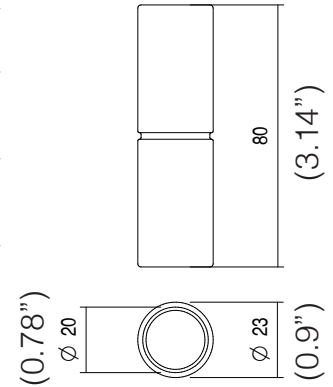

MECHANICAL FEATURES

WEIGHT	kg 0,55
FINISHES	Steel
INSTALLATION	Recessed in ground with housing box, recessed in brickwork with housing box, installation out of water with standard housing box, permanent immersion installation with IP68 housing box
MATERIAL	AISI 316L stainless steel body, AISI 316L stainless steel trim, transparent tempered glass and PMMA lens

GENERAL FEATURES

OPERATING TEMPERATURE	-10°C +45°C
INGRESS PROTECTION	IP68
IMPACT RESISTANCE	IK08
GLOW WIRE TEST	960°C
APPLIANCE CLASS	II

ORDERING INFO

Model (Order Code)	Structure Finish	Optic Options	Accessories	LED	Remote Driver
<input type="radio"/> WETTMINI 2.2W	<input type="radio"/> S: AISI 316L <input type="radio"/> Stainless Steel <input type="radio"/> Marine Grade	<input type="radio"/> 18: 18° <input type="radio"/> 35: 35° <input type="radio"/> 57: 57°	<input type="radio"/> CAS20: Housing Box <input type="radio"/> CA821: Housing Box	<input type="radio"/> 22: 2200K <input type="radio"/> 27: 2700K <input type="radio"/> 30: 3000K <input type="radio"/> 40: 4000K <input type="radio"/> R: Red <input type="radio"/> G: Green <input type="radio"/> B: Blue	<input type="radio"/> 120V LTE <input type="radio"/> 120-277V 0-10V

SPECIFICATION SHEET

WETT™ MINI

RECESSED - ACCESSORIE

TYPE:

PROJECT NAME:

CODE	CAS20
TPOLOGY	Housing box  kg 0,013
MATERIAL	Prolypropylene

CODE	CA821
TPOLOGY	IP68 Housing box   kg 0,07
MATERIAL	PVC

SPECIFICATION SHEET