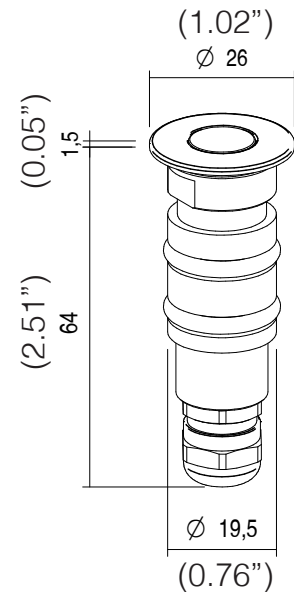

WETT™ MINI

RECESSED INGROUND SUBMERSIBLE

TYPE:

PROJECT NAME:

LIGHTING FEATURES

LED COLOUR	2200K, 2700K, 3000K, 4000K, Red, Green, Blue
CRI	>80 (2200K, 2700K, 3000K, 4000K)
OPTICS	18°, 35°, 57°
3000K REAL OUTPUT FLUX	2,2W 102lm 35°
AVERAGE LED LIFE	50.000h L80 B10

MECHANICAL FEATURES

WEIGHT	kg 0,55
FINISHES	Steel
INSTALLATION	Recessed in ground with housing box, recessed in brickwork with housing box, installation out of water with standard housing box, permanent immersion installation with IP68 housing box
MATERIAL	AISI 316L stainless steel body, AISI 316L stainless steel trim, transparent tempered glass and PMMA lens

GENERAL FEATURES

OPERATING TEMPERATURE	-10°C +45°C
INGRESS PROTECTION	IP68
IMPACT RESISTANCE	IK08
GLOW WIRE TEST	960°C
APPLIANCE CLASS	II

ORDERING INFO

Model (Order Code)	Structure Finish	Optic Options	Accessories	LED	Remote Driver
<input type="radio"/> WETTMINI 2.2W	<input type="radio"/> S: AISI 316L <input type="radio"/> Stainless Steel <input type="radio"/> Marine Grade	<input type="radio"/> 18: 18° <input type="radio"/> 35: 35° <input type="radio"/> 57: 57°	<input type="radio"/> CAS20: Housing Box <input type="radio"/> CA821: Housing Box	<input type="radio"/> 22: 2200K <input type="radio"/> 27: 2700K <input type="radio"/> 30: 3000K <input type="radio"/> 40: 4000K <input type="radio"/> R: Red <input type="radio"/> G: Green <input type="radio"/> B: Blue	<input type="radio"/> 120V LTE <input type="radio"/> 120-277V 0-10V

SPECIFICATION SHEET

WETT™ MINI

RECESSED - ACCESSORIE

TYPE:

PROJECT NAME:

CODE	CAS20
TPOLOGY	Housing box  kg 0,013
MATERIAL	Prolypropylene

CODE	CA821
TPOLOGY	IP68 Housing box   kg 0,07
MATERIAL	PVC

SPECIFICATION SHEET