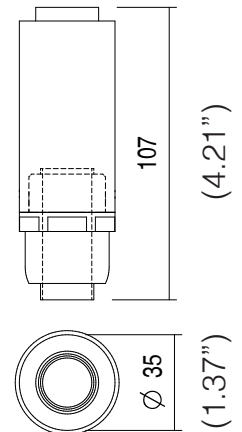

MECHANICAL FEATURES

WEIGHT	kg 0,55
FINISHES	Steel
INSTALLATION	Recessed in ground with housing box, recessed in brickwork with housing box, installation out of water with standard housing box, permanent immersion installation with IP68 housing box
MATERIAL	AISI 316L stainless steel body, AISI 316L stainless steel trim, transparent tempered glass and PMMA lens

GENERAL FEATURES

OPERATING TEMPERATURE	-10°C +45°C
INGRESS PROTECTION	IP68
IMPACT RESISTANCE	IK08
GLOW WIRE TEST	960°C
APPLIANCE CLASS	II

ORDERING INFO

Model (Order Code)	Structure Finish	Optic Options	Accessories	LED	Remote Driver
<input type="radio"/> WETTMINI 2.2W	<input type="radio"/> S: AISI 316L <input type="radio"/> Stainless Steel <input type="radio"/> Marine Grade	<input type="radio"/> 18: 18° <input type="radio"/> 35: 35° <input type="radio"/> 57: 57°	<input type="radio"/> CAS20: Housing Box <input type="radio"/> CA821: Housing Box	<input type="radio"/> 22: 2200K <input type="radio"/> 27: 2700K <input type="radio"/> 30: 3000K <input type="radio"/> 40: 4000K <input type="radio"/> R: Red <input type="radio"/> G: Green <input type="radio"/> B: Blue	<input type="radio"/> 120V LTE <input type="radio"/> 120-277V 0-10V

SPECIFICATION SHEET

WETT™ MINI

RECESSED - ACCESSORIE

TYPE:

PROJECT NAME:

CODE	CAS20
TPOLOGY	Housing box  kg 0,013
MATERIAL	Prolypropylene

CODE	CA821
TPOLOGY	IP68 Housing box   kg 0,07
MATERIAL	PVC

SPECIFICATION SHEET