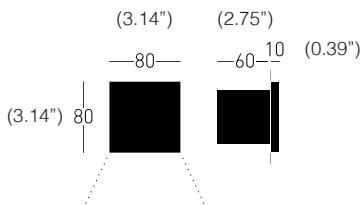

SPECIFICATION SHEET

ORDERING INFO

Model	Finish	Output	LED	Voltage	Dimming
☐ L3803.2101 (Flood beam)	<i>See below</i>	☐ LED 2.2W	☐ 27K (2700K) ☐ 30K (3000K) ☐ 40K (4000K)	☐ 120V ☐ 277V	☐ LTE (Leading/Trailing Edge Dim) ☐ 010V (0-10V)

FINISH OPTIONS

☐ 010	☐ 002	☐ 003	☐ 060	☐ 006
Aluminum	Black RAL 9005	White RAL 9010	Snow White RAL 9016	Graphite RAL 7015

Luminart®

WWW.LUMINARTLIGHTING.COM
Last updated: 01/15/24