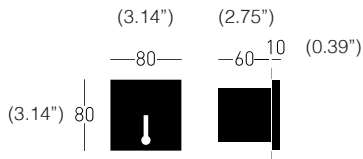

Decorative illumination of stairs at home, as well as in offices and restaurants.

ORDERING INFO

Model	Finish	Output	LED	Voltage	Dimming
<input type="radio"/> L3803.2102 (Narrow beam)	<i>See below</i>	<input type="radio"/> LED 2.2W	<input type="radio"/> 27K (2700K) <input type="radio"/> 30K (3000K) <input type="radio"/> 40K (4000K)	<input type="radio"/> 120V <input type="radio"/> 277V	<input type="radio"/> LTE (Leading/Trailing Edge Dim) <input type="radio"/> 010V (0-10V)