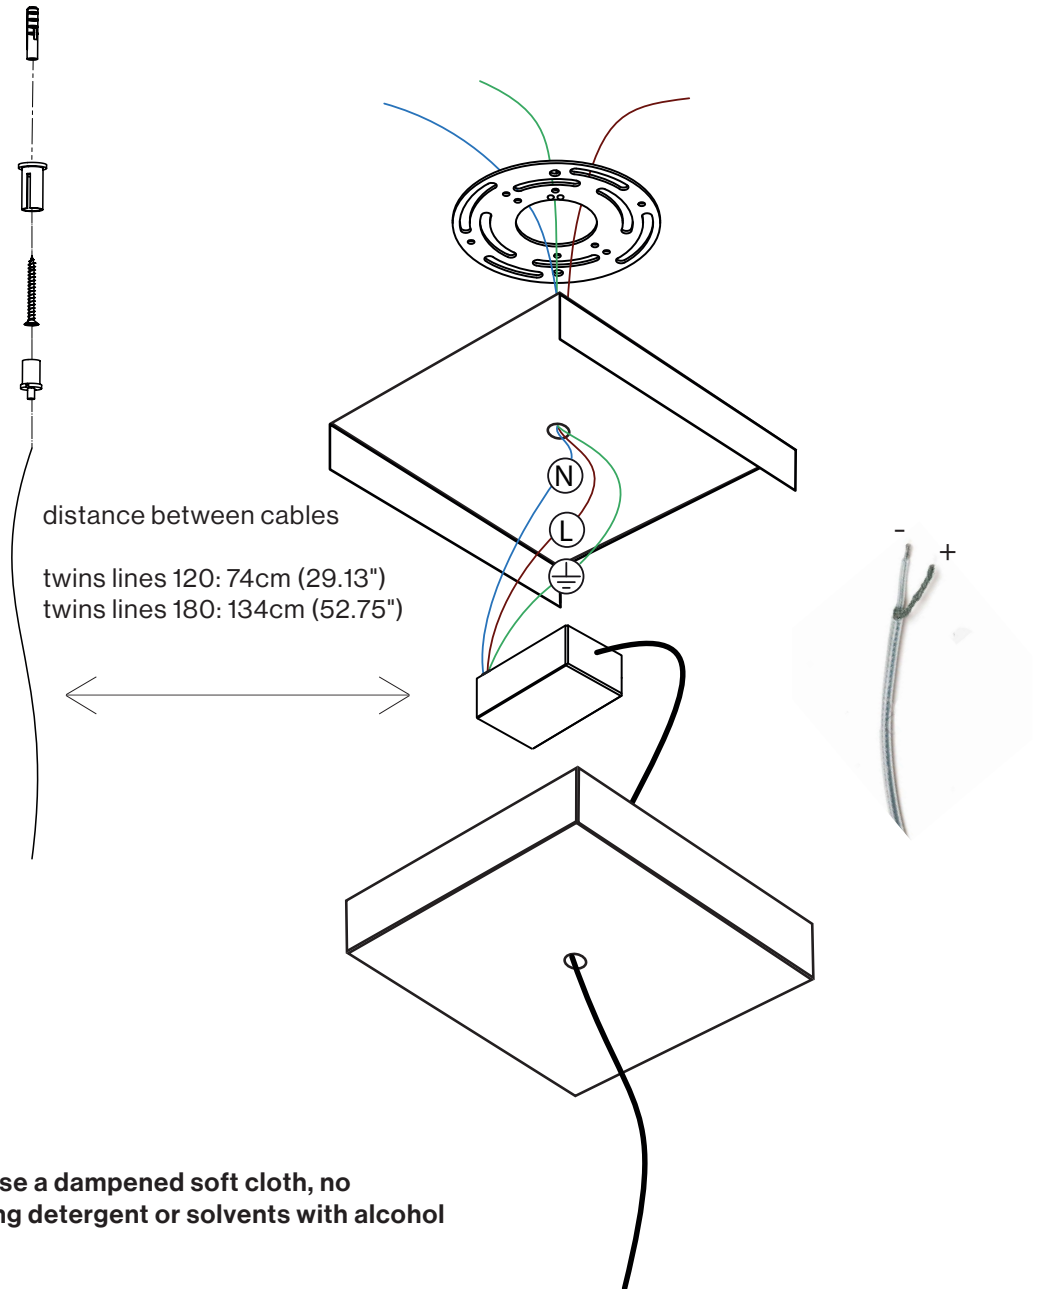

TWINS LINES

INSTALLATION INSTRUCTIONS

TYPE:

PROJECT NAME:

CLEANING: only use a dampened soft cloth, no aggressive cleaning detergent or solvents with alcohol and chemicals.