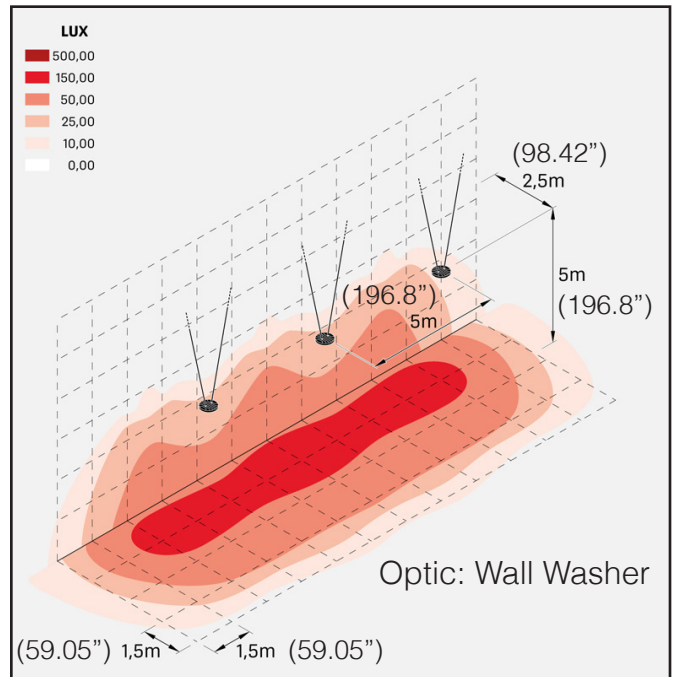

BAT™ 30W

SUSPENSION

TYPE:

PROJECT NAME:

SPECIFICATION SHEET