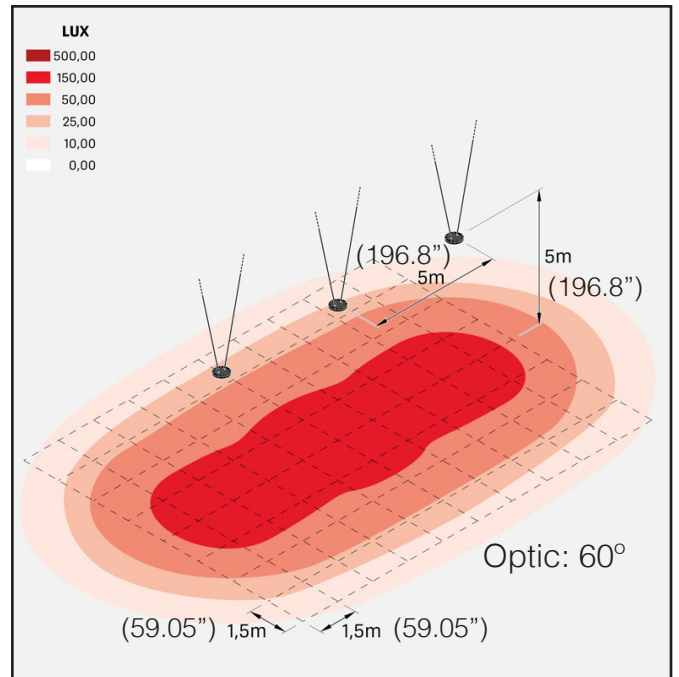

BAT™ 65W

SUSPENSION

TYPE:

PROJECT NAME:

SPECIFICATION SHEET