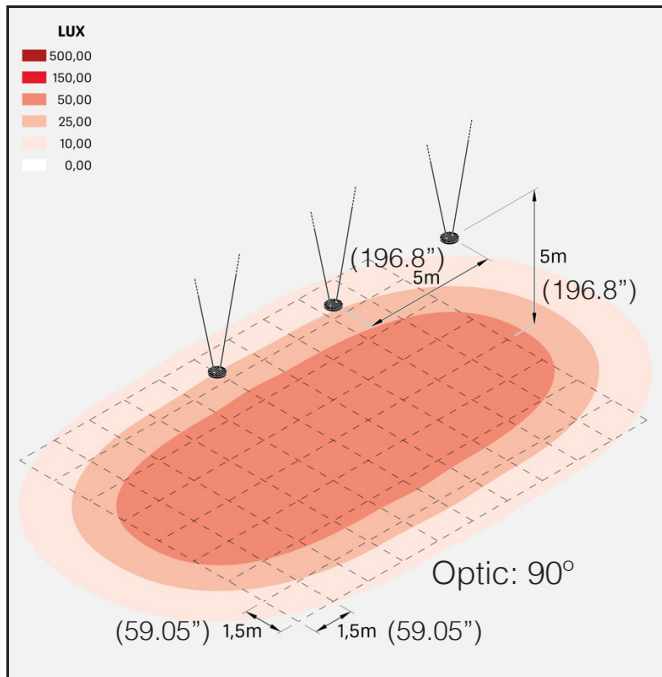

BAT™ 30W

SUSPENSION

TYPE:

PROJECT NAME:

SPECIFICATION SHEET