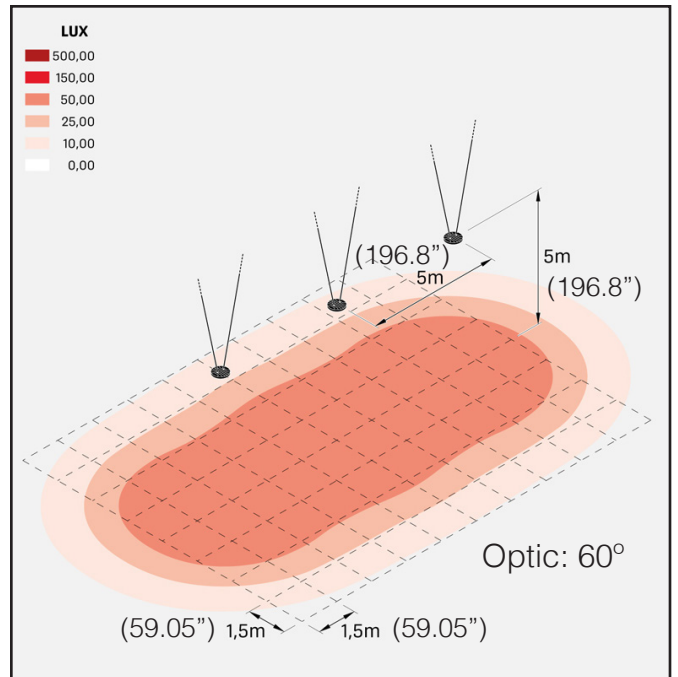

BAT™ 30W

SUSPENSION

TYPE:

PROJECT NAME:

SPECIFICATION SHEET