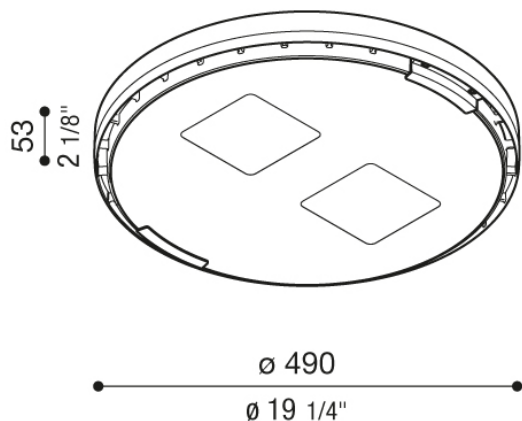

BAT™

SUSPENSION

TYPE:

PROJECT NAME:

Lumen:

Power	Source Lumen	Delivered Lumen
30W	5996 lm	5280 lm
45W	8200 lm	7221 lm
65W	11059 lm	9739 lm
95W	15100 lm	13298 lm

Technical information:

Installation:	Suspension/Ceiling
Material:	Aluminum
Source type:	LED
Diffuser type:	Transparent glass
CRI:	>80
LB Factor:	L80B10 - 50.000h
Power consumption [Watt]	30 / 45 / 65 / 95
Source Lumen:	5996 - 15100 lm
Delivered Lumen:	5280 - 13298 lm
Type of protection:	IP66

SPECIFICATION SHEET

ORDERING INFO

Model (Order Code)	Structure Finish	Optic Options	LED	Dimming Options
☐ L53 BATSUSPENSION	☐ BL: Black RAL9005 ☐ CO: Corten ☐ GR: Grey RAL9006 ☐ WH: White RAL9010	☐ S6: Symmetric 60° ☐ S9: Symmetric 90° ☐ E: Ellittico ☐ W: Wall Washer	☐ 3000K ☐ 4000K ☐ 5700K	☐ 120V LTE ☐ 120V 0-10V ☐ 277V 0-10V

Luminart®

WWW.LUMINARTLIGHTING.COM