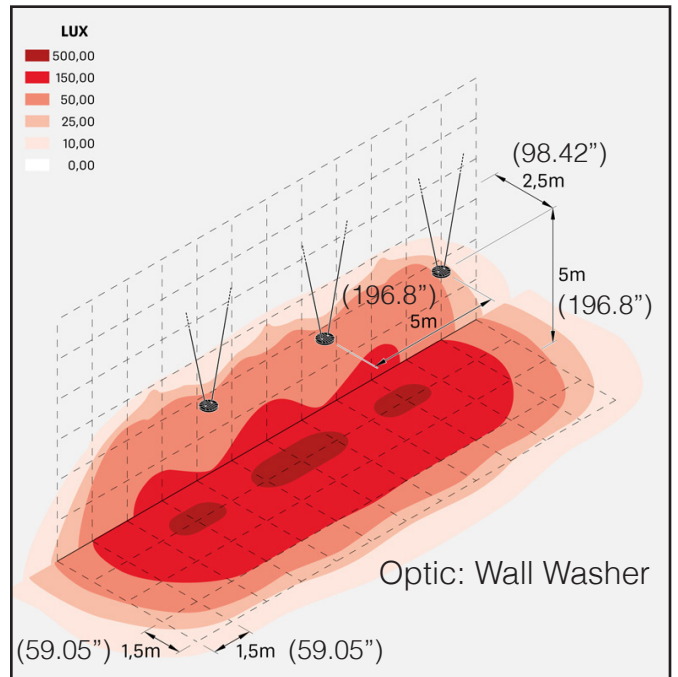

BAT™ 95W

SUSPENSION

TYPE:

PROJECT NAME:

SPECIFICATION SHEET