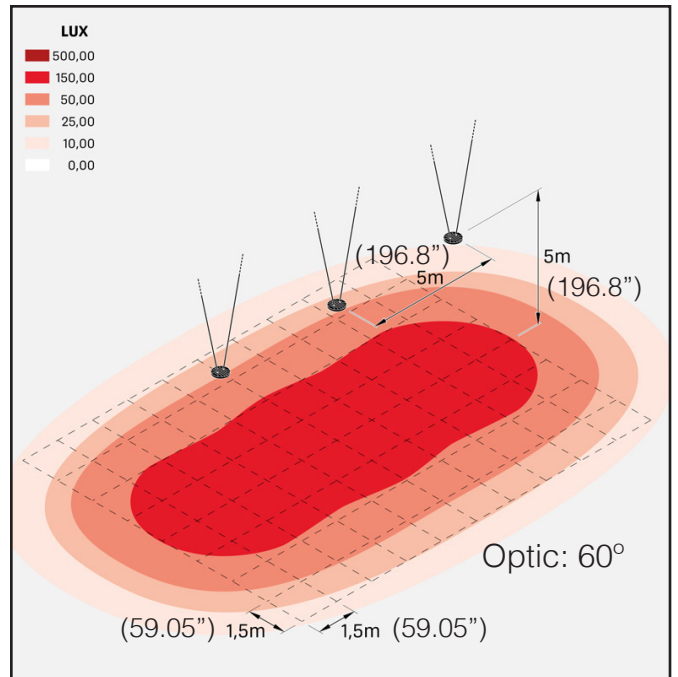

BAT™ 95W

SUSPENSION

TYPE:

PROJECT NAME:

SPECIFICATION SHEET