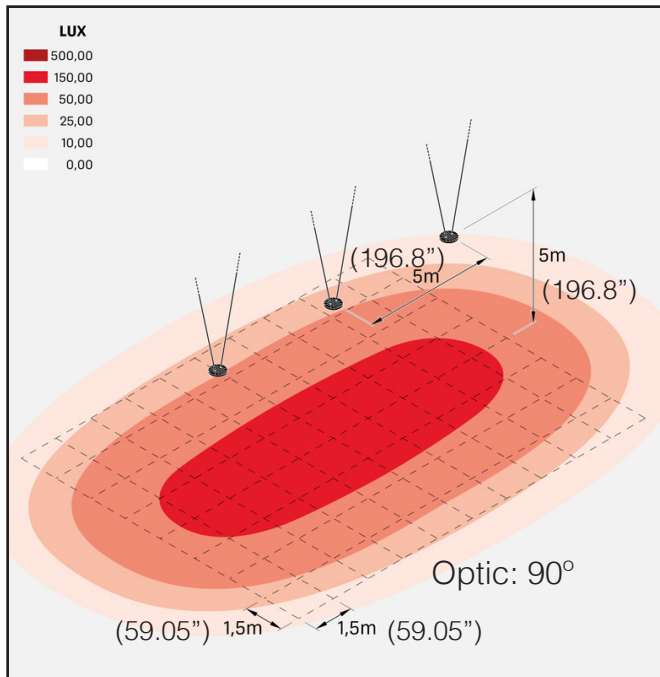

BAT™ 65W

SUSPENSION

TYPE:

PROJECT NAME:

SPECIFICATION SHEET