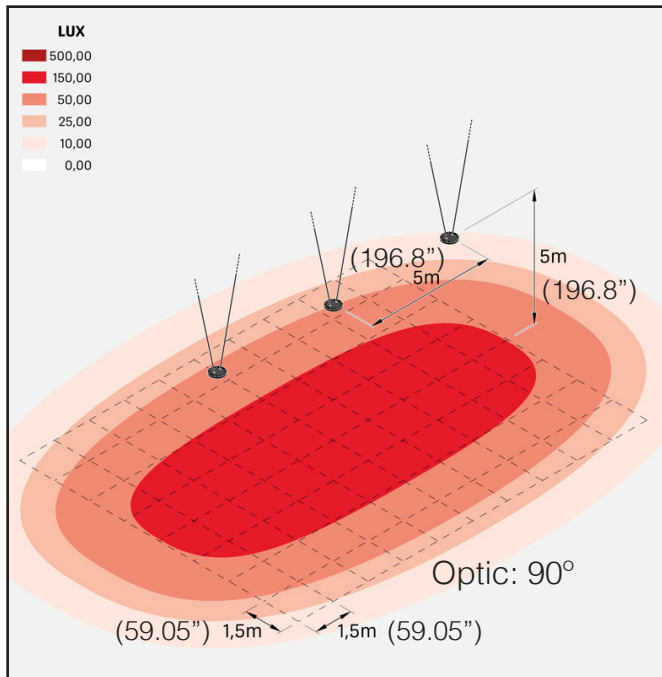

BAT™ 95W

SUSPENSION

TYPE:

PROJECT NAME:

SPECIFICATION SHEET