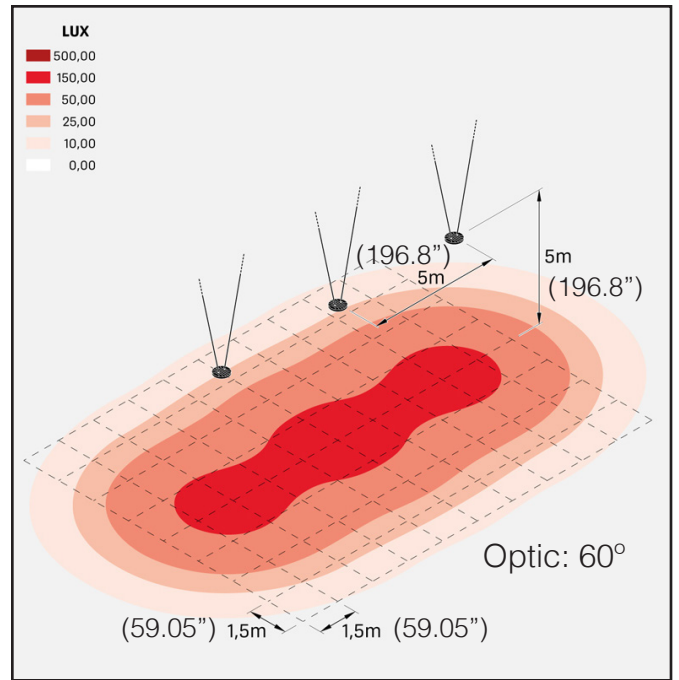

BAT™ 45W

SUSPENSION

TYPE:

PROJECT NAME:

SPECIFICATION SHEET