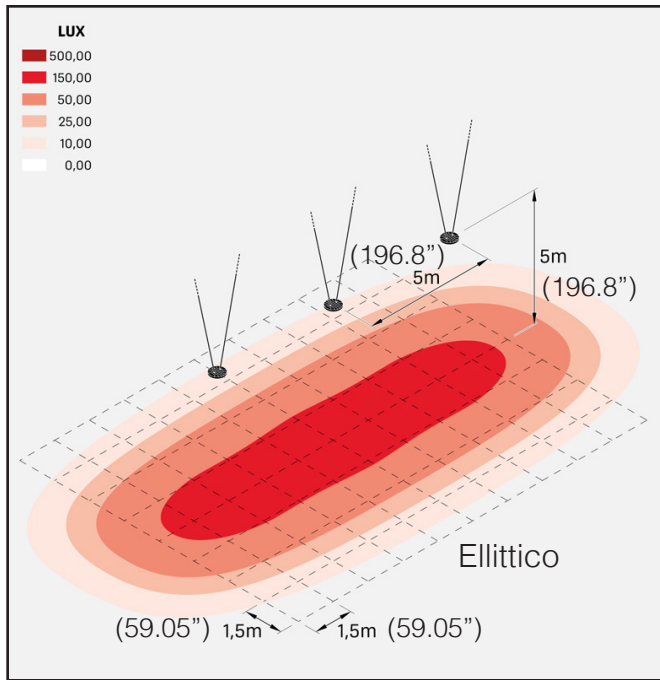

BAT™ 45W

SUSPENSION

TYPE:

PROJECT NAME:

SPECIFICATION SHEET