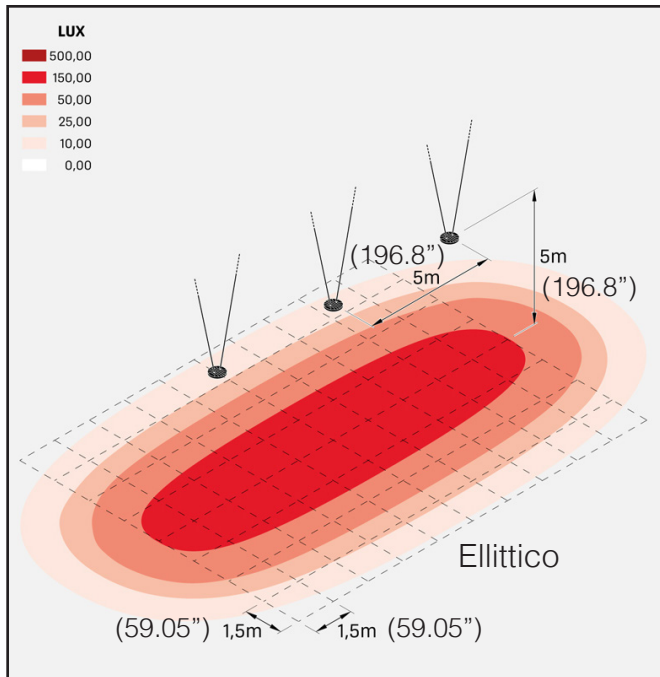

BAT™ 65W

SUSPENSION

TYPE:

PROJECT NAME:

SPECIFICATION SHEET