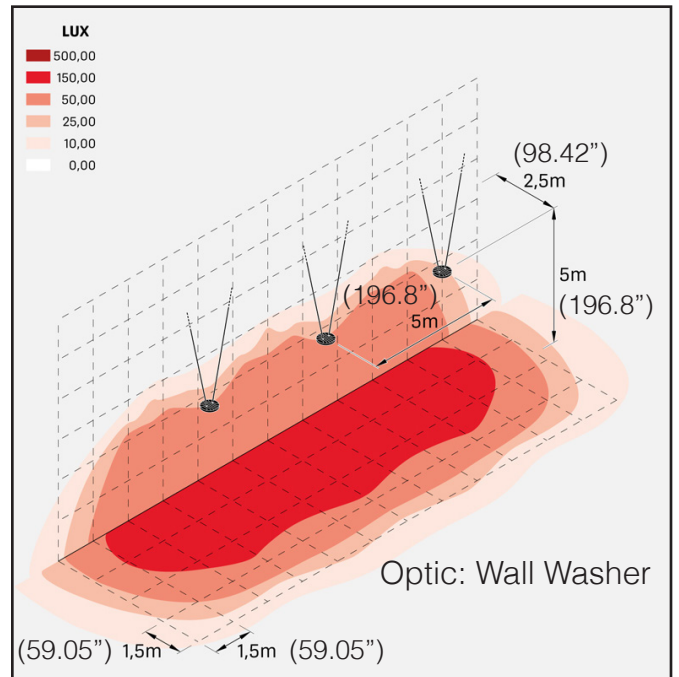

BAT™ 65W

SUSPENSION

TYPE:

PROJECT NAME:

SPECIFICATION SHEET