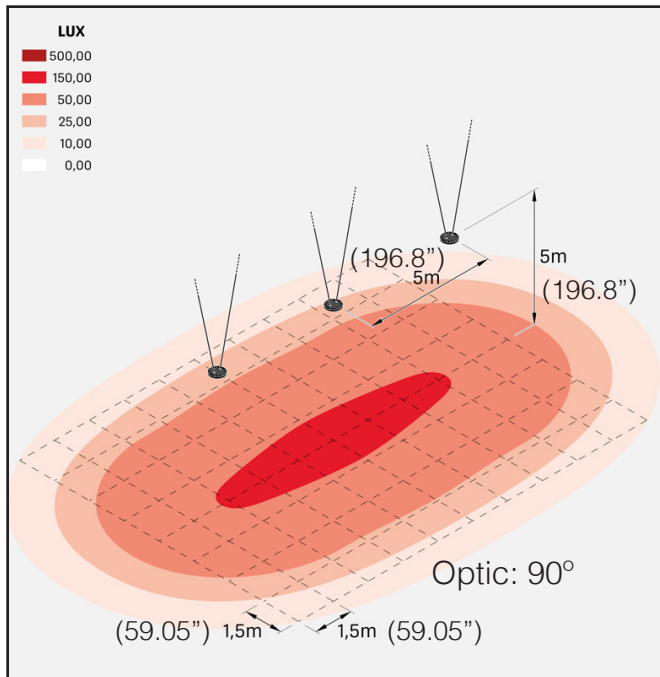

BAT™ 45W

SUSPENSION

TYPE:

PROJECT NAME:

SPECIFICATION SHEET