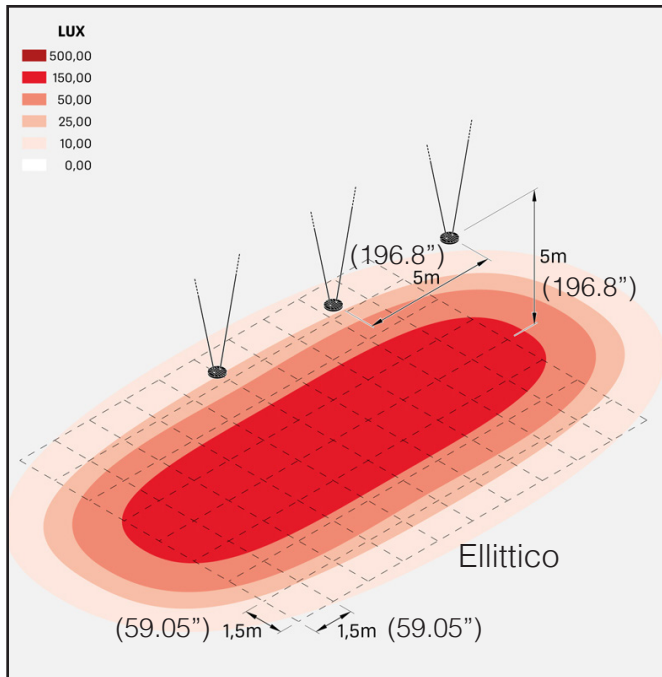

BAT™ 95W

SUSPENSION

TYPE:

PROJECT NAME:

SPECIFICATION SHEET