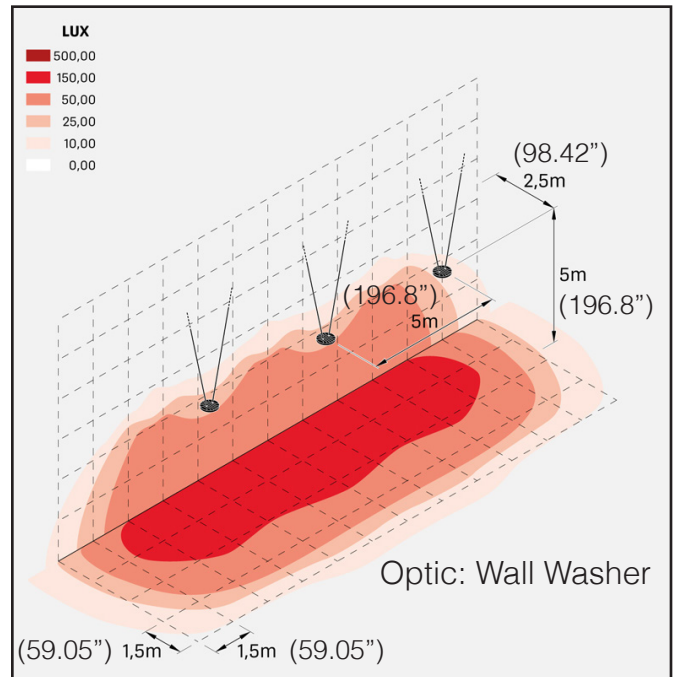

BAT™ 45W

SUSPENSION

TYPE:

PROJECT NAME:

SPECIFICATION SHEET