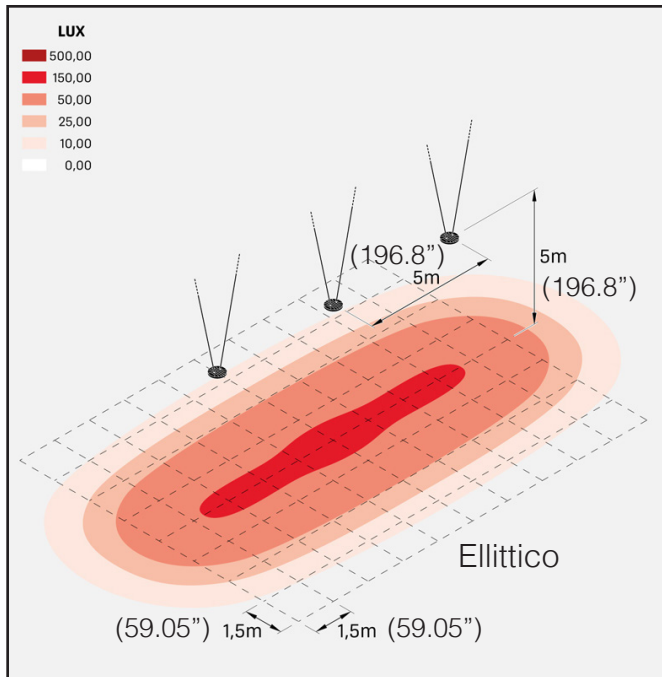

BAT™ 30W

SUSPENSION

TYPE:

PROJECT NAME:

SPECIFICATION SHEET