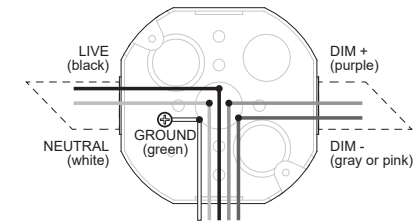

## WIRING DIAGRAM

DIMMING 120V ONLY  
TRIAC / ELV (LTE)

FIXTURE CABLES

## WIRING DIAGRAM

DIMMING 120-277V  
0-10V (D10)

FIXTURE CABLES

\* Junction box for reference only