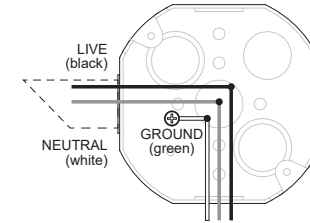

## WIRING DIAGRAM

DIMMING 120V ONLY  
TRIAC / ELV (LTE)

FIXTURE CABLES