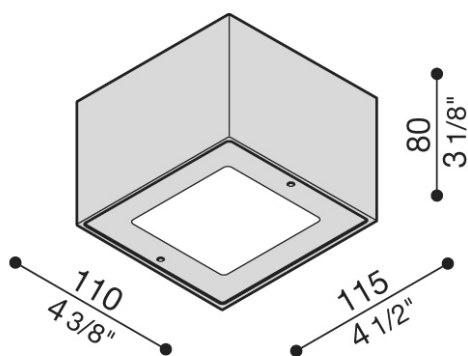

CEILING

TYPE:

PROJECT NAME:

Technical information:

Installation:	Ceiling
Material:	Aluminium
Source type:	LED
Diffuser type:	Polycarbonate
CRI:	>80
LB Factor:	L80B20 - 50.000h
Power consumption [Watt]	4 / 7
Source Lumen:	402 / 752 lm
Delivered Lumen:	209-571 lm
Type of protection:	IP66