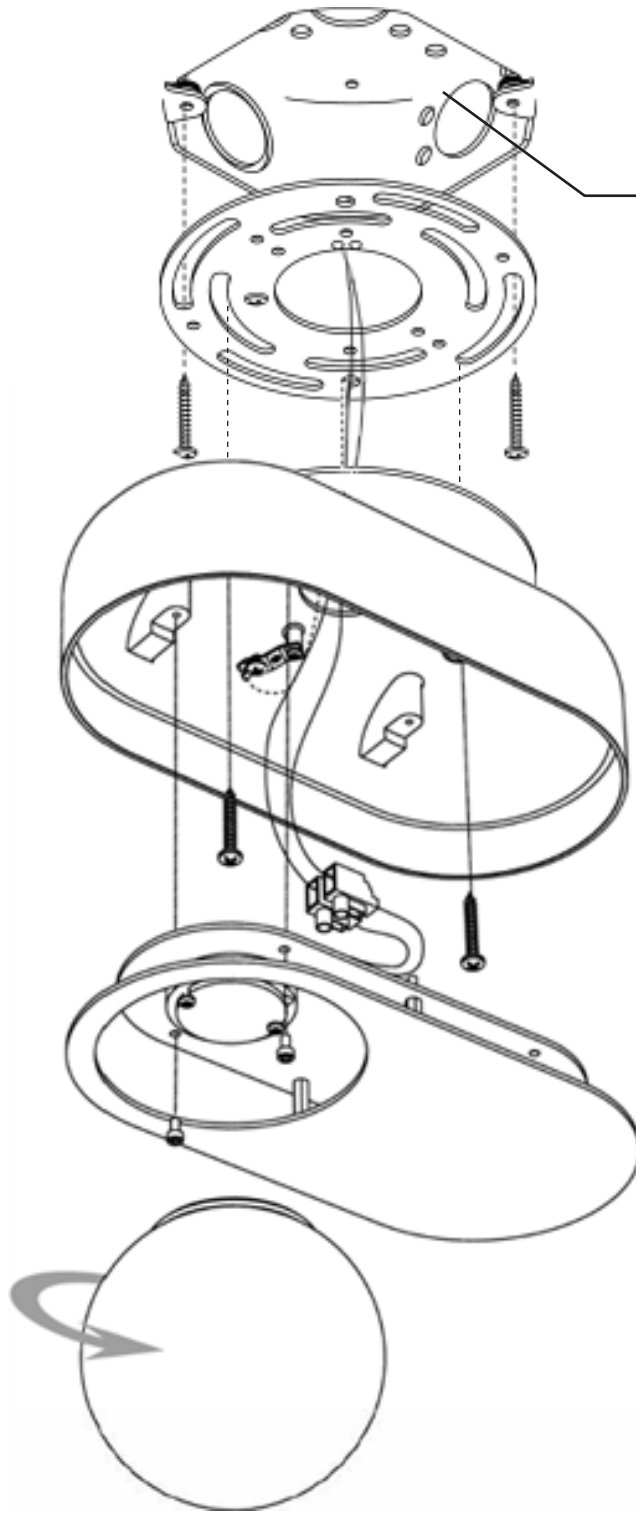

DICE™ SURFACE

INSTALLATION INSTRUCTIONS

TYPE:

PROJECT NAME:

Recessed JBox for
Driver Installation

WIRING DIAGRAM

DIMMING 120V ONLY
TRIAC / ELV (LTE)

FIXTURE CABLES

WIRING DIAGRAM

DIMMING 120-277V
0-10V (D10)

FIXTURE CABLES

*Junction box for reference only

INSTALLATION SHEET