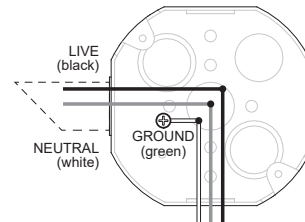

DICE™ SURFACE

INSTALLATION INSTRUCTIONS

TYPE:

PROJECT NAME:

Recessed JBox for
Driver Installation

WIRING DIAGRAM

DIMMING 120V ONLY
TRIAC / ELV (LTE)

FIXTURE CABLES