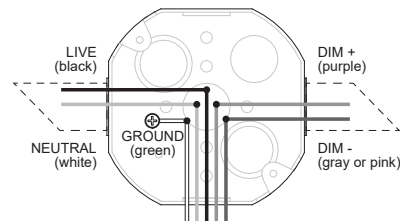

DICE™ SURFACE

INSTALLATION INSTRUCTIONS

TYPE:

PROJECT NAME:

Recessed JBox for
Driver Installation

WIRING DIAGRAM

DIMMING 120V ONLY
TRIAC / ELV (LTE)

FIXTURE CABLES

WIRING DIAGRAM

DIMMING 120-277V
0-10V (D10)

FIXTURE CABLES

*Junction box for reference only

INSTALLATION SHEET