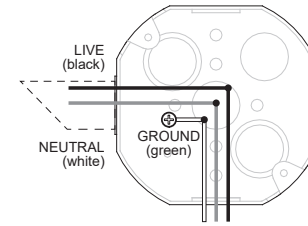

4" BACK PLATE

4" BACK PLATE

WIRING DIAGRAM

DIMMING 120V ONLY
TRIAC / ELV (LTE)

LIVE (black)
NEUTRAL (white)
GROUND (green)

FIXTURE CABLES

WIRING DIAGRAM

DIMMING 120-277V
0-10V (D10)

LIVE (black)
NEUTRAL (white)
GROUND (green)
DIM + (purple)
DIM - (gray or pink)

FIXTURE CABLES

*Junction box for reference only