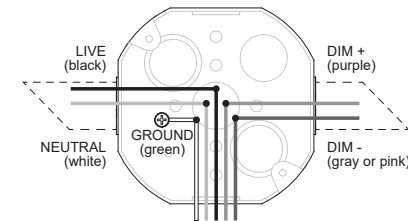

4" BACK PLATE

4" BACK PLATE

WIRING DIAGRAM

DIMMING 120V ONLY
TRIAC / ELV (LTE)

LIVE (black)
NEUTRAL (white)
GROUND (green)

FIXTURE CABLES

WIRING DIAGRAM

DIMMING 120-277V
0-10V (D10)

LIVE (black)
NEUTRAL (white)
GROUND (green)
DIM + (purple)
DIM - (gray or pink)

FIXTURE CABLES

*Junction box for reference only