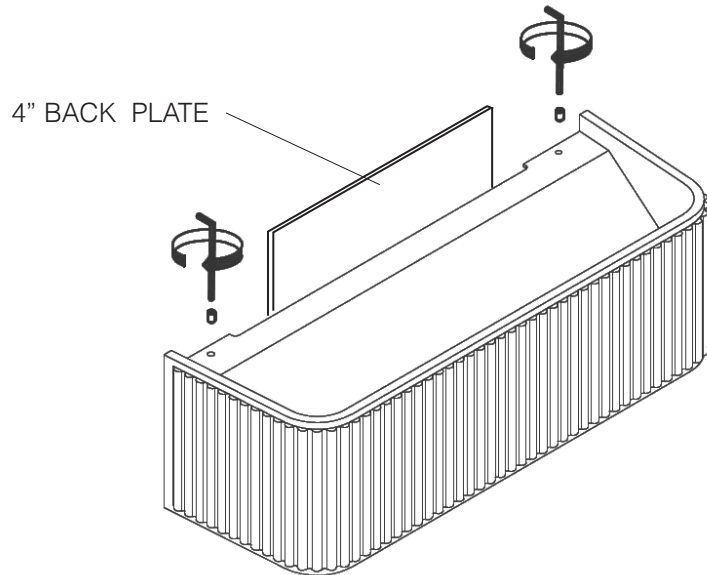

4" BACK PLATE

4" BACK PLATE

WIRING DIAGRAM

DIMMING 120V ONLY
TRIAC / ELV (LTE)

LIVE (black)
NEUTRAL (white)
GROUND (green)

FIXTURE CABLES

WIRING DIAGRAM

DIMMING 120-277V
0-10V (D10)