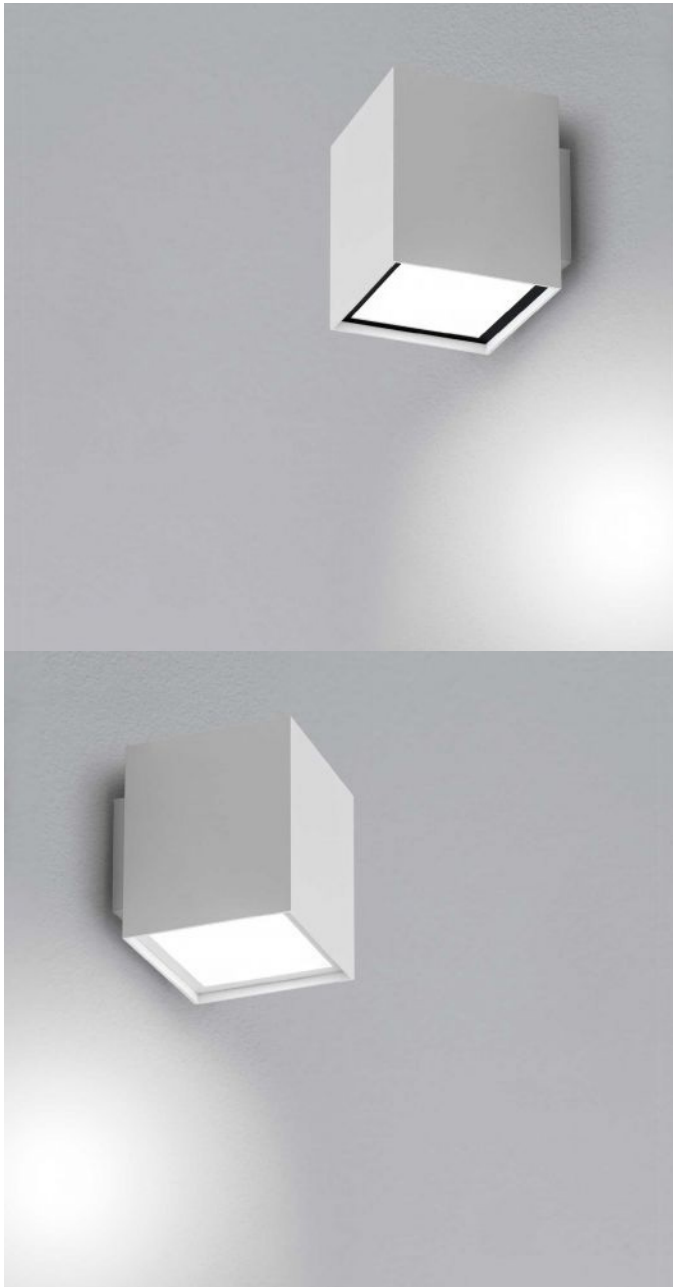

EK CUBO™

WALL

TYPE:

PROJECT NAME:

	100°
TC	3000K / 4000K
IP	(see tables)
CRI	>80
EEL	A+
RG	0
	Satin white/matte black
08	Satin white

EK CUBO

WALL / CEILING

A compact and basic design characterizes this product, which can meet the multiple lighting needs of homes. Ek Cubo is a wall and ceiling lamp made from epoxy polyester powder coated aluminum and it is equipped with a high efficiency LED light source. This product does not require a driver. Its degree of protection against the penetration of dust, solid objects and liquids varies from IP20 to IP43.

SPECIFICATION SHEET

Luminart®

WWW.LUMINARTLIGHTING.COM

EK CUBO™

WALL

TYPE:

PROJECT NAME:

	100°
TC	3000K / 4000K
IP	20
CRI	>80
EEL	A+
RG	0
08 / 02	Satin white/matte black
08	Satin white

EKCUBOWALL

CODE	W	Lm (3000K)	IP
L25A9-613...	15	1350	20

SPECIFICATION SHEET

ORDERING INFO

Model (Order Code)	Structure Finish	LED	Dimming Options
<input type="radio"/> L25A9-613 15W	<input type="radio"/> Satin White <input type="radio"/> Satin White / Matte Black	<input type="radio"/> 3000K <input type="radio"/> 4000K	<input type="radio"/> 120V LTE Phase Dimming <input type="radio"/> 120-277V 0-10V Dimming (Universal Voltage)