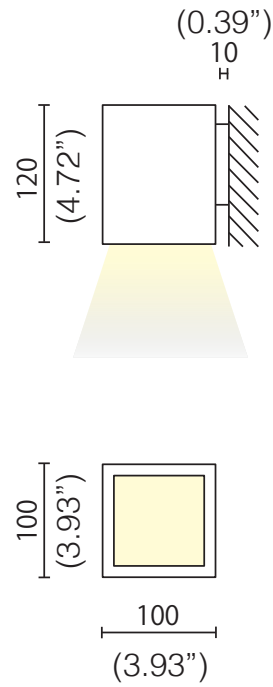

EK CUBO™

WALL

TYPE:

PROJECT NAME:

	100°
TC	3000K / 4000K
IP	(see tables)
CRI	>80
EEL	A+
RG	0
	Satin white/matte black
08	Satin white

EK CUBO

WALL / CEILING

A compact and basic design characterizes this product, which can meet the multiple lighting needs of homes. Ek Cubo is a wall and ceiling lamp made from epoxy polyester powder coated aluminum and it is equipped with a high efficiency LED light source. This product does not require a driver. Its degree of protection against the penetration of dust, solid objects and liquids varies from IP20 to IP43.

SPECIFICATION SHEET

Luminart®

WWW.LUMINARTLIGHTING.COM

EK CUBO™

WALL

TYPE:

PROJECT NAME:

	100°
TC	3000K / 4000K
IP	20
CRI	>80
EEL	A+
RG	0
08 / 02	Satin white/matte black
08	Satin white

EKCUBOWALL

CODE	W	Lm (3000K)	IP
L25A9-613...	15	1350	20

SPECIFICATION SHEET

ORDERING INFO

Model (Order Code)	Structure Finish	LED	Dimming Options
<input type="radio"/> L25A9-613 15W	<input type="radio"/> Satin White <input type="radio"/> Satin White / Matte Black	<input type="radio"/> 3000K <input type="radio"/> 4000K	<input type="radio"/> 120V LTE Phase Dimming <input type="radio"/> 120-277V 0-10V Dimming (Universal Voltage)