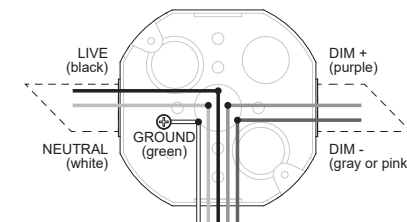

WIRING DIAGRAM

DIMMING 120V ONLY
TRIAC / ELV (LTE)

FIXTURE CABLES

WIRING DIAGRAM

DIMMING 120-277V
0-10V (D10)

FIXTURE CABLES

*Junction box for reference only