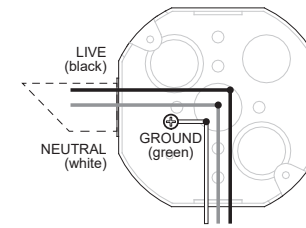

WIRING DIAGRAM

DIMMING 120V ONLY
TRIAC / ELV (LTE)

FIXTURE CABLES

WIRING DIAGRAM

DIMMING 120-277V
0-10V (D10)

FIXTURE CABLES

*Junction box for reference only