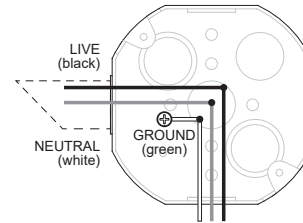

### WIRING DIAGRAM

DIMMING 120V ONLY  
TRIAC / ELV (LTE)

FIXTURE CABLES

### WIRING DIAGRAM

DIMMING 120-277V  
0-10V (D10)

FIXTURE CABLES

\*Junction box for reference only

4" BACK PLATE