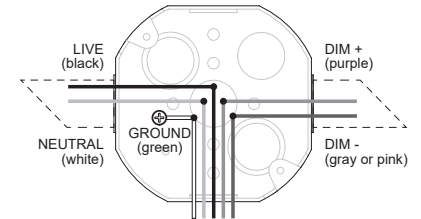

### WIRING DIAGRAM

DIMMING 120V ONLY  
TRIAC / ELV (LTE)

FIXTURE CABLES

### WIRING DIAGRAM

DIMMING 120-277V  
0-10V (D10)

FIXTURE CABLES

\*Junction box for reference only

4" BACK PLATE