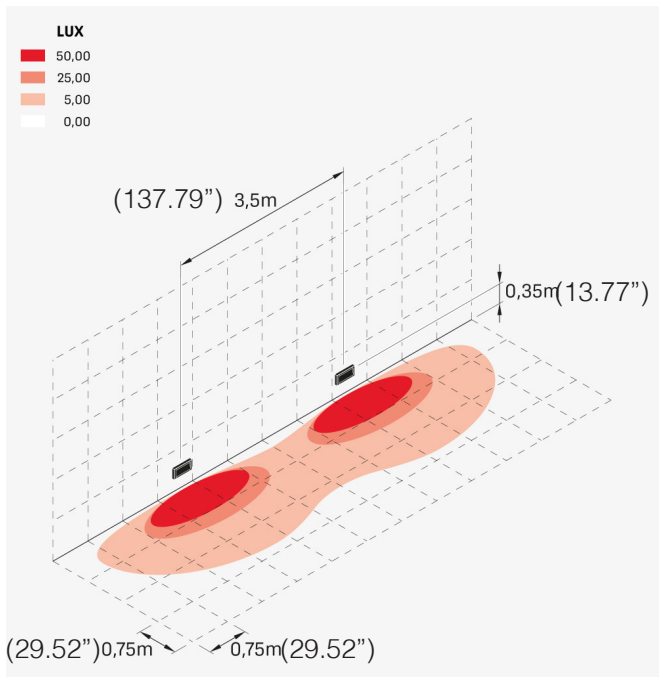

REFLEX™ RECTANGULAR TYPE:

WALL

PROJECT NAME:

SPECIFICATION SHEET

REFLEX™ RECTANGULAR TYPE:

WALL

PROJECT NAME:

Technical information:

Installation:	Wall
Material:	Aluminum
Source Type:	LED
Diffuser type:	Frosted glass
CRI:	>80
LB Factor:	L80B20 - 50.000h
Power consumption [Watt]	9
Source Lumen:	1300 lm
Delivered Lumen:	650 lm
Type of protection:	IP66