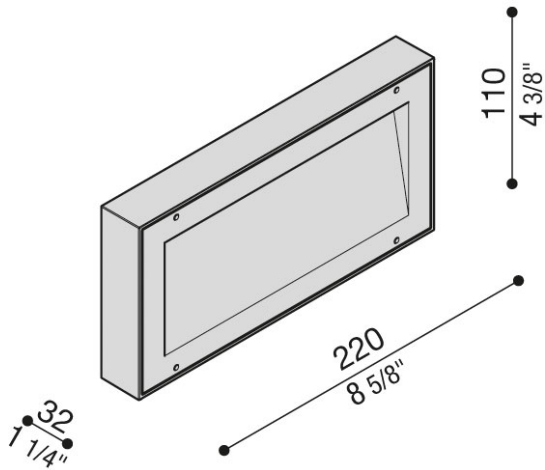

REFLEX™ RECTANGULAR TYPE:

WALL

PROJECT NAME:

SPECIFICATION SHEET

REFLEX™ RECTANGULAR TYPE:

WALL

PROJECT NAME:

Technical information:

Installation:	Wall
Material:	Aluminum
Source Type:	LED
Diffuser type:	Frosted glass
CRI:	>80
LB Factor:	L80B20 - 50.000h
Power consumption [Watt]	9
Source Lumen:	1300 lm
Delivered Lumen:	650 lm
Type of protection:	IP66