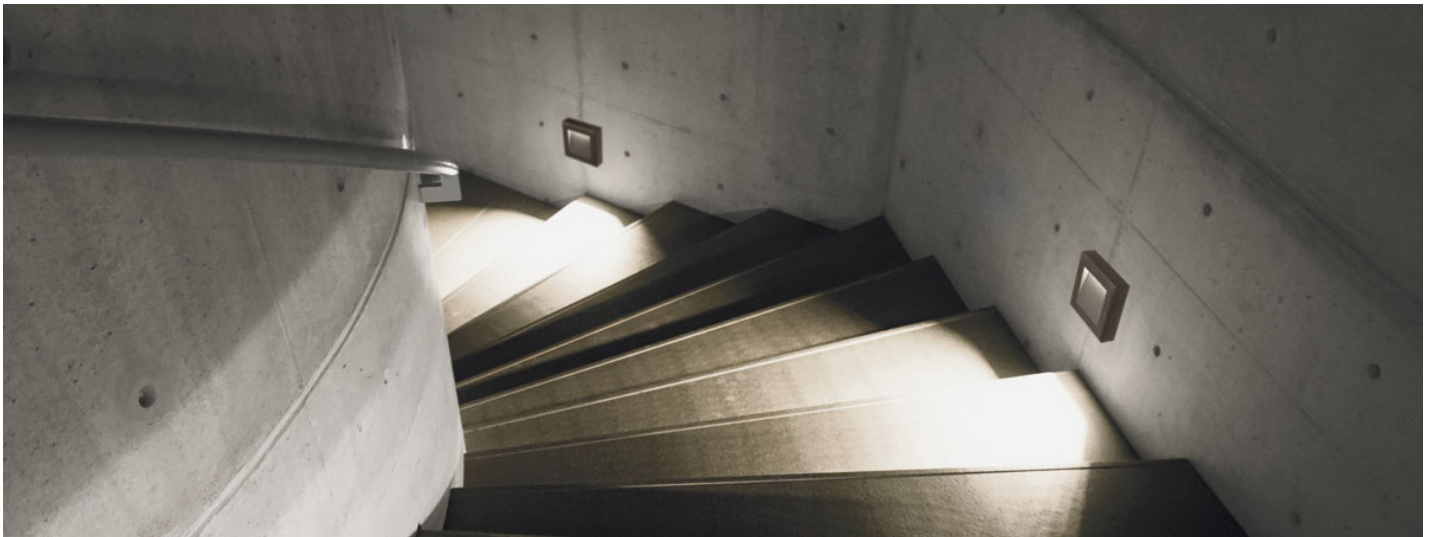

REFLEX™ SQUARE

WALL

TYPE:

PROJECT NAME:

SPECIFICATION SHEET