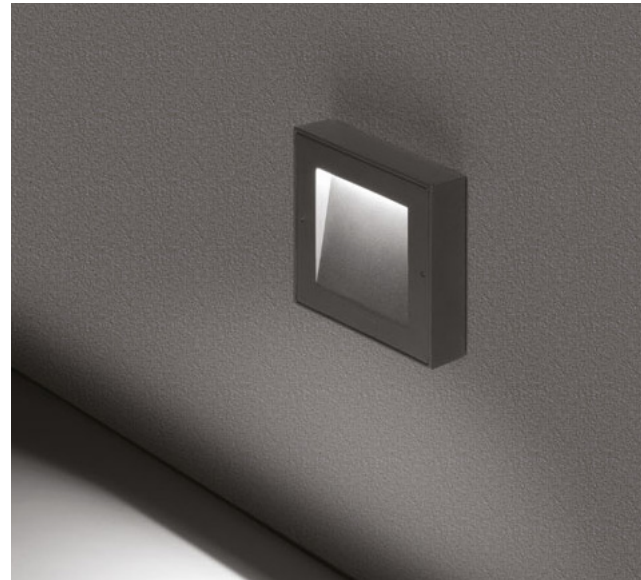

REFLEX™ SQUARE

WALL

TYPE:

PROJECT NAME:

SPECIFICATION SHEET

REFLEX™ SQUARE

WALL

TYPE:

PROJECT NAME:

Technical information:

Installation:	Wall
Material:	Aluminum
Source Type:	LED
Diffuser type:	Frosted glass
CRI:	>80
LB Factor:	L80B20 - 50.000h
Power consumption [Watt]	6
Source Lumen:	750 lm
Delivered Lumen:	375 lm
Type of protection:	IP66

SPECIFICATION SHEET

ORDERING INFO

Model (Order Code)	Structure Finish	LED	Dimming Options
<input type="radio"/> L53 REFLEXSQUARE	<input type="radio"/> BL: Black <input type="radio"/> CO: Corten <input type="radio"/> AN: Anthracite <input type="radio"/> GR: Grey <input type="radio"/> WH: White	<input type="radio"/> 2700K <input type="radio"/> 3000K <input type="radio"/> 4000K	<input type="radio"/> 120V LTE <input type="radio"/> 120V 0-10V <input type="radio"/> 277V 0-10V