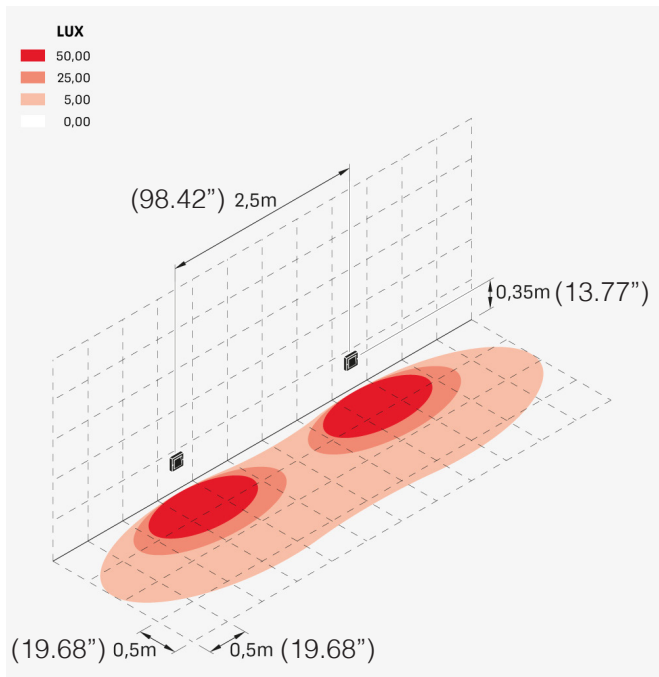

REFLEX™ SQUARE

WALL

TYPE:

PROJECT NAME:

SPECIFICATION SHEET

REFLEX™ SQUARE

WALL

TYPE:

PROJECT NAME:

Technical information:

Installation:	Wall
Material:	Aluminum
Source Type:	LED
Diffuser type:	Frosted glass
CRI:	>80
LB Factor:	L80B20 - 50.000h
Power consumption [Watt]	6
Source Lumen:	750 lm
Delivered Lumen:	375 lm
Type of protection:	IP66