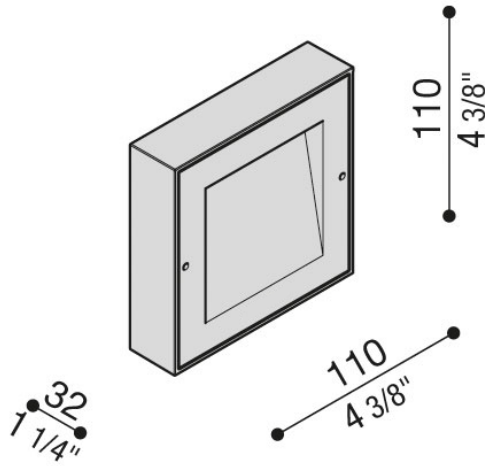

REFLEX™ SQUARE

WALL

TYPE:

PROJECT NAME:

SPECIFICATION SHEET

REFLEX™ SQUARE

WALL

TYPE:

PROJECT NAME:

Technical information:

Installation:	Wall
Material:	Aluminum
Source Type:	LED
Diffuser type:	Frosted glass
CRI:	>80
LB Factor:	L80B20 - 50.000h
Power consumption [Watt]	6
Source Lumen:	750 lm
Delivered Lumen:	375 lm
Type of protection:	IP66