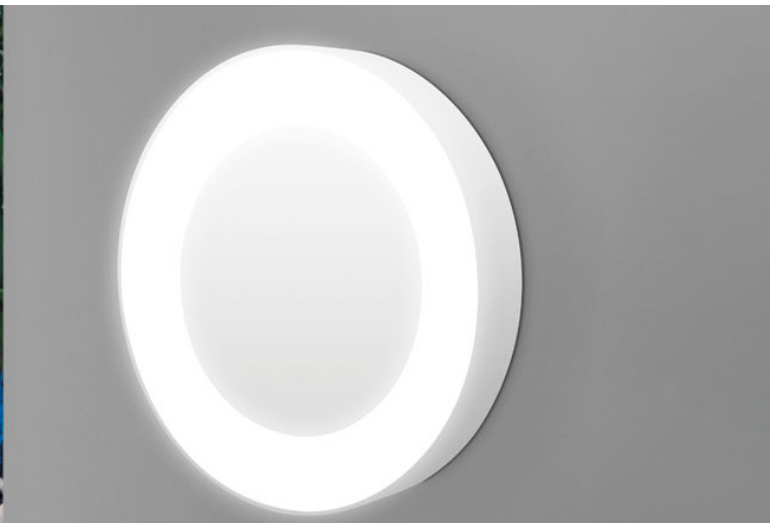

ROSCO™

CEILING / WALL

TYPE:

PROJECT NAME:

SPECIFICATION SHEET

Luminart®

WWW.LUMINARTLIGHTING.COM
Last updated:05/14/24

TYPE:

PROJECT NAME:

Technical information:

Installation:	Ceiling / Wall
Material:	Polycarbonate
Source type:	LED
Diffuser type:	Polycarbonate
CRI:	>80
LB Factor:	L80B20 - 50.000h
Power consumption [Watt]	25
Source Lumen:	3000 lm
Delivered Lumen:	1842 lm
Type of protection:	IP66

SPECIFICATION SHEET

ORDERING INFO

Model (Order Code)

L53 ROSCO330

Structure Finish

- BL: Black
- CO: Corten
- AN: Anthracite
- GR: Grey
- WH: White

LED

- 2700K
- 3000K
- 4000K