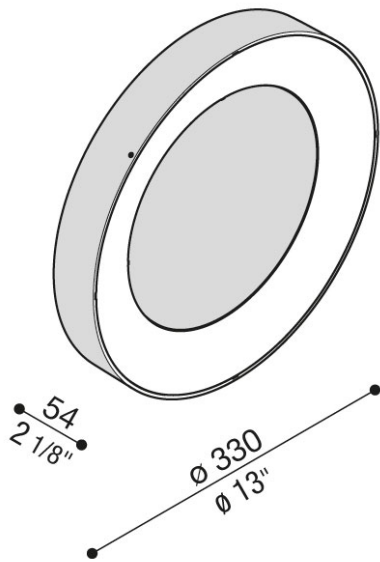

ROSCO™

CEILING / WALL

TYPE:

PROJECT NAME:

SPECIFICATION SHEET

Luminart®

WWW.LUMINARTLIGHTING.COM
Last updated:05/14/24

TYPE:

PROJECT NAME:

Technical information:

Installation:	Ceiling / Wall
Material:	Polycarbonate
Source type:	LED
Diffuser type:	Polycarbonate
CRI:	>80
LB Factor:	L80B20 - 50.000h
Power consumption [Watt]	25
Source Lumen:	3000 lm
Delivered Lumen:	1842 lm
Type of protection:	IP66

SPECIFICATION SHEET

ORDERING INFO

Model (Order Code)

L53 ROSCO330

Structure Finish

- BL: Black
- CO: Corten
- AN: Anthracite
- GR: Grey
- WH: White

LED

- 2700K
- 3000K
- 4000K