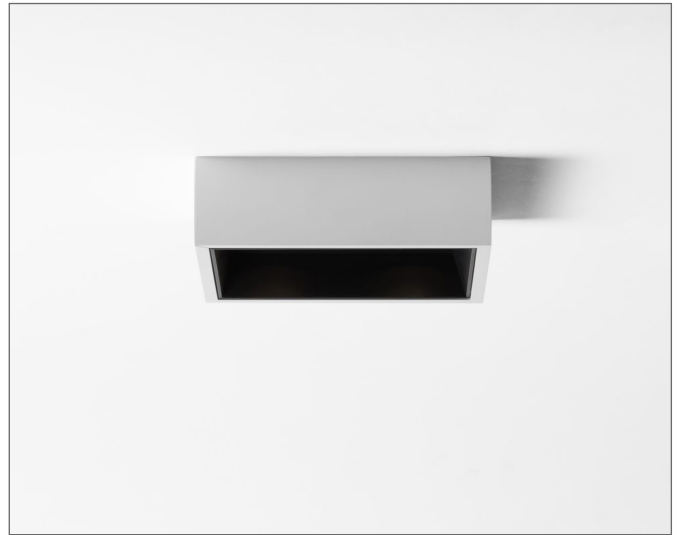

Power input, flux: 10W, 810lm

Color rendering / SDCM: CRI 90 / sdcM3

Installation: Surface mounted, ceiling

Materials: Aluminum

Ingress protection: IP20

Electrical: High efficiency electronic power supply, rated 50,000 hours 120V-277V

Finish options: Black, White, Terracotta, Ocean Grey, Warm Dust

Light source: LED

Color Temperature:

CRI 90 2700K
CRI 90 3000K
CRI 90 4000K

SPECIFICATION SHEET

ORDERING INFO

Model (Order Code)	Finish Options	Optic Options	LED	Dimming Options
<input type="radio"/> DOMINO16 L543.2022	<input type="radio"/> B: Black <input type="radio"/> W: White <input type="radio"/> T: Terracotta <input type="radio"/> OG: Ocean Grey <input type="radio"/> WD: Warm Dust	<input type="radio"/> 50: 50°	<input type="radio"/> 27: 2700K <input type="radio"/> 30: 3000K <input type="radio"/> 40: 4000K	<input type="radio"/> 120V LTE <input type="radio"/> 120V-277V 0-10V (Universal Voltage)

DOMINO™ 32

CEILING

TYPE:

PROJECT NAME:

The inspiration to design the Domino luminaire came from the starry sky - and here is the result. Have fun arranging, choose shapes and sizes. Create your own constellation in the interior!

Power input, flux: 37W, 3138lm

Color rendering / SDCM: CRI 90 / sdcM3

Installation: Surface mounted, ceiling

Materials: Aluminum

Ingress protection: IP20

Electrical: High efficiency electronic power supply, rated 50,000 hours 120V-277V