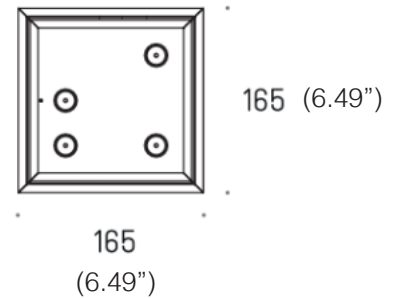

SPECIFICATION SHEET

ORDERING INFO

Model (Order Code)	Finish Options	Optic Options	LED	Dimming Options
☐ DOMINO16 L543.2022	☐ B: Black ☐ W: White ☐ T: Terracotta ☐ OG: Ocean Grey ☐ WD: Warm Dust	☐ 50: 50°	☐ 27: 2700K ☐ 30: 3000K ☐ 40: 4000K	☐ 120V LTE ☐ 120V-277V 0-10V (Universal Voltage)