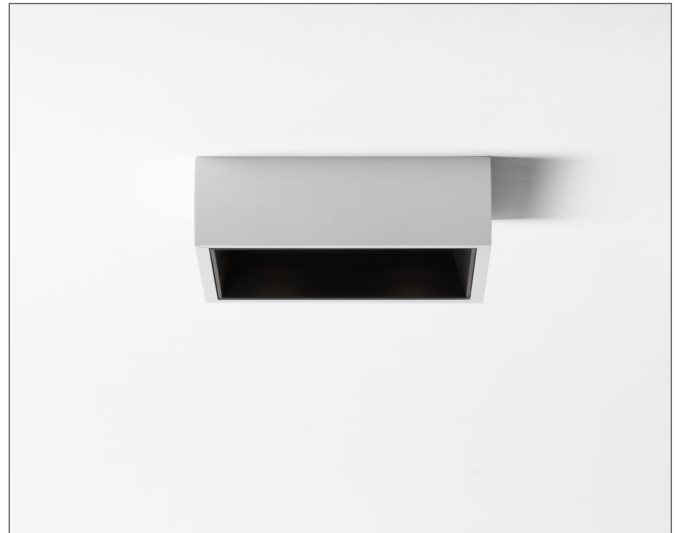

DOMINO™

CEILING

TYPE:

PROJECT NAME:

SPECIFICATION SHEET

DOMINO™ 16

CEILING

TYPE:

PROJECT NAME:

The inspiration to design the Domino luminaire came from the starry sky - and here is the result. Have fun arranging, choose shapes and sizes. Create your own constellation in the interior!

Power input, flux: 10W, 810lm

Color rendering / SDCM: CRI 90 / sdcM3

Installation: Surface mounted, ceiling

Materials: Aluminum

Ingress protection: IP20

Electrical: High efficiency electronic power supply, rated 50,000 hours 120V-277V

Power input, flux: 37W, 3138lm

Color rendering / SDCM: CRI 90 / sdcM3

Installation: Surface mounted, ceiling

Materials: Aluminum

Ingress protection: IP20

Electrical: High efficiency electronic power supply, rated 50,000 hours 120V-277V