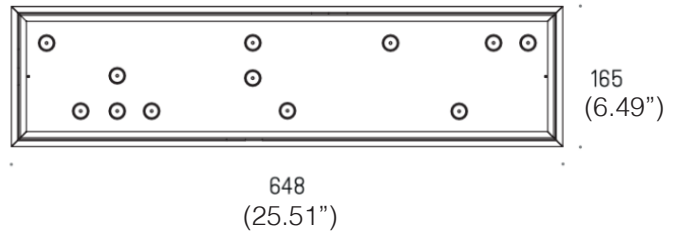

SPECIFICATION SHEET

ORDERING INFO

Model (Order Code)	Finish Options	Optic Options	LED	Dimming Options
☐ DOMINO64 L543.2026	☐ B: Black ☐ W: White ☐ T: Terracotta ☐ OG: Ocean Grey ☐ WD: Warm Dust	☐ 50: 50°	☐ 27: 2700K ☐ 30: 3000K ☐ 40: 4000K	☐ 120V LTE ☐ 120V-277V 0-10V (Universal Voltage)