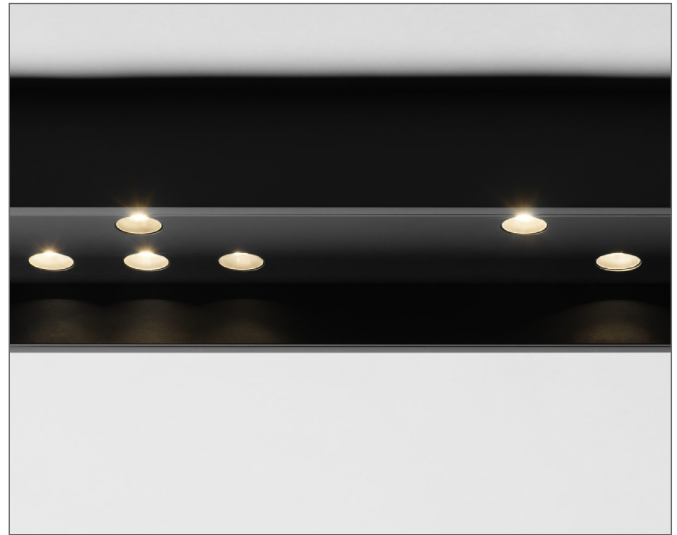

DOMINO™ 64

CEILING

TYPE:

PROJECT NAME:

The inspiration to design the Domino luminaire came from the starry sky - and here is the result. Have fun arranging, choose shapes and sizes. Create your own constellation in the interior!

Power input, flux: 39W, 2880lm

Color rendering / SDCM: CRI 90 / sdcM3

Installation: Surface mounted, ceiling

Materials: Aluminum

Ingress protection: IP20

Electrical: High efficiency electronic power supply, rated 50,000 hours 120V-277V

Finish options: Black, White, Terracotta, Ocean Grey, Warm Dust

Light source: LED

Color Temperature:

- CRI 90 2700K
- CRI 90 3000K
- CRI 90 4000K