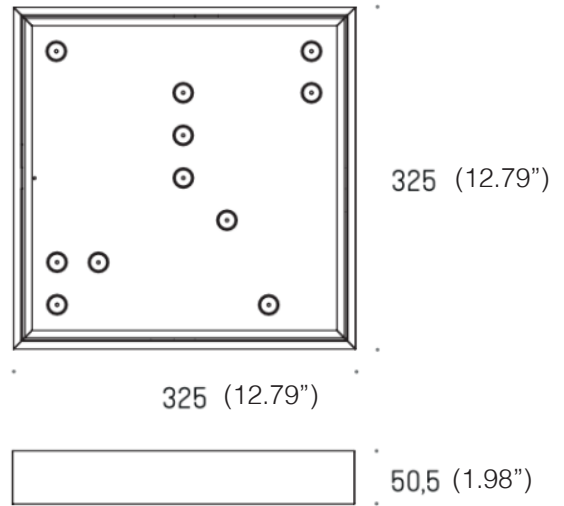

SPECIFICATION SHEET

ORDERING INFO

Model (Order Code)	Finish Options	Optic Options	LED	Dimming Options
☐ DOMINO32 L543.2024	☐ B: Black ☐ W: White ☐ T: Terracotta ☐ OG: Ocean Grey ☐ WD: Warm Dust	☐ 50: 50°	☐ 27: 2700K ☐ 30: 3000K ☐ 40: 4000K	☐ 120V LTE ☐ 120V-277V 0-10V (Universal Voltage)