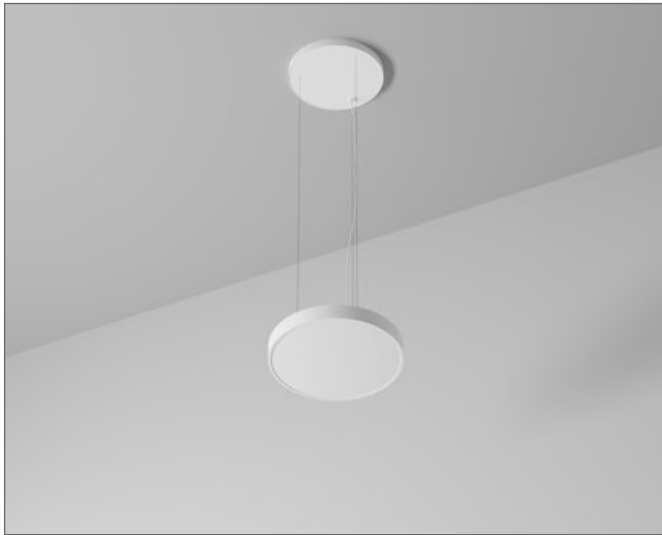

**FLOT™**  
SUSPENSION

**TYPE:**

**PROJECT NAME:**

SPECIFICATION SHEET

# FLOT™ 40

SUSPENSION

TYPE:

PROJECT NAME:

Flot is the hanging cousin of the Flot model. Its minimalist design will appeal to enthusiasts of modern interiors, and thanks to its high efficiency, it will shine brightly with the lowest possible power consumption.

**Power input, flux:** LED 21.1W, 2407lm

**Color rendering / SDCM:** CRI 90 / sdc3

**Installation:** Suspension

**Materials:** Aluminum, polyamide

**Ingress protection:** IP20

**Electrical:** High efficiency electronic power supply, rated 72,000 hours 120V-277V

# FLOT™ 55

SUSPENSION

TYPE:

PROJECT NAME:

Flot is the hanging cousin of the Flot model. Its minimalist design will appeal to enthusiasts of modern interiors, and thanks to its high efficiency, it will shine brightly with the lowest possible power consumption.