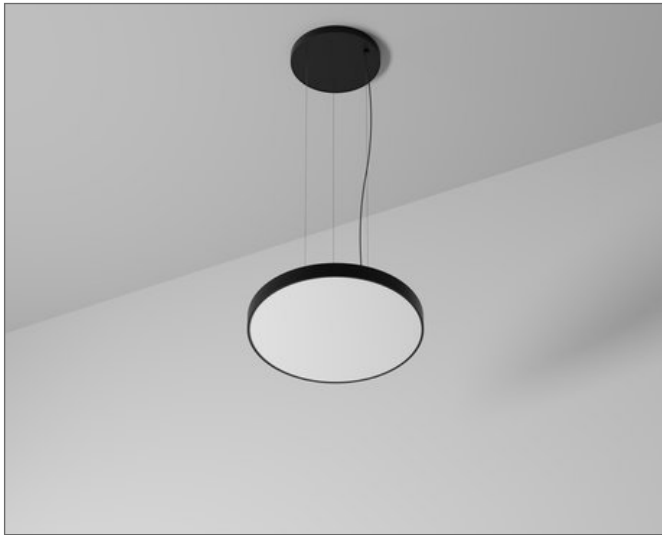

# FLOT™ 40

SUSPENSION

TYPE:

PROJECT NAME:

Flot is the hanging cousin of the Flot model. Its minimalist design will appeal to enthusiasts of modern interiors, and thanks to its high efficiency, it will shine brightly with the lowest possible power consumption.

# FLOT™ 55

SUSPENSION

TYPE:

PROJECT NAME:

Flot is the hanging cousin of the Flot model. Its minimalist design will appeal to enthusiasts of modern interiors, and thanks to its high efficiency, it will shine brightly with the lowest possible power consumption.