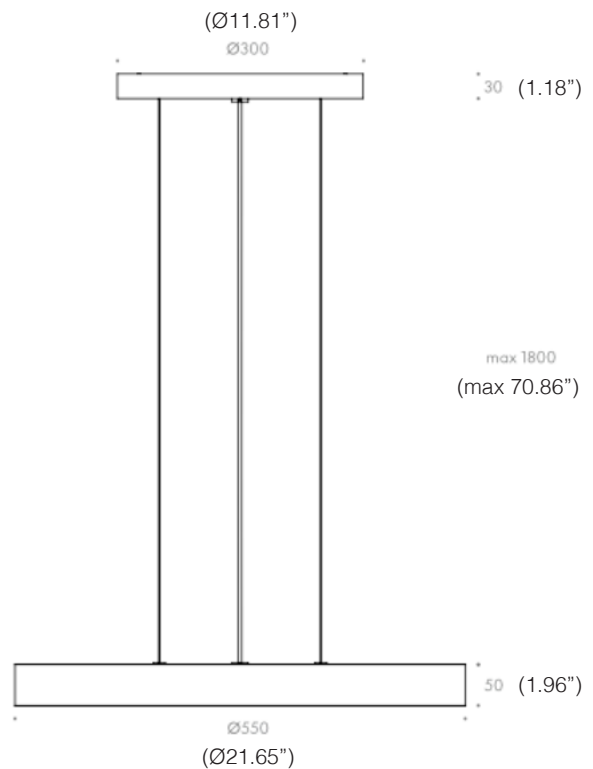

**Power input, flux:** LED 49.7W, 10229lm

**Color rendering / SDCM:** CRI 90 / sdc3

**Installation:** Suspension

**Materials:** Aluminum, polyamide

**Ingress protection:** IP20

**Electrical:** High efficiency electronic power supply, rated 72,000 hours 120V-277V

**Finish options:** Black, White

**Light source:** LED

**Color Temperature:**

CRI 90 3000K

CRI 90 4000K

**Optic:** Diffusing 108°

SPECIFICATION SHEET