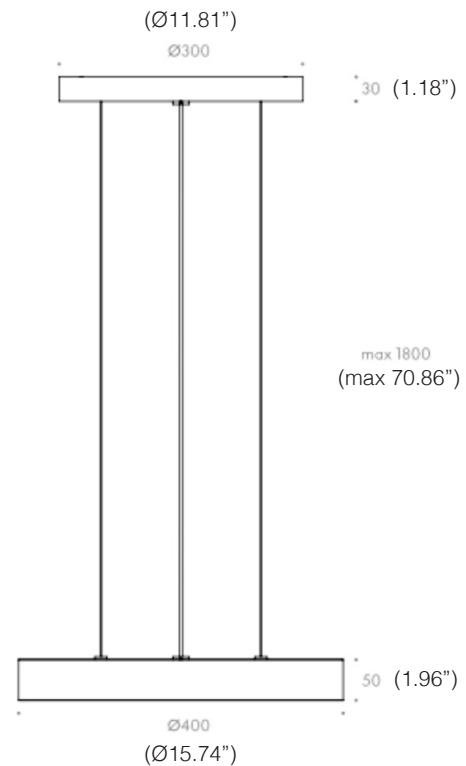

**Power input, flux:** LED 21.1W, 2407lm

**Color rendering / SDCM:** CRI 90 / sdc3

**Installation:** Suspension

**Materials:** Aluminum, polyamide

**Ingress protection:** IP20

**Electrical:** High efficiency electronic power supply, rated 72,000 hours 120V-277V

**Finish options:** Black, White

**Light source:** LED

**Color Temperature:**

CRI 90 3000K

CRI 90 4000K

**Optic:** Diffusing 107°