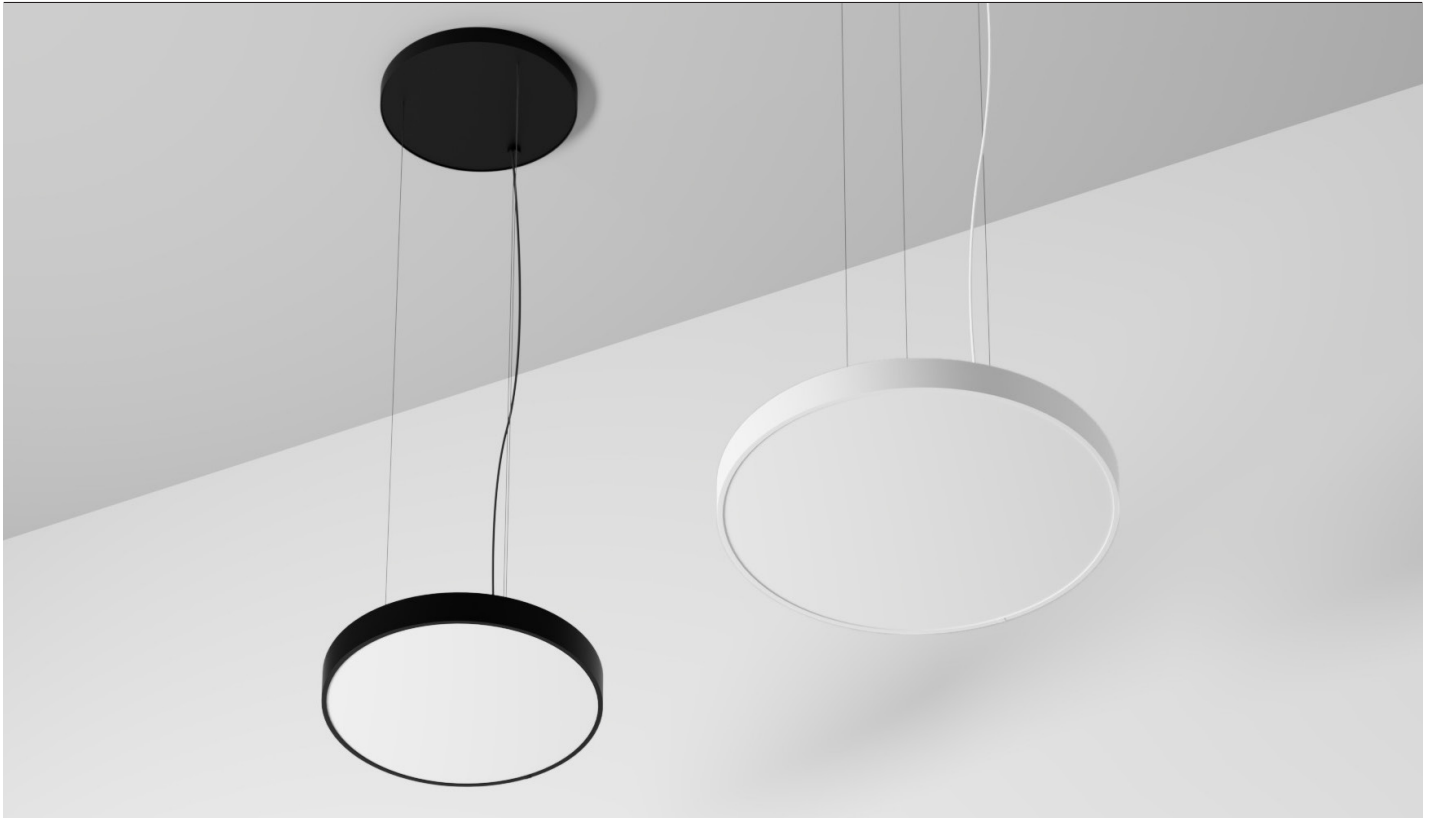

**FLOT™**  
SUSPENSION

**TYPE:**

**PROJECT NAME:**

SPECIFICATION SHEET

# FLOT™ 40

SUSPENSION

TYPE:

PROJECT NAME:

Flot is the hanging cousin of the Flot model. Its minimalist design will appeal to enthusiasts of modern interiors, and thanks to its high efficiency, it will shine brightly with the lowest possible power consumption.

**Power input, flux:** LED 21.1W, 2407lm

**Color rendering / SDCM:** CRI 90 / sdc3

**Installation:** Suspension

**Materials:** Aluminum, polyamide

**Ingress protection:** IP20

**Electrical:** High efficiency electronic power supply, rated 72,000 hours 120V-277V

# FLOT™ 55

SUSPENSION

TYPE:

PROJECT NAME:

Flot is the hanging cousin of the Flot model. Its minimalist design will appeal to enthusiasts of modern interiors, and thanks to its high efficiency, it will shine brightly with the lowest possible power consumption.