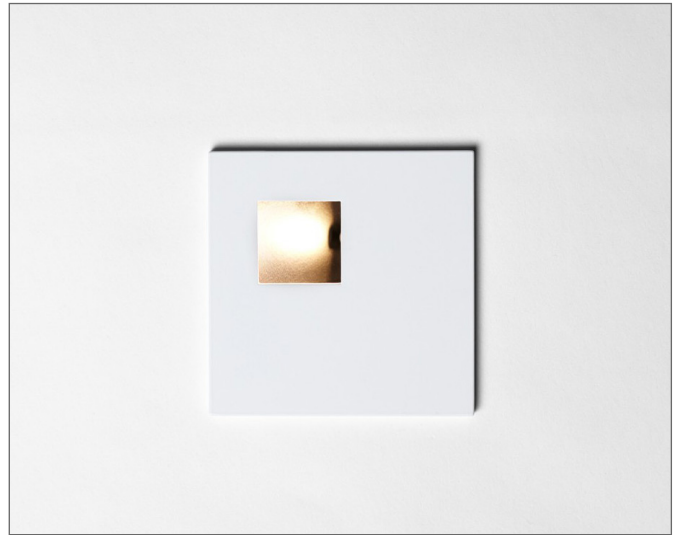

PEEP™

WALL

TYPE:

PROJECT NAME:

Peep is a step luminaire designed to illuminate communication routes and individual steps of stairs. It has the shape of a flat square with a side of 80 mm, with a small light source placed asymmetrically. By illuminating the floor pointwise, it provides comfort for movement in the dark and also effectively emphasizes interior design elements.

Power input, flux: LED 2.5W 20lm

Color rendering / SDCM: CRI 90 / sdc3

Installation: flush mounted, wall

Materials: Aluminum, steel

Ingress protection: IP20

Electrical: High efficiency electronic power supply, rated 50,000 hours 120V-277V

Velvet options:
Black, White

Light source: LED

Color Temperature:
CRI 90 3000K

ORDERING INFO

Model (Order Code)

PEEP L544.0317.12.930

Main Body Finish Options

B: Black
 W: White