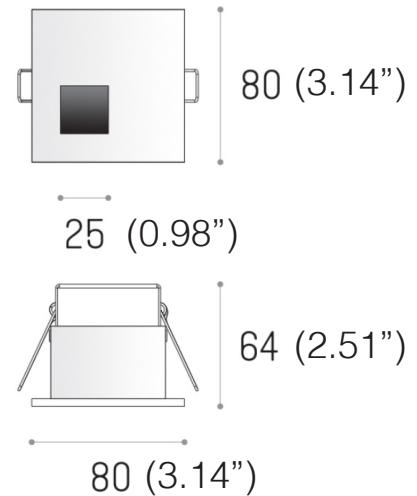

PEEP™

WALL

TYPE:

PROJECT NAME:

Peep is a step luminaire designed to illuminate communication routes and individual steps of stairs. It has the shape of a flat square with a side of 80 mm, with a small light source placed asymmetrically. By illuminating the floor pointwise, it provides comfort for movement in the dark and also effectively emphasizes interior design elements.

Power input, flux: LED 2.5W 20lm

Color rendering / SDCM: CRI 90 / sdc3

Installation: flush mounted, wall

Materials: Aluminum, steel

Ingress protection: IP20

Electrical: High efficiency electronic power supply, rated 50,000 hours 120V-277V

Velvet options:
Black, White

Light source: LED

Color Temperature:
CRI 90 3000K

ORDERING INFO

Model (Order Code)

PEEP L544.0317.12.930

Main Body Finish Options

B: Black
 W: White