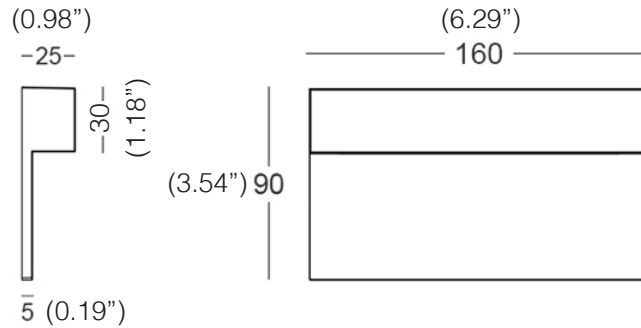

POCKET™ MEDIUM

RECESSED

TYPE:

PROJECT NAME:

FIXTURE SPECIFICATIONS

ASSEMBLY / USAGE

Wall recessed installation

PROTECTION

IP 65 - IK 07

BODY

Die-cast aluminum

SCREEN

Pointed glass

SEALS

Molded silicone gasket UV Resist

SCREWS

Stainless steel A2

PAINT / FINISHING

Anti-corrosive UV stabilised polyester powder

ELECTRICAL SPECIFICATIONS

POWER SUPPLY

24Vdc

ABSORBED POWER

4W

CCT LED

2700K / 3000k / 4000k

SOURCE FLUX

560 lm

FIXTURE SOURCE

310 lm

APPARENT EFFICIENCY

55 %

OPERATING TA

50 °

CRI

80

STEP MACADAM

3

LIFE TIME TM-21

L80B10 50000h

BEAM OPENING

Diffuse