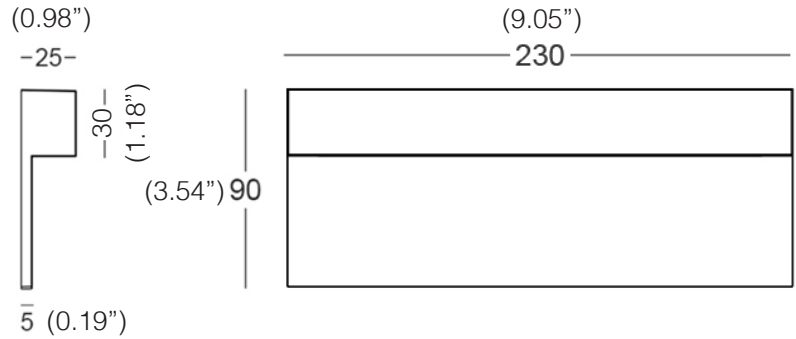

POCKET™ LARGE

RECESSED

TYPE:

PROJECT NAME:

FIXTURE SPECIFICATIONS

ASSEMBLY / USAGE

Wall recessed installation

PROTECTION

IP 65 - IK 07

BODY

Die-cast aluminum

SCREEN

Pointed glass

SEALS

Molded silicone gasket UV Resist

SCREWS

Stainless steel A2

PAINT / FINISHING

Anti-corrosive UV stabilised polyester powder

ELECTRICAL SPECIFICATIONS

POWER SUPPLY

24Vdc

ABSORBED POWER

6W

CCT LED

2700K / 3000K / 4000K

SOURCE FLUX

840 lm

FIXTURE SOURCE

460 lm

APPARENT EFFICIENCY

55 %

OPERATING TA

50 °

CRI

80

STEP MACADAM

3

LIFE TIME TM-21

L80B10 50000h