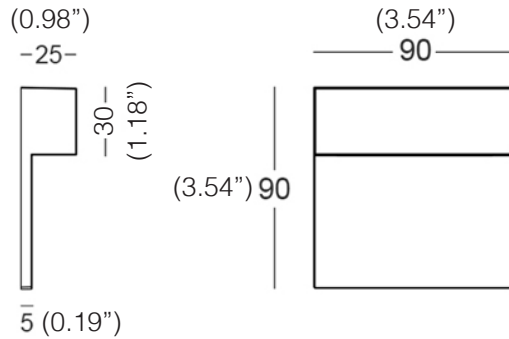

POCKET™ SMALL

RECESSED

TYPE:

PROJECT NAME:

FIXTURE SPECIFICATIONS

ASSEMBLY / USAGE

Wall recessed installation

PROTECTION

IP 65 - IK 07

BODY

Die-cast aluminum

SCREEN

Pointed glass

SEALS

Molded silicone gasket UV Resist

SCREWS

Stainless steel A2

PAINT / FINISHING

Anti-corrosive UV stabilised polyester powder

ELECTRICAL SPECIFICATIONS

POWER SUPPLY

24Vdc

ABSORBED POWER

2W

SOURCE

LED

CCT LED

2700K / 3000K / 4000K

SOURCE FLUX

280 lm

FIXTURE SOURCE

160 lm

APPARENT EFFICIENCY

57 %

OPERATING TA

50 °

CRI

80

STEP MACADAM

3

LIFE TIME TM-21

L80B10 50000h