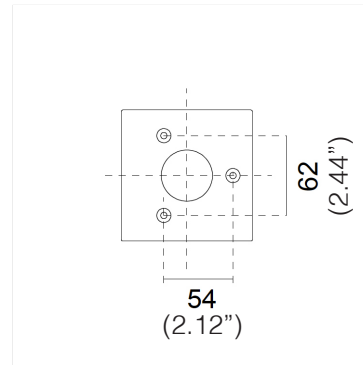

UP & DOWN™ Q

CEILING

TYPE:

PROJECT NAME:

FIXTURE SPECIFICATIONS

ASSEMBLY / USAGE

Ceiling installation

PROTECTION

IP 65 - IK 07

BODY

Die-cast aluminum

SCREEN

Tempered extra-clear glass 6mm (0.23") with silk-screen printing

SEALS

Closed-cell EPDM rubber

SCREWS

Stainless steel A2

PAINT / FINISHING

Anti-corrosive UV stabilised polyester powder

ELECTRICAL SPECIFICATIONS

POWER SUPPLY

120-277Vac 50/60Hz

DRIVER

Built-in

POWER MODULE LED

11W

ABSORBED POWER

13W

SOURCE

LED COB

APPARENT EFFICIENCY

91 %

INSULATION CLASS

I

OVERVOLTAGE PROTECTION

2kv-4kv

CRI

>80

STEP MACADAM

3

LIFE TIME TM-21

L80B10 50000h

PHOTOBIOLOGICAL RISK

RG1

COLORS

00
PURE
WHITE RAL
9016

01
BLACK RAL
9005

10
WHITE RAL
9010

24
BRONZE

25
RUST

30
ANTHRACITE

35
SLATE
GREY

40
GREY RAL
9006

SPECIFICATION SHEET

Luminart®

WWW.LUMINARTLIGHTING.COM
Last updated: 07/08/24