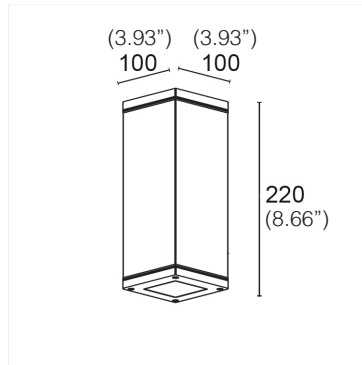

UP & DOWN™ Q

CEILING

TYPE:

PROJECT NAME:

FIXTURE SPECIFICATIONS

ASSEMBLY / USAGE

Ceiling installation

PROTECTION

IP 65 - IK 07

BODY

Die-cast aluminum

SCREEN

Tempered extra-clear glass 6mm (0.23") with silk-screen printing

SEALS

Closed-cell EPDM rubber

SCREWS

Stainless steel A2

PAINT / FINISHING

Anti-corrosive UV stabilised polyester powder

ELECTRICAL SPECIFICATIONS

POWER SUPPLY

120-277Vac 50/60Hz

DRIVER

Built-in

POWER MODULE LED

11W

ABSORBED POWER

13W

SOURCE

LED COB

APPARENT EFFICIENCY

91 %

INSULATION CLASS

I

OVERVOLTAGE PROTECTION

2kv-4kv

CRI

>80

STEP MACADAM

3

LIFE TIME TM-21

L80B10 50000h

PHOTOBIOLOGICAL RISK

RG1

COLORS

00
PURE
WHITE RAL
9016

01
BLACK RAL
9005

10
WHITE RAL
9010

24
BRONZE

25
RUST

30
ANTHRACITE

35
SLATE
GREY

40
GREY RAL
9006

SPECIFICATION SHEET

Luminart®

WWW.LUMINARTLIGHTING.COM
Last updated: 07/08/24