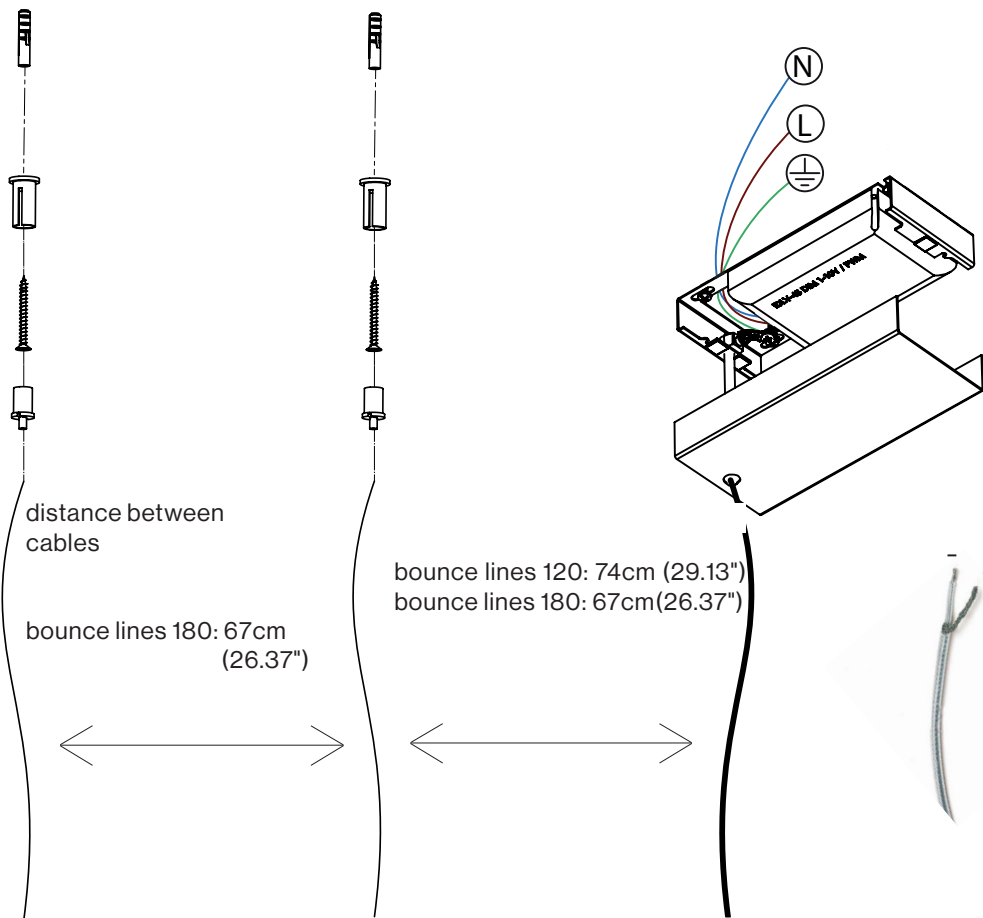

BOUNCE LINES L

INSTALLATION INSTRUCTIONS

TYPE:

PAGE: 3 of 3

PROJECT NAME:

BOUNCE L 180

CLEANING: only use a dampened soft cloth,
no aggressive cleaning detergent or solvents with alcohol and chemicals.

INSTALLATION SHEET