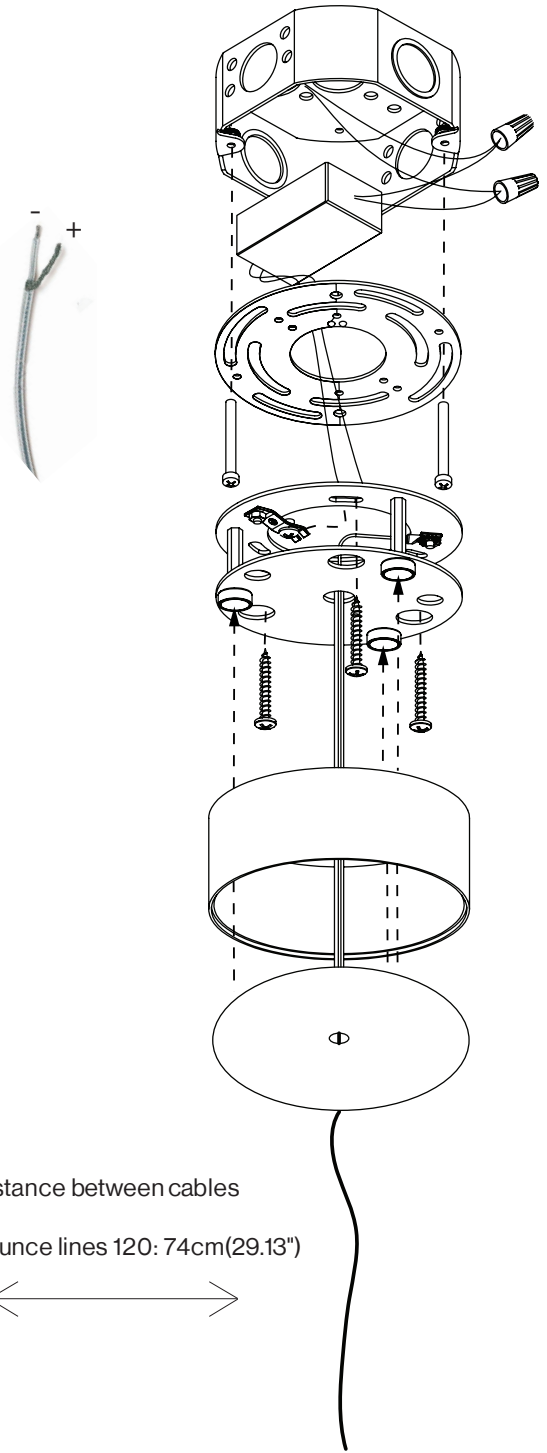

BOUNCE LINES S

INSTALLATION INSTRUCTIONS

TYPE:

PAGE: 1 of 3

PROJECT NAME:

BOUNCE S 120

CLEANING: only use a dampened soft cloth,
no aggressive cleaning detergent or solvents with alcohol and chemicals.

BOUNCE LINES M

INSTALLATION INSTRUCTIONS

TYPE:

PAGE: 2 of 3

PROJECT NAME:

CLEANING: only use a dampened soft cloth,
no aggressive cleaning detergent or solvents with alcohol and chemicals.

BOUNCE LINES L

INSTALLATION INSTRUCTIONS