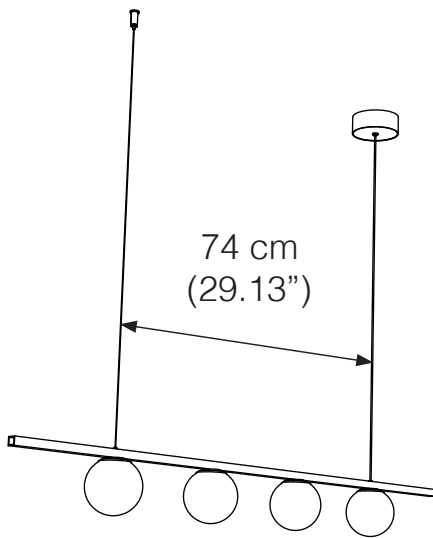

BOUNCE LINES S

INSTALLATION INSTRUCTIONS

TYPE:

PAGE: 1 of 3

PROJECT NAME:

BOUNCE S 120

CLEANING: only use a dampened soft cloth,
no aggressive cleaning detergent or solvents with alcohol and chemicals.

BOUNCE LINES M