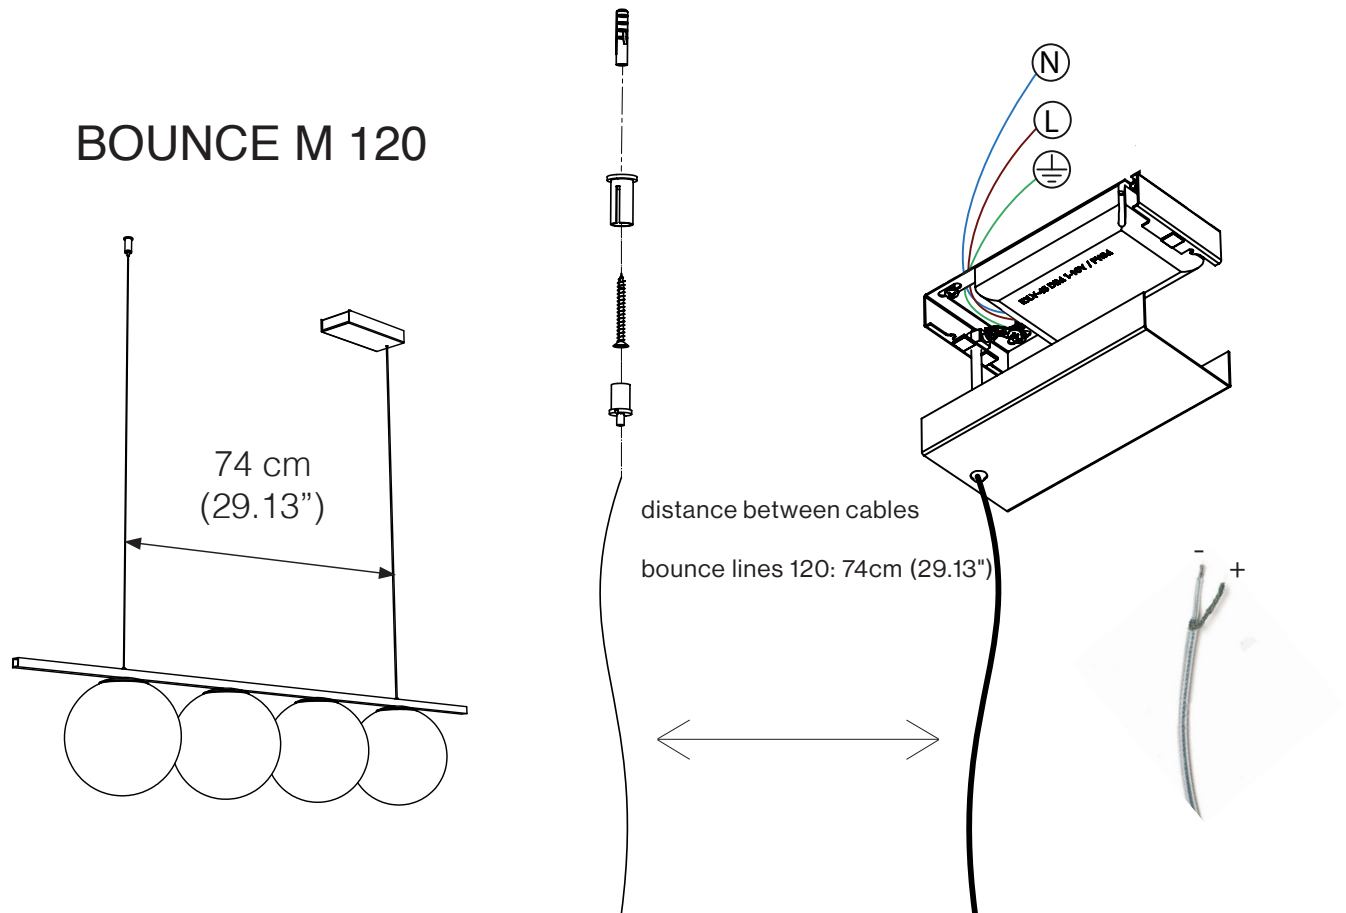

BOUNCE LINES M

INSTALLATION INSTRUCTIONS

TYPE:

PAGE: 2 of 3

PROJECT NAME:

CLEANING: only use a dampened soft cloth,
no aggressive cleaning detergent or solvents with alcohol and chemicals.