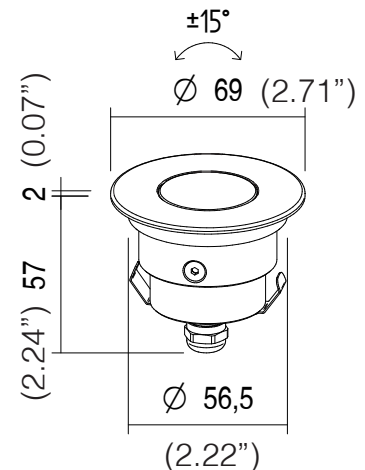

BRITE™ ADJUSTABLE

RECESSED

TYPE:

PROJECT NAME:

LIGHTING FEATURES

LED COLOUR	2700K, 3000K, 4000K, Red, Green, Blue
CRI	>80 (2700K, 3000K, 4000K)
OPTICS	10°, 36°, 60°
3000K REAL OUTPUT FLUX	2,2W 145lm 36°
AVERAGE LED LIFE	50.000h L80 B10

MECHANICAL FEATURES

WEIGHT **kg 0,27**

FINISHES *Steel*

INSTALLATION *Recessed in ground with housing box, recessed in brickwork with housing box, adjustable from the outside through Allen key set screw*

MATERIAL *Anticorodal anodized aluminum body, anodized aluminum or AISI 316L stainless steel trim, transparent tempered glass and PMMA lens*

GENERAL FEATURES

OPERATING TEMPERATURE **-10°C +45°C**

INGRESS PROTECTION **IP67**

IMPACT RESISTANCE **IK08**

GLOW WIRE TEST **960°C**

CLASS **II**

ORDERING INFO

Model (Order Code)	Structure Finish	Optic Options	Accessories	LED	Remote Driver
☐ BRITEAUDJUSTABLE 2.2W	☐ S: AISI 316L ☐ Stainless Steel ☐ Marine Grade	☐ 10: 10° ☐ 36: 36° ☐ 60: 60°	☐ CA050: Housing Box	☐ 27: 2700K ☐ 30: 3000K ☐ 40: 4000K ☐ R: Red ☐ G: Green ☐ B: Blue	☐ 120V LTE ☐ 120-277V 0-10V

SPECIFICATION SHEET