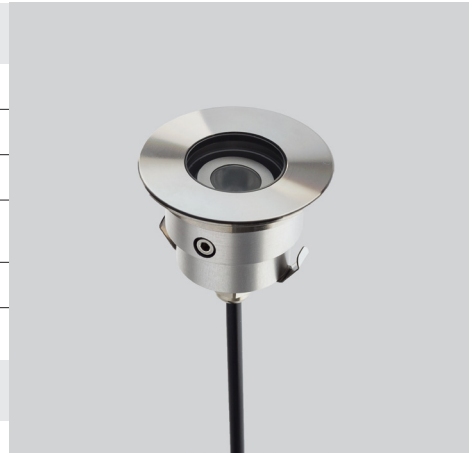

BRITE™ ADJUSTABLE

RECESSED

TYPE:

PROJECT NAME:

LIGHTING FEATURES

LED COLOUR	2700K, 3000K, 4000K, Red, Green, Blue
CRI	>80 (2700K, 3000K, 4000K)
OPTICS	10°, 36°, 60°
3000K REAL OUTPUT FLUX	2,2W 145lm 36°
AVERAGE LED LIFE	50.000h L80 B10

MECHANICAL FEATURES

WEIGHT **kg 0,27**

FINISHES *Steel*

INSTALLATION *Recessed in ground with housing box, recessed in brickwork with housing box, adjustable from the outside through Allen key set screw*

MATERIAL *Anticorodal anodized aluminum body, anodized aluminum or AISI 316L stainless steel trim, transparent tempered glass and PMMA lens*

GENERAL FEATURES

OPERATING TEMPERATURE **-10°C +45°C**

INGRESS PROTECTION **IP67**

IMPACT RESISTANCE **IK08**

GLOW WIRE TEST **960°C**

CLASS **II**

ORDERING INFO

Model (Order Code)	Structure Finish	Optic Options	Accessories	LED	Remote Driver
<input type="radio"/> BRITEAUDJUSTABLE 2.2W	<input type="radio"/> S: AISI 316L <input type="radio"/> Stainless Steel <input type="radio"/> Marine Grade	<input type="radio"/> 10: 10° <input type="radio"/> 36: 36° <input type="radio"/> 60: 60°	<input type="radio"/> CA050: Housing Box	<input type="radio"/> 27: 2700K <input type="radio"/> 30: 3000K <input type="radio"/> 40: 4000K <input type="radio"/> R: Red <input type="radio"/> G: Green <input type="radio"/> B: Blue	<input type="radio"/> 120V LTE <input type="radio"/> 120-277V 0-10V