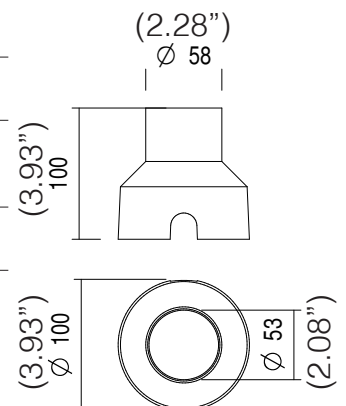

# BRITE™ MAXI

RECESSED - ACCESSORIE

TYPE:

PROJECT NAME:

CODE	ML053
TPOLOGY	Torsion spring  kg 0,001
MATERIAL	Stainless steel

CODE	CAW53
TPOLOGY	Housing box  kg 0,09
MATERIAL	PVC

CODE	CAI53
TPOLOGY	Housing box  kg 0,06
MATERIAL	ABS