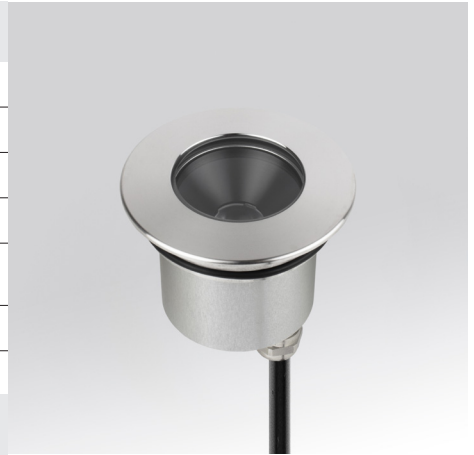

BRITE™ MAXI

RECESSED

TYPE:

PROJECT NAME:

LIGHTING FEATURES

LED COLOUR	2700K, 3000K, 4000K
CRI	>80 (2700K, 3000K, 4000K)
OPTICS	18°, 32°, 45°, 18°x39°
UGR	<19
3000K REAL OUTPUT FLUX	6,5W 472lm 32°
AVERAGE LED LIFE	50.000h L80 B10

MECHANICAL FEATURES

WEIGHT	Kg 0,35
FINISHES	Anodized aluminum, Steel
INSTALLATION	Recessed on ground with housing box, recessed on plasterboard or wood with springs, recessed on brickwork with housing box
MATERIAL	Anticorodal anodized aluminum body, AISI 316L stainless steel trim, transparent tempered glass and PMMA lens

GENERAL FEATURES

OPERATING TEMPERATURE	-10°C +45°C
INGRESS PROTECTION	IP67
IMPACT RESISTANCE	IK08
GLOW WIRE TEST	960°C
CLASS	II

SPECIFICATION SHEET

ORDERING INFO

Model (Order Code)	Structure Finish	Optic Options	Accessories	Filter Options	LED	Remote Driver
☐ BRITEMAXI 6.5W	☐ A: Anodized Aluminum ☐ S: AISI 316L Stainless Steel Marine Grade	☐ 18: 18° ☐ 32: 32° ☐ 45: 45° ☐ 1839: 18° x 39°	☐ ML053: Torsion Spring ☐ CAW53: Housing Box ☐ CAI53: Housing Box	☐ HC: Honeycombo ☐ BC: Black & Clear	☐ 27: 2700K ☐ 30: 3000K ☐ 40: 4000K	☐ 120V LTE ☐ 120-277V 0-10V