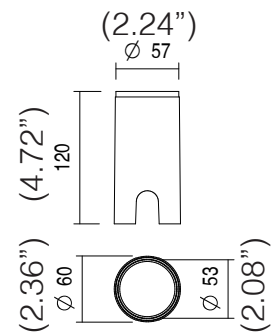

# BRITE™ MAXI

RECESSED - ACCESSORIE

TYPE:

PROJECT NAME:

CODE	ML053
TPOLOGY	Torsion spring  kg 0,001
MATERIAL	Stainless steel

CODE	CAW53
TPOLOGY	Housing box  kg 0,09
MATERIAL	PVC

CODE	CAI53
TPOLOGY	Housing box  kg 0,06
MATERIAL	ABS