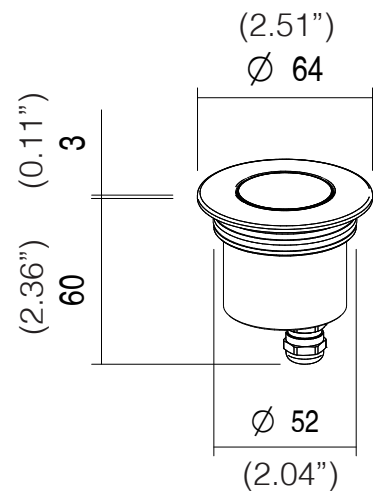

BRITE™ MAXI

RECESSED

TYPE:

PROJECT NAME:

LIGHTING FEATURES

LED COLOUR	2700K, 3000K, 4000K
CRI	>80 (2700K, 3000K, 4000K)
OPTICS	18°, 32°, 45°, 18°x39°
UGR	<19
3000K REAL OUTPUT FLUX	6,5W 472lm 32°
AVERAGE LED LIFE	50.000h L80 B10

MECHANICAL FEATURES

WEIGHT	Kg 0,35
FINISHES	Anodized aluminum, Steel
INSTALLATION	Recessed on ground with housing box, recessed on plasterboard or wood with springs, recessed on brickwork with housing box
MATERIAL	Anticorodal anodized aluminum body, AISI 316L stainless steel trim, transparent tempered glass and PMMA lens

GENERAL FEATURES

OPERATING TEMPERATURE	-10°C +45°C
INGRESS PROTECTION	IP67
IMPACT RESISTANCE	IK08
GLOW WIRE TEST	960°C
CLASS	II

SPECIFICATION SHEET

ORDERING INFO

Model (Order Code)	Structure Finish	Optic Options	Accessories	Filter Options	LED	Remote Driver
☐ BRITEMAXI 6.5W	☐ A: Anodized Aluminum ☐ S: AISI 316L Stainless Steel Marine Grade	☐ 18: 18° ☐ 32: 32° ☐ 45: 45° ☐ 1839: 18° x 39°	☐ ML053: Torsion Spring ☐ CAW53: Housing Box ☐ CAI53: Housing Box	☐ HC: Honeycombo ☐ BC: Black & Clear	☐ 27: 2700K ☐ 30: 3000K ☐ 40: 4000K	☐ 120V LTE ☐ 120-277V 0-10V