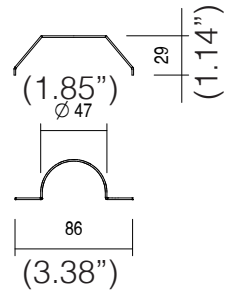

BRITE™ MAXI

RECESSED - ACCESSORIE

TYPE:

PROJECT NAME:

CODE	ML053
TPOLOGY	Torsion spring kg 0,001
MATERIAL	Stainless steel