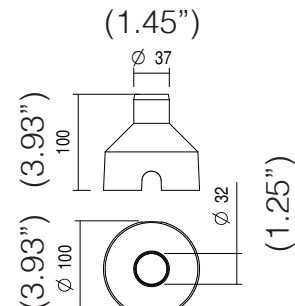

CODE	CAI32
TPOLOGY	Housing box kg 0,06
MATERIAL	ABS