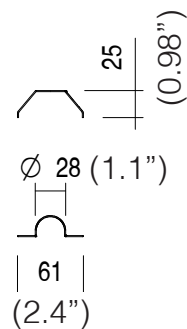

BRITE™

RECESSED - ACCESSORIE

TYPE:

PROJECT NAME:

CODE	ML032
TPOLOGY	Torsion spring kg 0,001
MATERIAL	Stainless steel