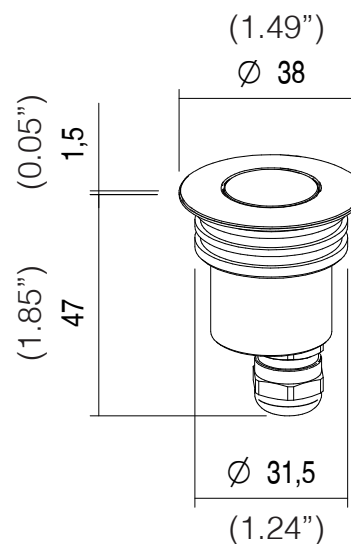

BRITE™

RECESSED

TYPE:

PROJECT NAME:

LIGHTING FEATURES

LED COLOUR	2200K, 2700K, 3000K, 4000K, Red, Green, Blue
CRI	>80 (2200K, 2700K, 3000K, 4000K)
OPTICS	15°, 28°, 64°, 16°x 48°
UGR	<19
3000K REAL OUTPUT FLUX	2,2W 128lm 28°
AVERAGE LED LIFE	50.000h L80 B10

MECHANICAL FEATURES

WEIGHT Kg 0,15

FINISHES Anodized aluminium, Steel

INSTALLATION Recessed on ground with housing box, recessed on plasterboard or wood with spring, recessed on brickwork with housing box

MATERIAL Anticorodal anodized aluminum body, anodized aluminum or AISI 316L stainless steel trim, transparent tempered glass and PMMA lens

GENERAL FEATURES

OPERATING TEMPERATURE -10°C +45°C

INGRESS PROTECTION IP67

IMPACT RESISTANCE IK08

GLOW WIRE TEST 960°C

CLASS II

ORDERING INFO

Model (Order Code)	Structure Finish	Optic Options	Accessories	Filter Options	LED	Remote Driver
☐ BRITE 2.2W	☐ A: Anodized Aluminum ☐ S: AISI 316L Stainless Steel Marine Grade	☐ 15: 15° ☐ 28: 28° ☐ 64: 64° ☐ 1648: 16° x 48°	☐ ML032: Torsion Spring ☐ CAW32: Housing Box ☐ CAI32: Housing Box	☐ HC: Honeycombo ☐ BC: Black & Clear	☐ 22: 2200K ☐ 27: 2700K ☐ 30: 3000K ☐ 40: 4000K	☐ 120V LTE ☐ 120-277V 0-10V

SPECIFICATION SHEET

Luminart®

WWW.LUMINARTLIGHTING.COM
Last updated: 08/19/24