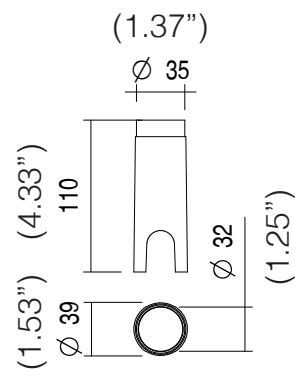

CODE	CAW32
TPOLOGY	Housing box kg 0,09
MATERIAL	PVC