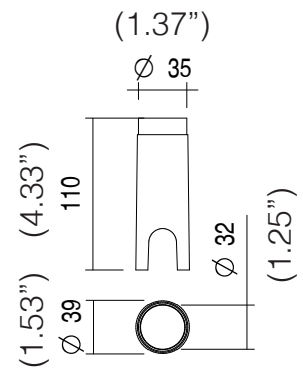

SPECIFICATION SHEET

BRITE™ SQUARE

RECESSED - ACCESSORIE

TYPE:

PROJECT NAME:

CODE	ML032
TPOLOGY	Torsion spring  kg 0,001
MATERIAL	Stainless steel

CODE	CAW32
TPOLOGY	Housing box  kg 0,09
MATERIAL	PVC

CODE	CAI32
TPOLOGY	Housing box  kg 0,06
MATERIAL	ABS

a scelta | to be chosen

SPECIFICATION SHEET

BRITE™ SQUARE

RECESSED - FILTER

TYPE:

PROJECT NAME:

to be chosen

<i>CODE</i>	HC
<i>TPOLOGY</i>	<i>Honeycomb filter</i>
<i>CODE</i>	BC
<i>TPOLOGY</i>	<i>Black & Clear filter</i>
NOTE	<i>with 15°, 28°, 64° lens only</i>