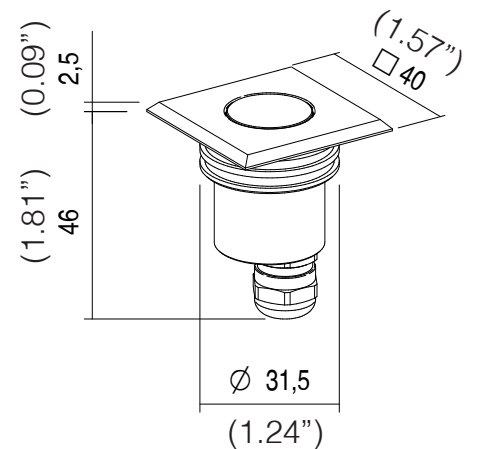

BRITE™ SQUARE

RECESSED

TYPE:

PROJECT NAME:

LIGHTING FEATURES

LED COLOUR	2200K, 2700K, 3000K, 4000K, Red, Green, Blue
CRI	>80 (2200K, 2700K, 3000K, 4000K)
OPTICS	15°, 28°, 64°, 16° x 48°
UGR	<19
3000K REAL OUTPUT FLUX	2,2W 128lm 28°
AVERAGE LED LIFE	50.000h L80 B10

MECHANICAL FEATURES

WEIGHT	Kg 0,16
FINISHES	Anodized aluminum, Steel
INSTALLATION	Recessed in ground with housing box, recessed in plasterboard or wood with spring, recessed in brickwork with housing box
MATERIAL	Anticorodal anodized aluminum body, anodized aluminum or AISI 316L stainless steel trim, transparent tempered glass and PMMA lens

GENERAL FEATURES

OPERATING TEMPERATURE	-10°C +45°C
INGRESS PROTECTION	IP67
IMPACT RESISTANCE	IK08
GLOW WIRE TEST	960°C
CLASS	II

ORDERING INFO

Model (Order Code)	Structure Finish	Optic Options	Accessories	Filter Options	LED	Remote Driver
<input type="radio"/> BRITESQUARE 2.2W	<input type="radio"/> A: Anodized Aluminum <input type="radio"/> S: AISI 316L Stainless Steel Marine Grade	<input type="radio"/> 15: 15° <input type="radio"/> 28: 28° <input type="radio"/> 64: 64° <input type="radio"/> 1648: 16° x 48°	<input type="radio"/> ML032: Torsion Spring <input type="radio"/> CAW32: Housing Box <input type="radio"/> CAI32: Housing Box	<input type="radio"/> HC: Honeycombo <input type="radio"/> BC: Black & Clear	<input type="radio"/> 22: 2200K <input type="radio"/> 27: 2700K <input type="radio"/> 30: 3000K <input type="radio"/> 40: 4000K	<input type="radio"/> 120V LTE <input type="radio"/> 120-277V 0-10V