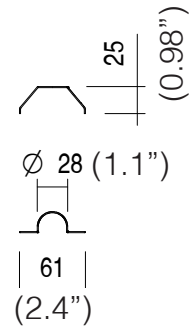

SPECIFICATION SHEET

BRITE™ SQUARE

RECESSED - ACCESSORIE

TYPE:

PROJECT NAME:

CODE	ML032
TPOLOGY	Torsion spring  kg 0,001
MATERIAL	Stainless steel

CODE	CAW32
TPOLOGY	Housing box  kg 0,09
MATERIAL	PVC

CODE	CAI32
TPOLOGY	Housing box  kg 0,06
MATERIAL	ABS

a scelta | to be chosen

SPECIFICATION SHEET

BRITE™ SQUARE

RECESSED - FILTER

TYPE:

PROJECT NAME:

to be chosen

<i>CODE</i>	HC
<i>TPOLOGY</i>	<i>Honeycomb filter</i>
<i>CODE</i>	BC
<i>TPOLOGY</i>	<i>Black & Clear filter</i>
NOTE	<i>with 15°, 28°, 64° lens only</i>