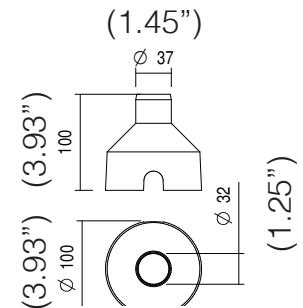

SPECIFICATION SHEET

BRITE™ SQUARE

RECESSED - ACCESSORIE

TYPE:

PROJECT NAME:

CODE	ML032
TPOLOGY	Torsion spring  kg 0,001
MATERIAL	Stainless steel

CODE	CAW32
TPOLOGY	Housing box  kg 0,09
MATERIAL	PVC

CODE	CAI32
TPOLOGY	Housing box  kg 0,06
MATERIAL	ABS

a scelta | to be chosen

SPECIFICATION SHEET

BRITE™ SQUARE

RECESSED - FILTER

TYPE:

PROJECT NAME:

to be chosen

<i>CODE</i>	HC
<i>TPOLOGY</i>	<i>Honeycomb filter</i>
<i>CODE</i>	BC
<i>TPOLOGY</i>	<i>Black & Clear filter</i>
NOTE	<i>with 15°, 28°, 64° lens only</i>