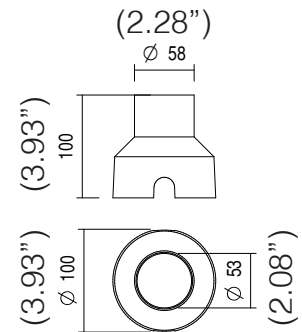

SPECIFICATION SHEET

RIVER™ MAXI RGB

RECESSED - ACCESSORIE

TYPE:

PROJECT NAME:

CODE	CAW53
TPOLOGY	Housing box  kg 0,09
MATERIAL	PVC

CODE	CAI53
TPOLOGY	Housing box  kg 0,06
MATERIAL	ABS

CODE	CA853
TPOLOGY	IP68 Housing box   kg 0,10
MATERIAL	PVC

CODE	KT853
TPOLOGY	Liner Kit  kg
MATERIAL	Stainless steel, aluminum and PVc

SPECIFICATION SHEET

RIVER™ MAXI RGB

RECESSED - FILTER

TYPE:

PROJECT NAME:

to be chosen

CODE	HC
TYPOLOGY	<i>Honeycomb filter</i>
NOTE	<i>with 30°, 16°, 40°, 64°, 16°x 40° lens only</i>