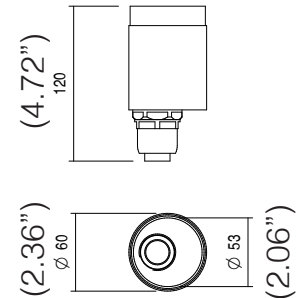

SPECIFICATION SHEET

RIVER™ MAXI RGB

RECESSED - ACCESSORIE

TYPE:

PROJECT NAME:

CODE	CAW53
TPOLOGY	Housing box  kg 0,09
MATERIAL	PVC

CODE	CAI53
TPOLOGY	Housing box  kg 0,06
MATERIAL	ABS

CODE	CA853
TPOLOGY	IP68 Housing box   kg 0,10
MATERIAL	PVC