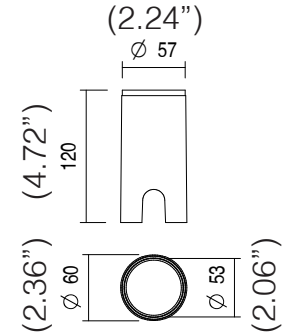

SPECIFICATION SHEET

RIVER™ MAXI RGB

RECESSED - ACCESSORIE

TYPE:

PROJECT NAME:

CODE	CAW53
TPOLOGY	Housing box  kg 0,09
MATERIAL	PVC

CODE	CAI53
TPOLOGY	Housing box  kg 0,06
MATERIAL	ABS

CODE	CA853
TPOLOGY	IP68 Housing box   kg 0,10
MATERIAL	PVC

CODE	KT853
TPOLOGY	Liner Kit  kg
MATERIAL	Stainless steel, aluminum and PVc

SPECIFICATION SHEET

RIVER™ MAXI RGB

RECESSED - FILTER

TYPE:

PROJECT NAME:

to be chosen

CODE	HC
TYPOLOGY	<i>Honeycomb filter</i>
NOTE	<i>with 30°, 16°, 40°, 64°, 16°x 40° lens only</i>