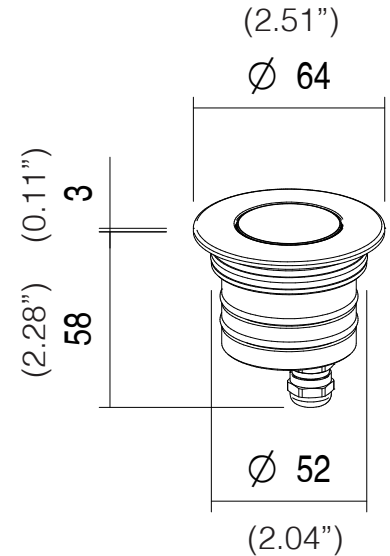

WETT™ MAXI RGB

RECESSED INGROUND SUBMERSIBLE

TYPE:

PROJECT NAME:

LIGHTING FEATURES

LED COLOUR	RGBW
OPTICS	30°, Diffused, 40°, 64°
AVERAGE LED LIFE	50.000h L80 B10

MECHANICAL FEATURES

WEIGHT	kg 0,93
FINISHES	Steel

INSTALLATION
*Recessed in ground with housing box,
 recessed in brickwork with housing box,
 recessed in swimming pool with liner with housing box,
 flange and compensation trim,
 installation out of water with standard housing box,
 permanent immersion installation with IP68 housing box or liner kit*

MATERIAL
AISI 316L stainless steel body, AISI 316L stainless steel trim, transparent tempered glass and PMMA lens

GENERAL FEATURES

OPERATING TEMPERATURE	-10°C +45°C
INGRESS PROTECTION	IP68
IMPACT RESISTANCE	IK08
GLOW WIRE TEST	960°C
APPLIANCE CLASS	II

CODE	KT853
TPOLOGY	Liner Kit  kg
MATERIAL	Stainless steel, aluminum and PVc

SPECIFICATION SHEET

RIVER™ MAXI RGB

RECESSED - FILTER

TYPE:

PROJECT NAME:

to be chosen

CODE	HC
TYPOLOGY	<i>Honeycomb filter</i>
NOTE	<i>with 30°, 16°, 40°, 64°, 16°x 40° lens only</i>