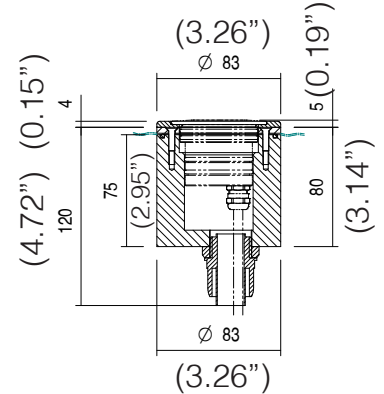

SPECIFICATION SHEET

RIVER™ MAXI RGB

RECESSED - ACCESSORIE

TYPE:

PROJECT NAME:

CODE	CAW53
TPOLOGY	Housing box  kg 0,09
MATERIAL	PVC

CODE	CAI53
TPOLOGY	Housing box  kg 0,06
MATERIAL	ABS

CODE	CA853
TPOLOGY	IP68 Housing box   kg 0,10
MATERIAL	PVC

CODE	KT853
TPOLOGY	Liner Kit  kg
MATERIAL	Stainless steel, aluminum and PVc

SPECIFICATION SHEET

RIVER™ MAXI RGB

RECESSED - FILTER

TYPE:

PROJECT NAME:

to be chosen

CODE	HC
TYPOLOGY	<i>Honeycomb filter</i>
NOTE	<i>with 30°, 16°, 40°, 64°, 16°x 40° lens only</i>