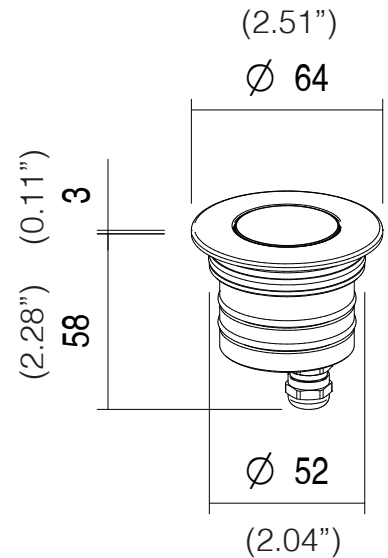

MECHANICAL FEATURES

WEIGHT	kg 0,93
FINISHES	Steel

INSTALLATION

Recessed on ground with housing box,
recessed on brickwork with housing box,
recessed on swimming pool with liner with housing box,
flange and compensation trim,
installation out of water with standard housing box,
permanent immersion installation with IP68 housing box or liner kit

MATERIAL

AISI 316L stainless steel body, AISI 316L stainless steel
trim, transparent tempered glass and PMMA lens

GENERAL FEATURES

OPERATING TEMPERATURE	-10°C +45°C
INGRESS PROTECTION	IP68
IMPACT RESISTANCE	IK08
GLOW WIRE TEST	960°C
APPLIANCE CLASS	II

SPECIFICATION SHEET

RIVER™ MAXI

RECESSED - ACCESSORIE

TYPE:

PROJECT NAME:

CODE **CAW53**

TPOLOGY *Housing box*  kg 0,09

MATERIAL **PVC**

MATERIAL *Stainless steel, aluminum and PVc*

SPECIFICATION SHEET

RIVER™ MAXI

RECESSED - FILTER

TYPE:

PROJECT NAME:

to be chosen

CODE	HC
TYPOLOGY	<i>Honeycomb filter</i>
NOTE	<i>with 30°, 16°, 40°, 64°, 16°x 40° lens only</i>