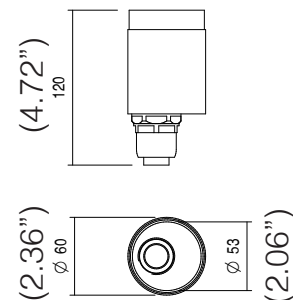

MECHANICAL FEATURES

WEIGHT	kg 0,93
FINISHES	Steel

INSTALLATION

Recessed on ground with housing box,
recessed on brickwork with housing box,
recessed on swimming pool with liner with housing box,
flange and compensation trim,
installation out of water with standard housing box,
permanent immersion installation with IP68 housing box or liner kit

CODE **CAI53**

TPOLOGY *Housing box*  kg 0,06

MATERIAL **ABS**

CODE **CA853**

TPOLOGY *IP68 Housing box*   kg 0,10

MATERIAL **PVC**

CODE **KT853**

TPOLOGY *Liner Kit*  kg

MATERIAL *Stainless steel, aluminum and PVc*

SPECIFICATION SHEET

RIVER™ MAXI

RECESSED - FILTER

TYPE:

PROJECT NAME:

to be chosen

CODE	HC
TYPOLOGY	<i>Honeycomb filter</i>
NOTE	<i>with 30°, 16°, 40°, 64°, 16°x 40° lens only</i>