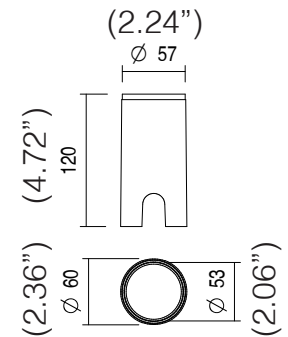

MECHANICAL FEATURES

WEIGHT	kg 0,93
FINISHES	Steel

INSTALLATION

Recessed on ground with housing box,
recessed on brickwork with housing box,
recessed on swimming pool with liner with housing box,
flange and compensation trim,
installation out of water with standard housing box,
permanent immersion installation with IP68 housing box or liner kit

SPECIFICATION SHEET

RIVER™ MAXI

RECESSED - ACCESSORIE

TYPE:

PROJECT NAME:

CODE **CAW53**

TPOLOGY *Housing box*  kg 0,09

MATERIAL **PVC**

MATERIAL *Stainless steel, aluminum and PVc*

SPECIFICATION SHEET

RIVER™ MAXI

RECESSED - FILTER

TYPE:

PROJECT NAME:

to be chosen

CODE	HC
TYPOLOGY	<i>Honeycomb filter</i>
NOTE	<i>with 30°, 16°, 40°, 64°, 16°x 40° lens only</i>