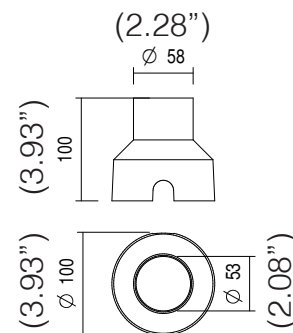

CODE **CAI53**

TPOLOGY *Housing box* kg 0,06

MATERIAL **ABS**