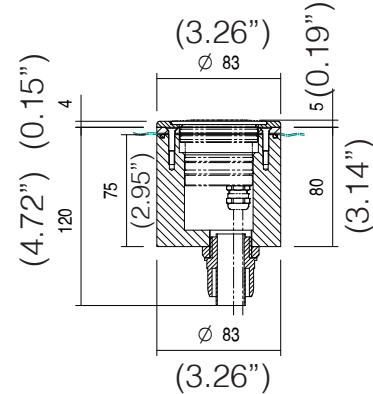

MECHANICAL FEATURES

WEIGHT	kg 0,93
FINISHES	Steel

INSTALLATION

Recessed on ground with housing box,
recessed on brickwork with housing box,
recessed on swimming pool with liner with housing box,
flange and compensation trim,
installation out of water with standard housing box,
permanent immersion installation with IP68 housing box or liner kit

MATERIAL *Stainless steel, aluminum and PVc*

SPECIFICATION SHEET

RIVER™ MAXI

RECESSED - FILTER

TYPE:

PROJECT NAME:

to be chosen

CODE	HC
TYPOLOGY	<i>Honeycomb filter</i>
NOTE	<i>with 30°, 16°, 40°, 64°, 16°x 40° lens only</i>