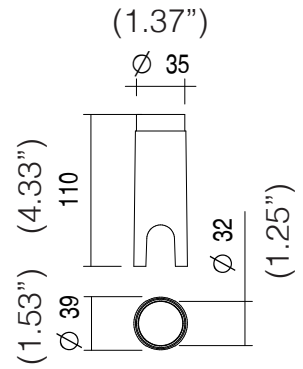

to be chosen

CODE	CAW32	
TPOLOGY	Housing box	kg 0,09
MATERIAL	PVC