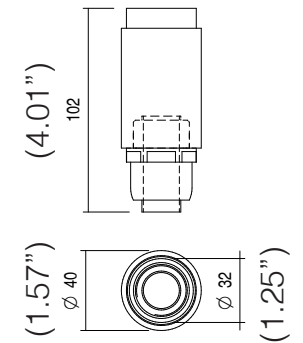

MECHANICAL FEATURES

WEIGHT	kg 0,55
FINISHES	Steel

INSTALLATION *Recessed in ground with housing box, recessed in brickwork with housing box, installation out of water with standard housing box, permanent immersion installation with IP68 housing box*

SPECIFICATION SHEET

Luminart®

WWW.LUMINARTLIGHTING.COM
Last updated: 08/06/24

to be chosen

CODE	CAW32	
TPOLOGY	Housing box	 kg 0,09
MATERIAL	PVC	

CODE	CAI32	
TPOLOGY	Housing box	 kg 0,06
MATERIAL	ABS	

CODE	CA832	
TPOLOGY	IP68 Housing box	  kg 0,06
MATERIAL	PVC	