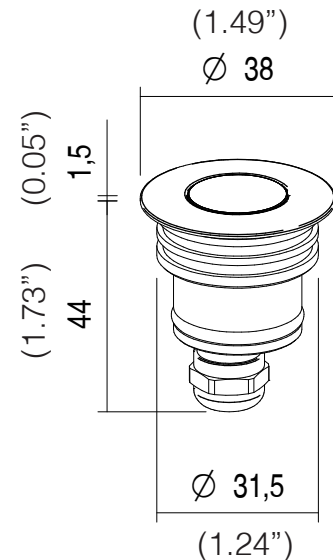

MECHANICAL FEATURES

WEIGHT	kg 0,55
FINISHES	Steel

INSTALLATION *Recessed in ground with housing box, recessed in brickwork with housing box, installation out of water with standard housing box, permanent immersion installation with IP68 housing box*

MATERIAL *AISI 316L stainless steel body, AISI 316L stainless steel trim, transparent tempered glass and PMMA lens*

GENERAL FEATURES

OPERATING TEMPERATURE	-10°C +45°C
INGRESS PROTECTION	IP68
IMPACT RESISTANCE	IK08
GLOW WIRE TEST	960°C
APPLIANCE CLASS	II