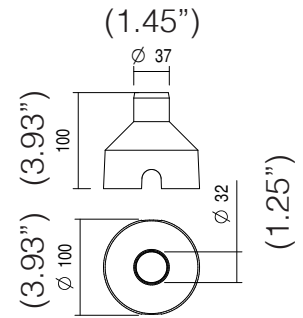

MECHANICAL FEATURES

WEIGHT	kg 0,55
FINISHES	Steel

INSTALLATION *Recessed in ground with housing box, recessed in brickwork with housing box, installation out of water with standard housing box, permanent immersion installation with IP68 housing box*

SPECIFICATION SHEET

Luminart®

WWW.LUMINARTLIGHTING.COM
Last updated: 08/06/24

to be chosen

CODE	CAW32	
TPOLOGY	Housing box	 kg 0,09
MATERIAL	PVC	

CODE	CAI32	
TPOLOGY	Housing box	 kg 0,06
MATERIAL	ABS	

CODE	CA832	
TPOLOGY	IP68 Housing box	  kg 0,06
MATERIAL	PVC	