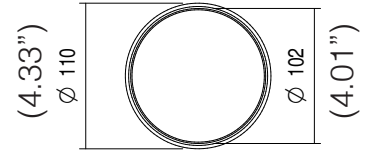

WETT™ XL RGB

RECESSED - ACCESSORIE

TYPE:

PROJECT NAME:

CODE	CA101
TPOLOGY	Housing box kg
MATERIAL	Aluminum