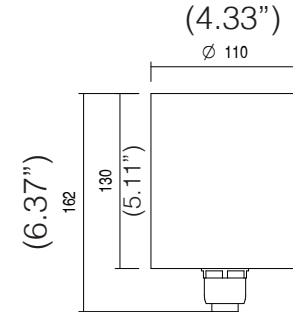

CODE	C8101
TPOLOGY	IP68 Housing box kg
MATERIAL	PVC