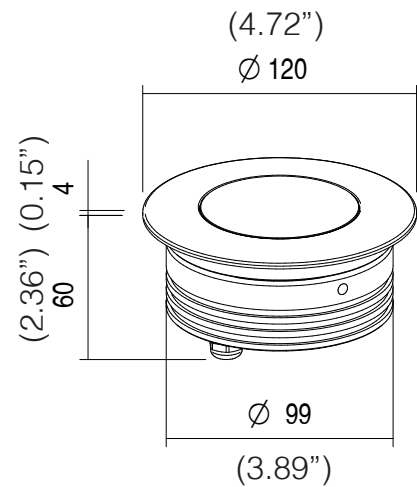

## GENERAL FEATURES

OPERATING TEMPERATURE **-10°C +45°C**

INGRESS PROTECTION **IP68**

IMPACT RESISTANCE **IK09**

GLOW WIRE TEST **960°C**

APPLIANCE CLASS **II**