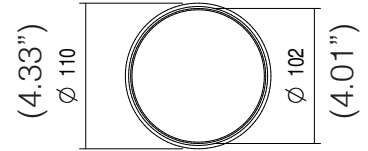

WETT™ XL

RECESSED - ACCESSORIE

TYPE:

PROJECT NAME:

CODE CA101

TPOLOGY *Housing box*

MATERIAL *Aluminum*