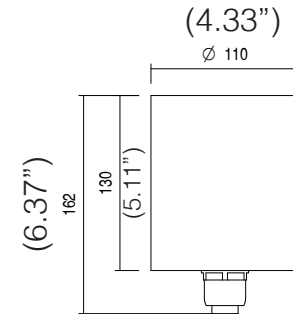

CODE C8101

TPOLOGY *IP68 Housing box*

MATERIAL **PVC**

SPECIFICATION SHEET

WETT™ XL

RECESSED - FILTER

TYPE:

PROJECT NAME: