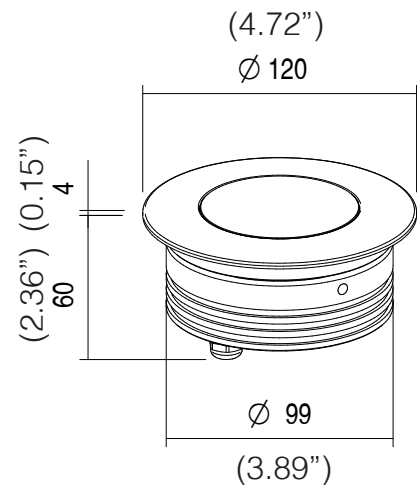

WETT™ XL

RECESSED INGROUND SUBMERSIBLE

TYPE:

PROJECT NAME:

LIGHTING FEATURES

LED COLOUR	2200K, 2700K, 3000K, 4000K, Red, Green, Blue
CRI	>80 (2200K, 2700K, 3000K, 4000K)
OPTICS	18°, 24°, 36°, Diffused, ASYM, 60°, 20° x 50°
3000K REAL OUTPUT FLUX	12W 1008lm 36°
AVERAGE LED LIFE	50.000h L80 B10

MECHANICAL FEATURES

WEIGHT	kg 2,4
FINISHES	Steel
INSTALLATION	Recessed in ground with housing box, recessed in brickwork with housing box, installation out of water with standard housing box, permanent immersion installation with IP68 housing box or liner kit
MATERIAL	AISI 316L stainless steel body, AISI 316L stainless steel trim, transparent tempered glass and PMMA lens

GENERAL FEATURES

OPERATING TEMPERATURE	-10°C +45°C
INGRESS PROTECTION	IP68
IMPACT RESISTANCE	IK09
GLOW WIRE TEST	960°C
APPLIANCE CLASS	II

ORDERING INFO

Model (Order Code)	Structure Finish	Optic Options	Accessories	Filter Options	LED	Remote Driver
<input type="radio"/> WETTXL 12W	<input type="radio"/> S: AISI 316L	<input type="radio"/> 18: 18°	<input type="radio"/> CA101:	<input type="radio"/> HC: Honeycombo	<input type="radio"/> 22: 2200K	<input type="radio"/> 120V LTE
<input type="radio"/> WETTXL 18W	Stainless Steel	<input type="radio"/> 24: 24°	Housing Box	<input type="radio"/> BC: Black & Clear	<input type="radio"/> 27: 2700K	<input type="radio"/> 120-277V 0-10V
	Marine Grade	<input type="radio"/> 36: 36°	<input type="radio"/> CA8101:	<input type="radio"/> BD: Black & Diffused	<input type="radio"/> 30: 3000K	
		<input type="radio"/> 60: 60°	Housing Box		<input type="radio"/> 40: 4000K	
		<input type="radio"/> D: Diffused			<input type="radio"/> R: Red	
		<input type="radio"/> ASYM			<input type="radio"/> G: Green	
		<input type="radio"/> 2050:			<input type="radio"/> B: Blue	
		20° x 50°				

CODE C8101

TPOLOGY *IP68 Housing box*

MATERIAL **PVC**

SPECIFICATION SHEET

WETT™ XL

RECESSED - FILTER

TYPE:

PROJECT NAME: