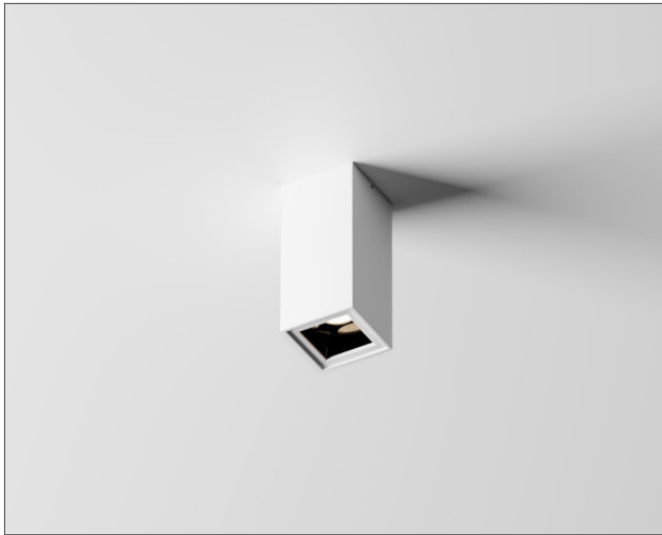

# DOT™ SLIM

CEILING

TYPE:

PROJECT NAME:

Dot is a modern lighting solution that combines style and functionality. With invisible mounting screws, it looks elegant and neat. Easy installation makes using it a pure pleasure. Dot is the harmony of design and efficiency in every detail.

**Color rendering:** CRI 90

**Installation:** Surface mounted

**Materials:** Aluminum

**Ingress protection:** IP20

**Electrical:** High efficiency electronic power supply, rated 50,000 hours 120V-277V

**Input [W]** 6.2W

**Lum. flux of light source [lm]** Spot 22° 385 lm

Wide 44° 302 lm

Oval 41° + 20° 349 lm

**Finish options:**

Black, White

**ORDERING INFO**

L543.4260

Model (Order Code)	Housing Finish	Optic Options	LED	Installation Type	Dimming Options
<input type="radio"/> L543.4260 6.2W	<input type="radio"/> B: Black <input type="radio"/> W: White	<input type="radio"/> 22: Spot 22° <input type="radio"/> 44: Wide 44° <input type="radio"/> 4120: Oval 41° + 20°	<input type="radio"/> 27: 2700K <input type="radio"/> 30: 3000K <input type="radio"/> 40: 4000K	<input type="radio"/> Remote driver no blackplate <input type="radio"/> Integral driver with 4.5" square backplate	<input type="radio"/> 120V LTE <input type="radio"/> 120V-277V 0-10V