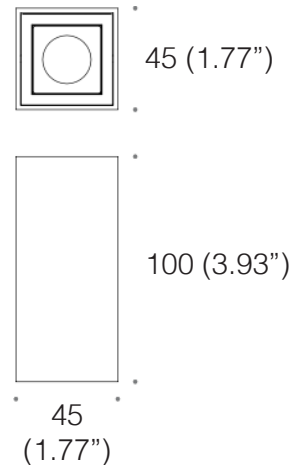

**Color rendering:** CRI 90

**Installation:** Surface mounted

**Materials:** Aluminum

**Ingress protection:** IP20

**Electrical:** High efficiency electronic power supply, rated 50,000 hours 120V-277V

**Input [W]** 6.2W

**Lum. flux of light source [lm]** Spot 22° 385 lm

Wide 44° 302 lm

Oval 41° + 20° 349 lm

**Finish options:**

Black, White

**ORDERING INFO**

L543.4260

Model (Order Code)	Housing Finish	Optic Options	LED	Installation Type	Dimming Options
<input type="radio"/> L543.4260 6.2W	<input type="radio"/> B: Black <input type="radio"/> W: White	<input type="radio"/> 22: Spot 22° <input type="radio"/> 44: Wide 44° <input type="radio"/> 4120: Oval 41° + 20°	<input type="radio"/> 27: 2700K <input type="radio"/> 30: 3000K <input type="radio"/> 40: 4000K	<input type="radio"/> Remote driver no blackplate <input type="radio"/> Integral driver with 4.5" square backplate	<input type="radio"/> 120V LTE <input type="radio"/> 120V-277V 0-10V