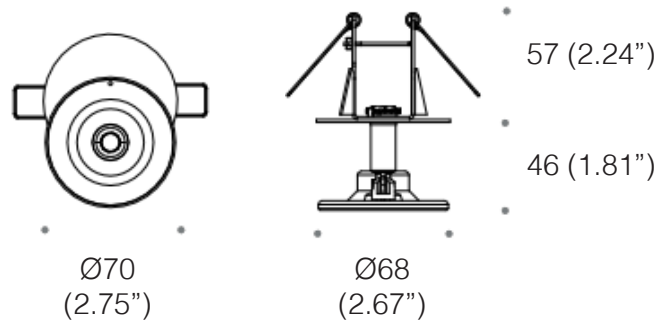

**Color rendering:** CRI 98

**Installation:** Ceiling, wall recessed

**Materials:** Aluminum body, steel ring

**Ingress protection:** IP20

**Electrical:** High efficiency electronic power supply, rated 50,000 hours 120V-277V

<b>Input [W]</b>	7.7W
<b>Lum. flux of light source [lm]</b>	46° 600 lm

**Finish options:**

Black, White, Dust, Terracotta, Ocean Grey, Gold

SPECIFICATION SHEET

**ORDERING INFO**

L545.3771	-	46	-	-
Model (Order Code)	Finish Options	Optic Options	LED	Remote Driver Options
<input type="radio"/> L545.3771 7.7W	<input type="radio"/> 12: Black <input type="radio"/> 13: White <input type="radio"/> 21: Terracotta <input type="radio"/> 22: Ocean Grey <input type="radio"/> 23: Dust <input type="radio"/> 80: Gold	<input type="radio"/> 46: 46°	<input type="radio"/> 27: 2700K <input type="radio"/> 30: 3000K <input type="radio"/> 40: 4000K	<input type="radio"/> 120V LTE <input type="radio"/> 120V-277V 0-10V