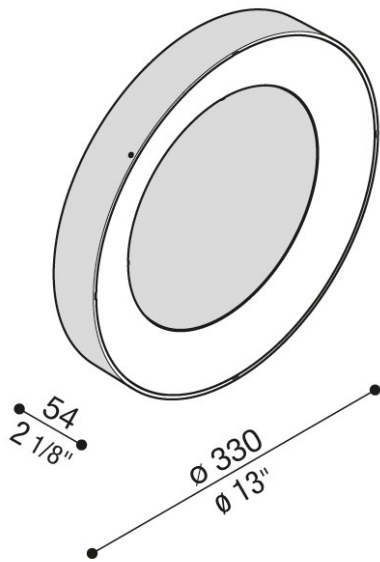

# ROSCO™ EXTERIOR

CEILING / WALL

TYPE:

PROJECT NAME:

SPECIFICATION SHEET

## Technical information:

Installation:	Ceiling / Wall
Material:	Polycarbonate
Source type:	LED
Diffuser type:	Polycarbonate
CRI:	>80
LB Factor:	L80B20 - 50.000h
Power consumption [Watt]	25
Source Lumen:	3000 lm
Delivered Lumen:	1842 lm
Type of protection:	IP66