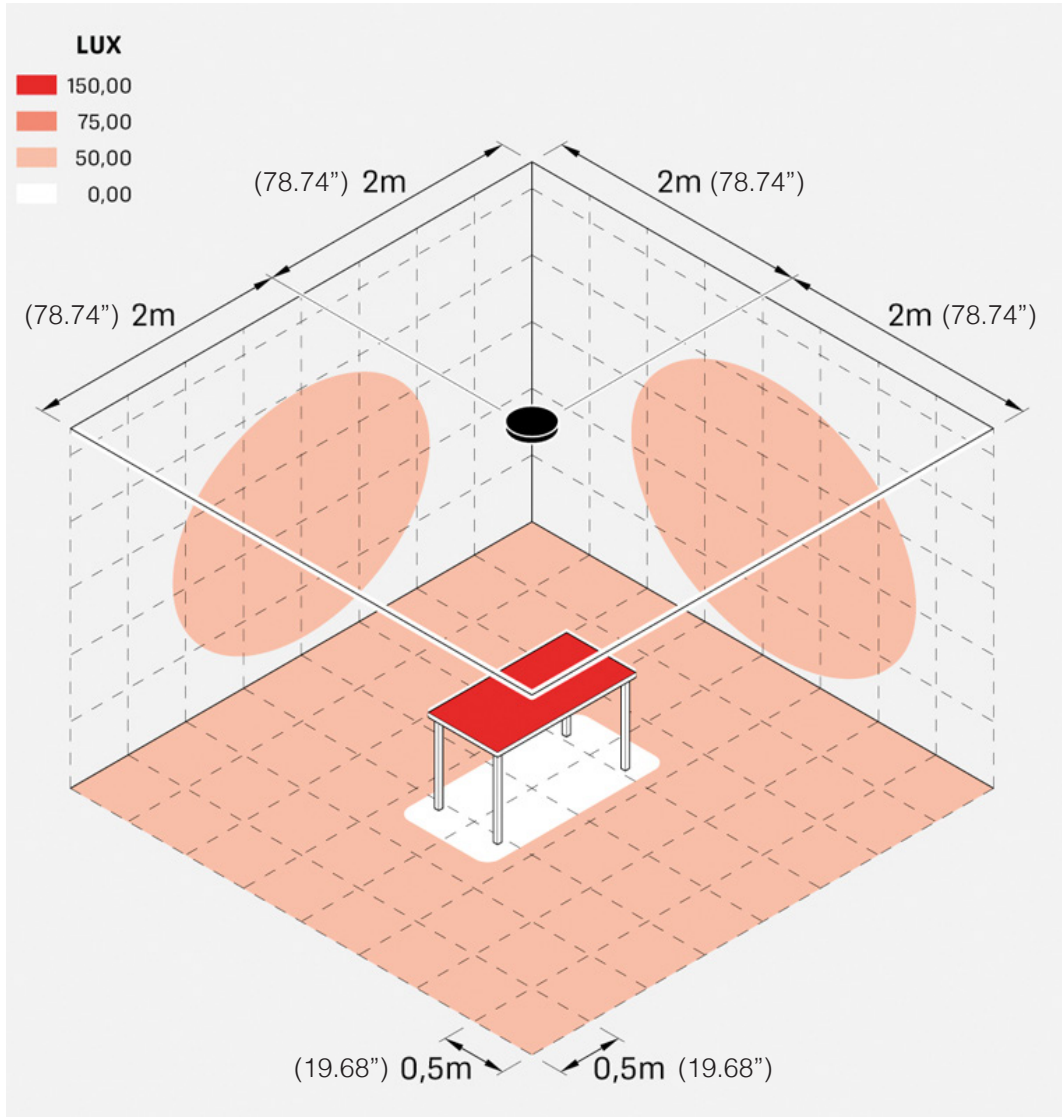

## Technical information:

Installation:	Ceiling / Wall
Material:	Polycarbonate
Source type:	LED
Diffuser type:	Polycarbonate
CRI:	>80
LB Factor:	L80B20 - 50.000h
Power consumption [Watt]	25
Source Lumen:	3000 lm
Delivered Lumen:	1842 lm
Type of protection:	IP66

- 120V LTE
- 120V 0-10V
- 277V 0-10V

**Luminart®**

WWW.LUMINARTLIGHTING.COM

# ROSCO™ EXTERIOR

CEILING / WALL

TYPE:

PROJECT NAME:

SPECIFICATION SHEET